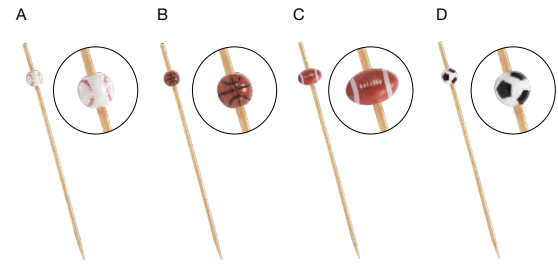

ASK ABOUT
customization!

- 9" Custom Chopsticks - 10,000 pairs** pack 1
9 in | 23 cm
FCH018NAB16

- A 10" Twisted Bamboo Chopsticks** pack 24 **FCH026BRB94**
10 in | 25.4 cm
- B 9.5" Bamboo Chopsticks - 1000 Pairs** pack 1 **FCH018NAB99**
9.5 in | 23.9 cm