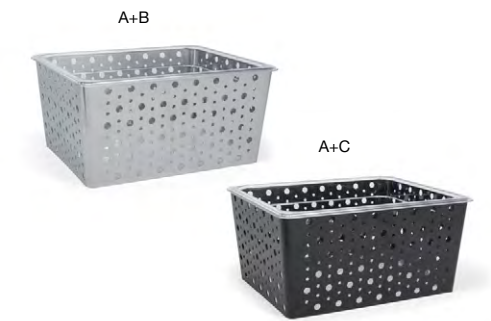

- A Full Size Pan - Deep** pack 2 **BHO052CLT20**
20.75 x 13 x 5.75 in, 18.75 qt | 52.8 x 32.8 x 14.6 cm, 17.7 L
- B Full Size Dots Housing - Deep - Silver** pack 2 **BHO065BCI20**
19.75 x 12.25 x 6 in | 50.4 x 30.8 x 15.2 cm
- A+B Full Size Dots Housing/Pan Set - Deep - Silver** pack 2 **BHO070BCI20**
20.75 x 13 x 6 in, 18.75 qt | 52.8 x 32.8 x 15.2 cm, 17.7 L
- C Full Size Dots Housing - Deep - Matte Black** pack 2 **BHO065BK120**
19.75 x 12.25 x 6 in | 50.4 x 30.8 x 15.2 cm
- A+C Full Size Dots Housing/Pan Set - Deep - Matte Black** pack 2 **BHO070BK120**
20.75 x 13 x 6 in, 18.75 qt | 52.8 x 32.8 x 15.2 cm, 17.7 L