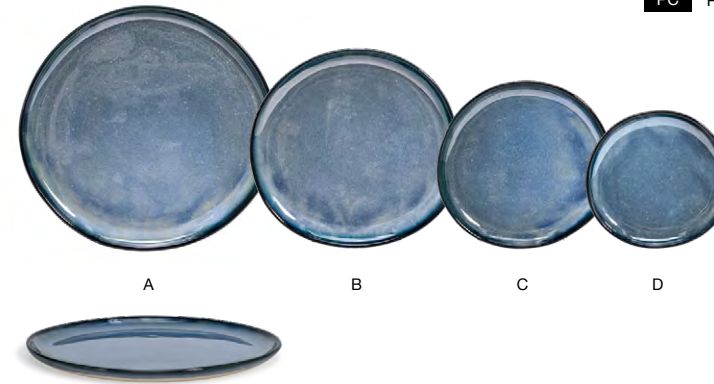

ARTISANAL DESIGN | LIFETIME PLUS WARRANTY | STACKABLE ORGANIC SHAPES

White Available
Pages 18-19

More Colors Available
Pages 82-87

PC PLATE COVER AVAILABLE

NEW collection

- A 11" Round Artefact® Plate - Indigo** pack 4 **DDP068BLP21** **PC**
11 dia x .75 in | 28 dia x 1.9 cm
- B 9" Round Artefact® Plate - Indigo** pack 6 **DDP069BLP22**
9 dia x .75 in | 23 dia x 1.8 cm
- C 7.5" Round Artefact® Plate - Indigo** pack 12 **DSP036BLP23**
7.5 dia x .75 in | 19 dia x 1.8 cm
- D 6" Round Artefact® Plate - Indigo** pack 12 **DAP082BLP23**
6 dia x .5 in | 15 dia x 1.4 cm