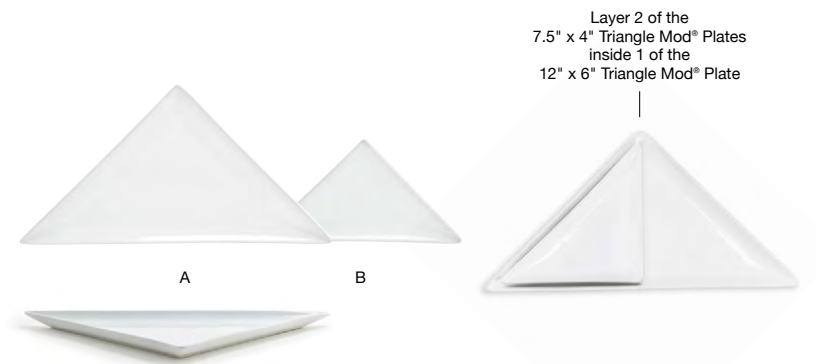

A 12" x 6" Triangle Mod® Plate pack 12 **DAP013WHP23**
12 x 6 x .75 in | 30.5 x 15.5 x 1.6 cm

B 7.5" x 4" Triangle Mod® Plate pack 12 **DAP045WHP23**
7.5 x 4 x .5 in | 19 x 10 x 1.5 cm

Layer 2 of the
7.5" x 4" Triangle Mod® Plates
inside 1 of the
12" x 6" Triangle Mod® Plate