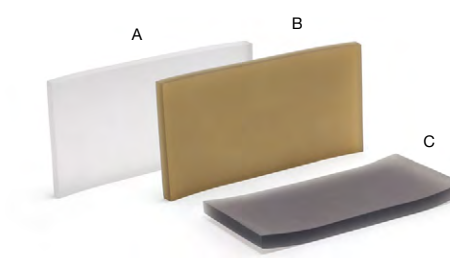

- **A 8" x 4" Nassau Amenity Tray - Ice** pack 12 **RTR026FRR13**
  8 x 4 x .75 in | 20.3 x 10.2 x 1.7 cm
- **B 8" x 4" Nassau Amenity Tray - Nutmeg** pack 12 **RTR026BRR13**
  8 x 4 x .75 in | 20.3 x 10.2 x 1.7 cm
- **C 8" x 4" Nassau Amenity Tray - Smoke** pack 12 **RTR026GYR13**
  8 x 4 x .75 in | 20.3 x 10.2 x 1.7 cm