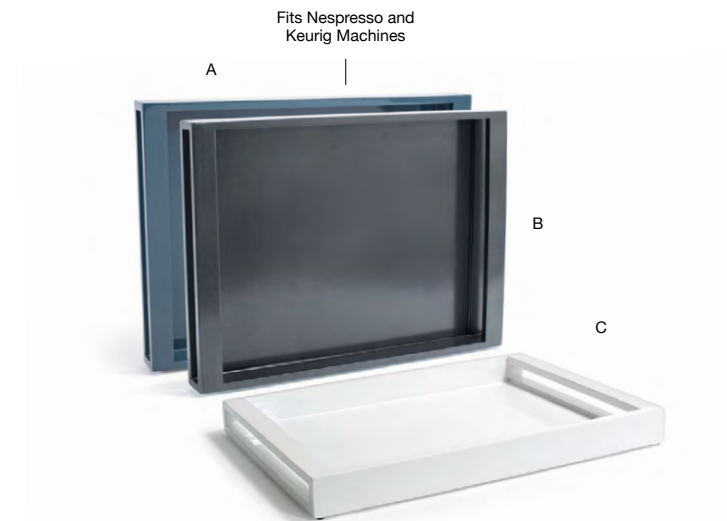

- **A 16" x 12" New York Tray - Peacock** pack 2 **RRT007BLW20**
  16 x 12 x 1.75 in | 40.5 x 30.5 x 4.3 cm
- **B 16" x 12" New York Tray - Onyx** pack 2 **RRT007BKW20**
  16 x 12 x 1.75 in | 40.5 x 30.5 x 4.3 cm
- **C 16" x 12" New York Tray - Snow** pack 2 **RRT007WHW20**
  16 x 12 x 1.75 in | 40.5 x 30.5 x 4.3 cm