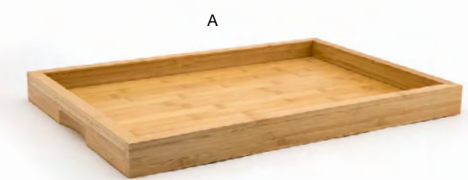

A 19" x 13" Bamboo Tray - Natural pack 4 **RRT005BBB11**
19 x 13 x 1.5 in | 48 x 33 x 4 cm