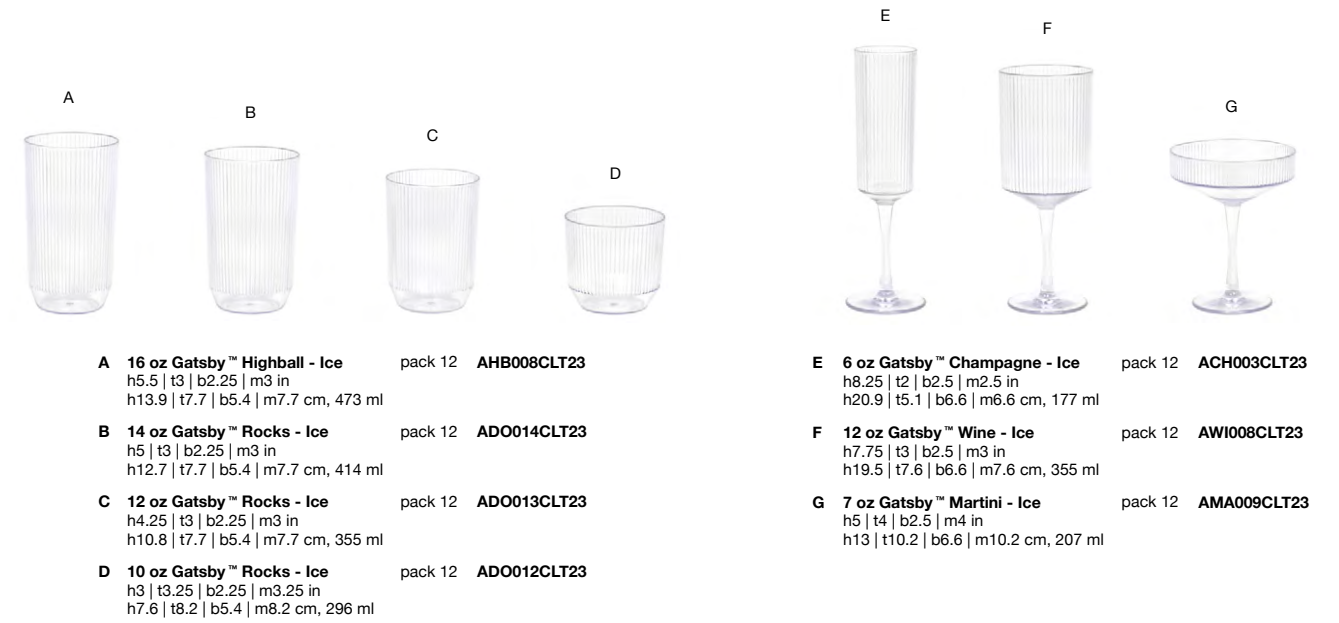

NEW collection

GATSBY™

ice, peacock, rose, & smoke

Distinctive and versatile, the Gatsby™ collection is totally toast worthy. Inspired by classic Art Deco designs, this unique drinkware features a fluted body made from durable SAN.

GLASS-LIKE APPEARANCE | SCRATCH-RESISTANT TEXTURE | BPA-FREE