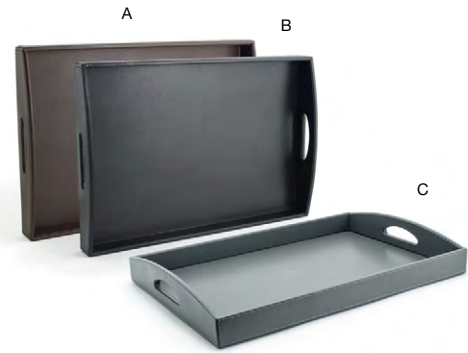

TRAY OPTIONS - LARGEST TO SMALLEST

- **A 19" x 13" London Handled Tray - Brown** pack 2 **RRT001BRL10**
  19 x 13 x 2.5 in | 48.5 x 33.2 x 6.5 cm
- **B 19" x 13" London Handled Tray - Black** pack 2 **RRT001BKL10**
  19 x 13 x 2.5 in | 48.5 x 33.2 x 6.5 cm
- **C 19" x 13" London Handled Tray - Smoke** pack 2 **RRT001GYL10**
  19 x 13 x 2.5 in | 48.5 x 33.2 x 6.5 cm