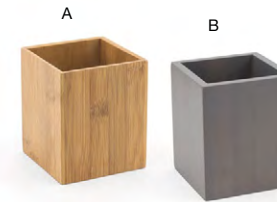

A 3.75" Square Bali Holder - Natural pack 6 **BHO086BBB22**
3.75 sq x 4.5 in | 9.5 sq x 11.4 cm
B 3.75" Square Bali Holder - Smoke pack 6 **BHO086GYB22**
3.75 sq x 4.5 in | 9.5 sq x 11.4 cm