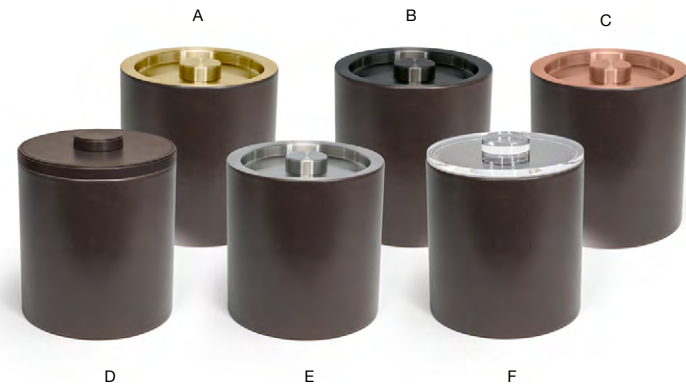

Proprietary 3 part plastic insert keeps ice and water separate.

Easy to keep clean and sanitary.

Removable and dishwasher safe liner.

Easy to keep clean and sanitary.

BLACK BASE COMBINATIONS

- A** 3.5 qt Round London Ice Bucket - Black with Matte Brass Lid pack 4 **RIB026BKL21**
7.5 dia x 8.25 in | 19.2 dia x 21.1 cm, 3.3 L
- B** 3.5 qt Round London Ice Bucket - Black with Matte Black Lid pack 4 **RIB027BKL21**
7.5 dia x 8.25 in | 19.2 dia x 21.1 cm, 3.3 L
- C** 3.5 qt Round London Ice Bucket - Black with Rose Gold Lid pack 4 **RIB074BKL21**
7.5 dia x 8.25 in | 19.2 dia x 21.1 cm, 3.3 L
- D** 3.5 qt Round London Ice Bucket - Black pack 4 **RIB017BKL21**
7.5 dia x 8.75 in | 19.2 dia x 22.5 cm, 3.3 L
- E** 3.5 qt Round London Ice Bucket - Black with Silver Lid pack 4 **RIB025BKL21**
7.5 dia x 8.25 in | 19.2 dia x 21.1 cm, 3.3 L
- F** 3.5 qt Round London Ice Bucket - Black with Acrylic Lid pack 4 **RIB020BKL21**
7.5 dia x 8.75 in | 19.2 dia x 22 cm, 3.3 L