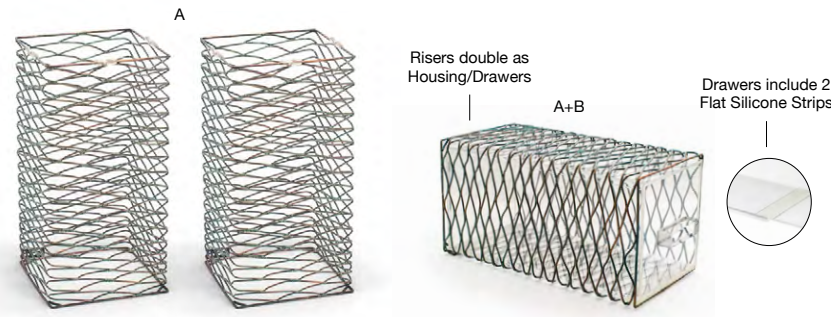

A **13" Patina Risers - Set of 2** pack 1 **BRI011PTI28**
6.5 sq x 13 in | 16.8 sq x 33 cm
B **Acrylic Display Drawer** pack 2 **BHO079CLT20**
13.5 x 6 sq in | 34.3 x 15.5 sq cm
A+B **Patina Housing/Drawer Set** pack 2 **BHO083PTI20**
13.75 x 6.5 x 6.5 in | 35 x 16.8 x 16.8 cm
Replacement Flat Silicone Strip - Bag of 2
BHO107CLT88