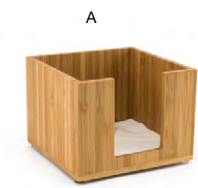

A 5.5" Square Bamboo Napkin Holder - Natural pack 4 **BHO039BBB21**
5.5 sq x 4 in
14 sq x 10.2 cm