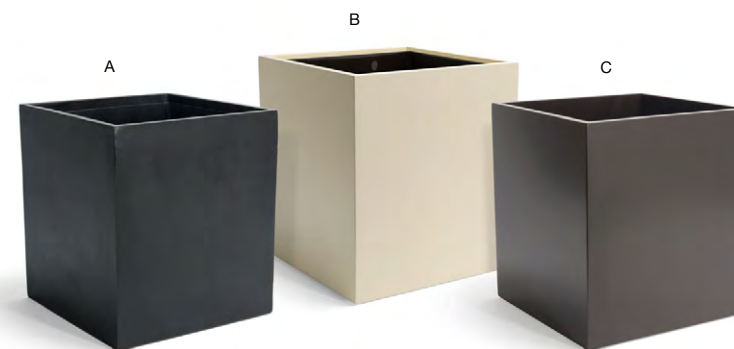

- **A 11.5 qt Morocco Cube - Onyx** pack 2 **RWA010BKW10**
  9 sq x 10 in | 23.1 sq x 25.6 cm, 10.9 L
- **B 11.5 qt Morocco Cube - Stone** pack 2 **RWA010GYW10**
  9 sq x 10 in | 23.1 sq x 25.6 cm, 10.9 L
- **C 11.5 qt Morocco Cube - Chocolate** pack 2 **RWA010ESW10**
  9 sq x 10 in | 23.1 sq x 25.6 cm, 10.9 L

Shown with:
9" PP Cube Liner-Brown
RWL008EST23
More Waste Bin Liners on page 171