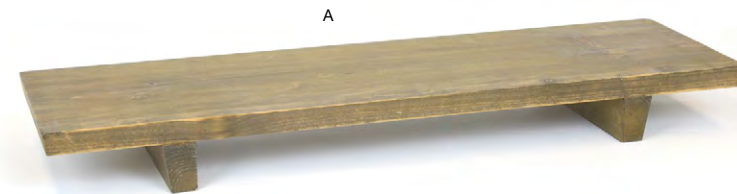

A 30" x 8" Asheville Board - Cider pack 2 **SPT073NAW20** **NEW**

A