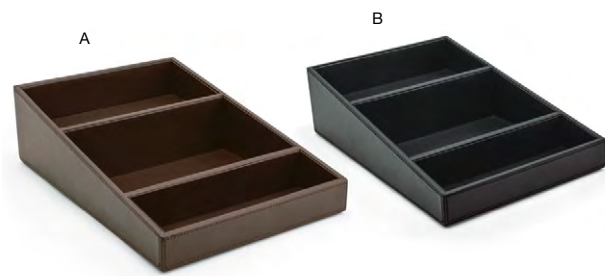

MULTIPLE COMPARTMENTS, SIZED TO OPTIMIZE SPACE AND KEEP AMENITIES ORGANIZED

- **A** 14.75" x 9.75" London Tiered Tray - Brown pack 2 RRT021BRL20
  14.75 x 9.75 x 4 in | 37.5 x 25 x 10.3 cm
- **B** 14.75" x 9.75" London Tiered Tray - Black pack 2 RRT021BKL20
  14.75 x 9.75 x 4 in | 37.5 x 25 x 10.3 cm