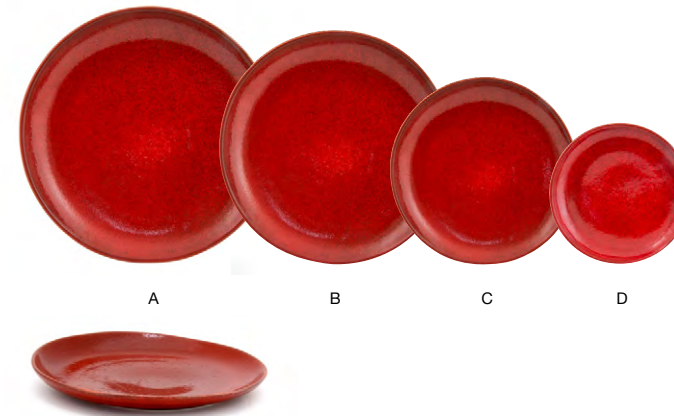

- **A 11" Round Kiln® Plate - Chili** pack 6 **DOS029RDP22** **PC**
  11 dia x 1.75 in | 28.2 dia x 4.3 cm
- **B 10" Round Kiln® Plate - Chili** pack 6 **DDP061RDP22**
  10 dia x 1.5 in | 25.1 dia x 4 cm
- **C 8" Round Kiln® Plate - Chili** pack 12 **DSP031RDP23**
  8 dia x 1.25 in | 20.5 dia x 3.1 cm
- **D 6" Round Kiln® Plate - Chili** pack 12 **DAP076RDP23**
  6 dia x 1 in | 15 dia x 2.3 cm