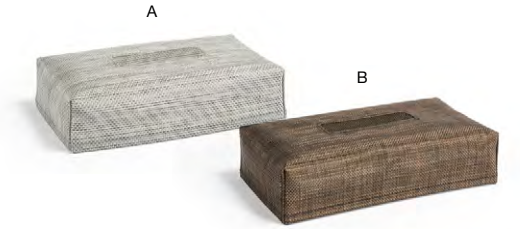

METROWEAVE®
mesh grey
page 116

METROWEAVE®
random
weave black
page 116

WOVEN VINYL

- A Metroweave® Tissue Cover - Mesh Grey** pack 4 **RTB033GYV21**
5 sq x 5.5 in | 12.4 sq x 14.2 cm
 - B Metroweave® Tissue Cover - Mesh Copper** pack 4 **RTB033COV21**
5 sq x 5.5 in | 12.4 sq x 14.2 cm
- See our Tissue Box Riser on page 138