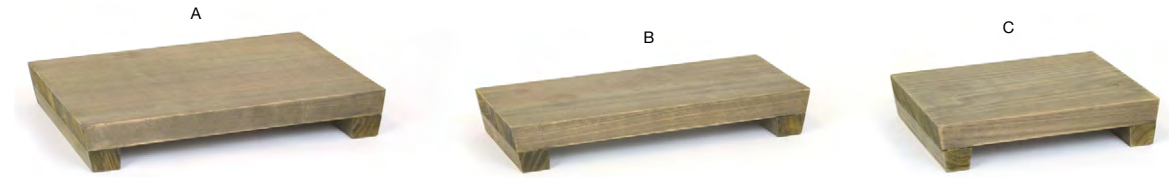

- **A** 12" x 8" Asheville Board - Cider pack 6 SPT070NAW22 **NEW**
  12 x 8 x 1.75 in | 30.5 x 20.6 x 4.5 cm
- **B** 12" x 5" Asheville Board - Cider pack 6 SPT071NAW22 **NEW**
  12 x 5 x 1.75 in | 30.5 x 12.8 x 4.5 cm
- **C** 9" x 7" Asheville Board - Cider pack 6 SPT072NAW22 **NEW**
  9 x 7 x 1.75 in | 23 x 18 x 4.5 cm