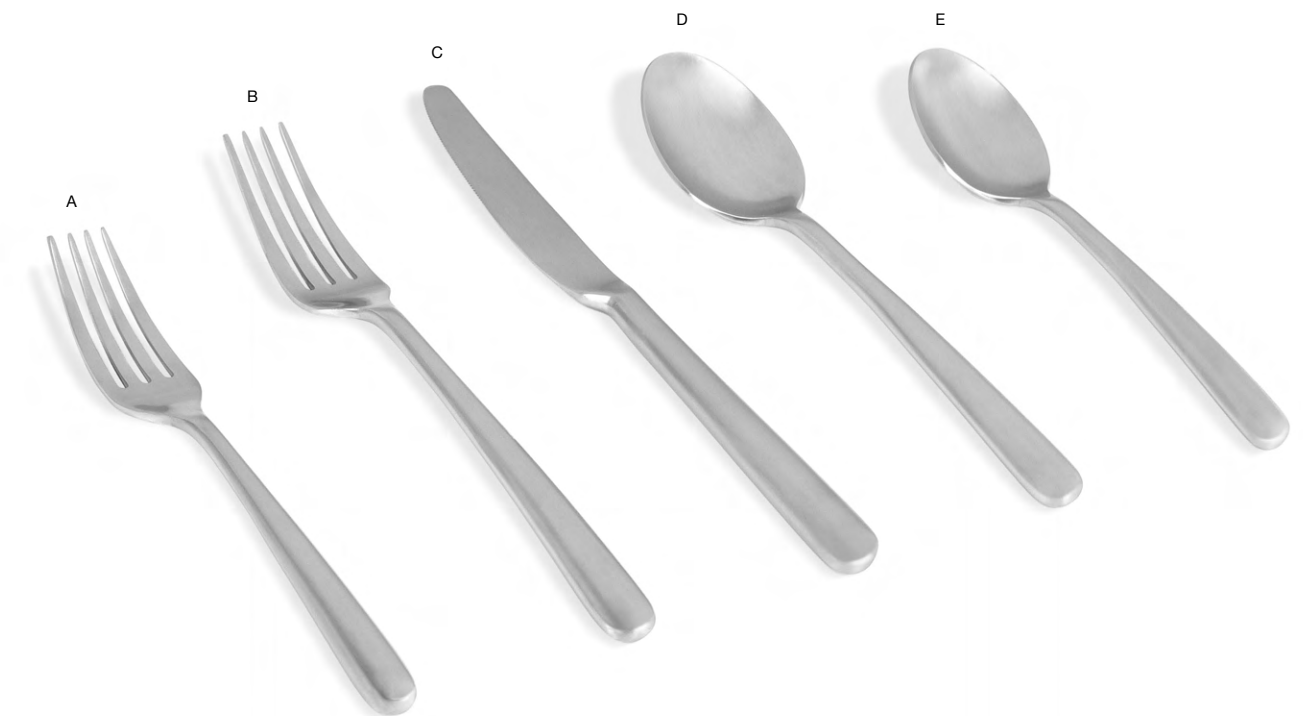

- **A 7.25" Oliver Salad Fork - Brushed** pack 12 **FSF013BSS23**
  7.25 in | 18.3 cm
- **B 8.25" Oliver Dinner Fork - Brushed** pack 12 **DFD013BSS23**
  8.25 in | 21 cm
- **C 9.25" Oliver Dinner Knife - Brushed** pack 12 **FDK013BSS23**
  9.25 in | 23.8 cm

- **D 8" Oliver Dinner Spoon - Brushed** pack 12 **FDS013BSS23**
  8 in | 20.5 cm
- **E 7" Oliver Teaspoon - Brushed** pack 12 **FTS013BSS23**
  7 in | 17.5 cm