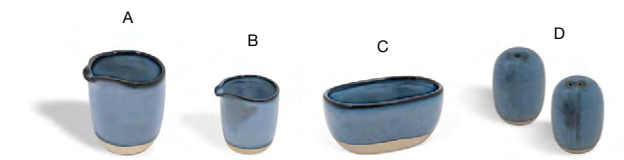

- **A 8 oz Artefact® Pourer - Indigo** pack 12 **TCR019BLP23**
  3.5 dia x 3.75 in | 8.6 dia x 9.4 cm, 237 ml
- **B 4 oz Artefact® Pourer - Indigo** pack 12 **TCR018BLP23**
  2.75 dia x 3 in | 6.8 dia x 7.6 cm, 118 ml
- **C 4" x 3" Artefact® Holder - Indigo** pack 6 **TSH010BLP22**
  4 x 3 x 2 in | 10 x 7.5 x 5.1 cm
- **D Artefact® Salt & Pepper Set - 3 oz - Indigo** pack 6 **TSP105BLP22**
  2 dia x 3 in | 5.2 dia x 7.6 cm, 90 ml