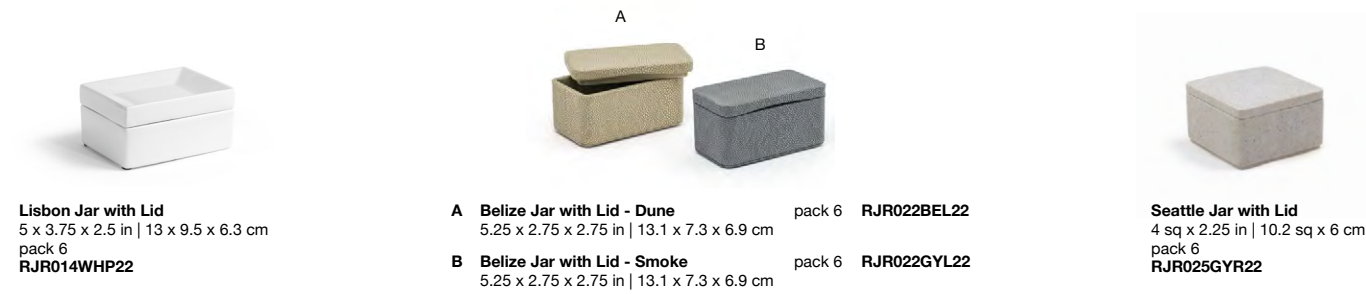

JAR OPTIONS - LARGEST TO SMALLEST

Lisbon Jar with Lid
5 x 3.75 x 2.5 in | 13 x 9.5 x 6.3 cm
pack 6
RJR014WHP22

A Belize Jar with Lid - Dune pack 6 **RJR022BEL22**
5.25 x 2.75 x 2.75 in | 13.1 x 7.3 x 6.9 cm
B Belize Jar with Lid - Smoke pack 6 **RJR022GYL22**
5.25 x 2.75 x 2.75 in | 13.1 x 7.3 x 6.9 cm

Seattle Jar with Lid
4 sq x 2.25 in | 10.2 sq x 6 cm
pack 6
RJR025GYR22