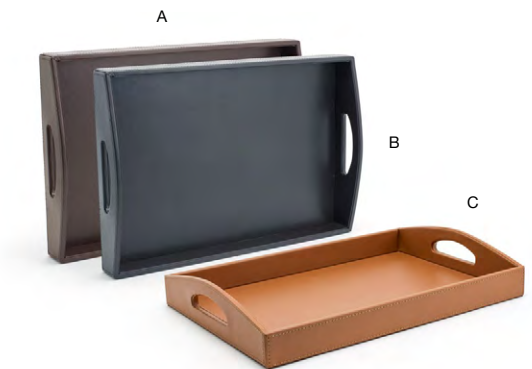

- **A 16" x 11" London Handled Tray - Brown** pack 4 **RRT014BRL21**
  16 x 11 x 2.75 in | 40.8 x 28 x 6.8 cm
- **B 16" x 11" London Handled Tray - Black** pack 4 **RRT014BKL21**
  16 x 11 x 2.75 in | 40.8 x 28 x 6.8 cm
- **C 16" x 11" London Handled Tray - Saddle** pack 4 **RRT014TAL21**
  16 x 11 x 2.75 in | 40.8 x 28 x 6.8 cm