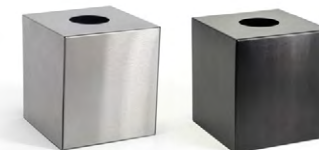

Brushed Stainless Tissue Cover
See on page 138