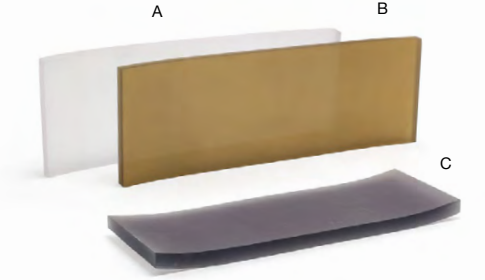

- **A 12" x 4" Nassau Amenity Tray - Ice** pack 6 **RTR011FRR12**
  12 x 4 x .75 in | 30.5 x 10 x 1.9 cm
- **B 12" x 4" Nassau Amenity Tray - Nutmeg** pack 6 **RTR011BRR12**
  12 x 4 x .75 in | 30.5 x 10 x 1.9 cm
- **C 12" x 4" Nassau Amenity Tray - Smoke** pack 6 **RTR011GYR12**
  12 x 4 x .75 in | 30.5 x 10 x 1.9 cm