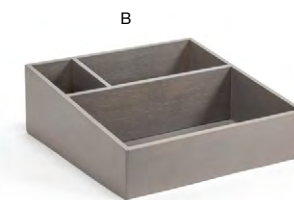

A 8.25" Square Bamboo Accessory Holder - Natural pack 4 **RAH002BBB11**
8.25 sq x 3 in
21.2 sq x 7.5 cm

B 8.25" Square Bamboo Accessory Holder - Smoke pack 4 **RAH002GYB11**
8.25 sq x 3 in
21.2 sq x 7.5 cm

Shown with:
10 oz Kiln® Cup - Pepper
DCS046BKP23
See on page 103