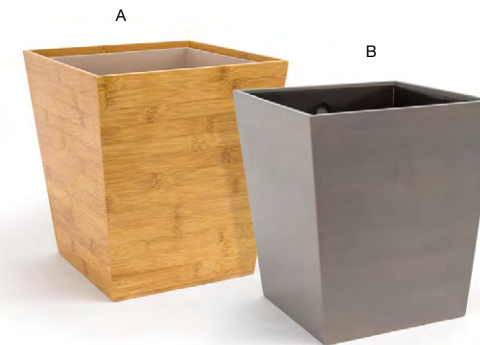

A 14 qt Bali Flare - Natural pack 4 **RWA003BBB21**
10 sq x 11.25 in | 25.5 sq x 28.5 cm, 13.3 L

B 14 qt Bali Flare - Smoke pack 4 **RWA003GYB21**
10 sq x 11.25 in | 25.5 sq x 28.5 cm, 13.3 L

Shown with:
10" PP Flare Liner
RWL003EST23 plain
RWL003ERT23 recycle decal

More Waste Bin Liners on page 169