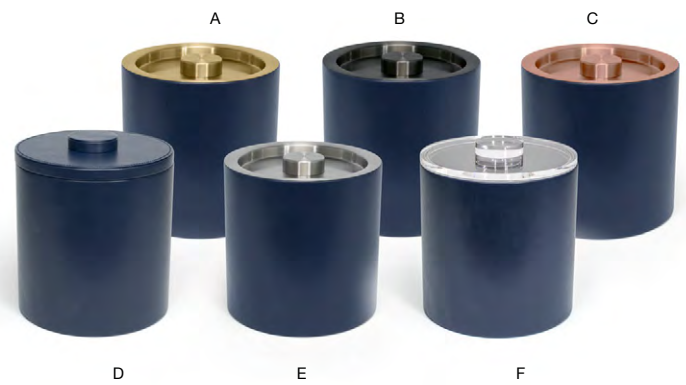

NAVY BASE COMBINATIONS

- **A** 3.5 qt Round London Ice Bucket - Navy with Matte Brass Lid pack 4 **RIB026BLL21**
  7.5 dia x 8.25 in | 19.2 dia x 21.1 cm, 3.3 L
- **B** 3.5 qt Round London Ice Bucket - Navy with Matte Black Lid pack 4 **RIB027BLL21**
  7.5 dia x 8.25 in | 19.2 dia x 21.1 cm, 3.3 L
- **C** 3.5 qt Round London Ice Bucket - Navy with Rose Gold Lid pack 4 **RIB074BLL21**
  7.5 dia x 8.25 in | 19.2 dia x 21.1 cm, 3.3 L
- **D** 3.5 qt Round London Ice Bucket - Navy pack 4 **RIB017BLL21**
  7.5 dia x 8.75 in | 19.2 dia x 22.5 cm, 3.3 L
- **E** 3.5 qt Round London Ice Bucket - Navy with Silver Lid pack 4 **RIB025BLL21**
  7.5 dia x 8.25 in | 19.2 dia x 21.1 cm, 3.3 L
- **F** 3.5 qt Round London Ice Bucket - Navy with Acrylic Lid pack 4 **RIB020BLL21**
  7.5 dia x 8.75 in | 19.2 dia x 22 cm, 3.3 L