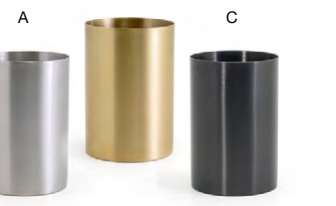

- **A 10 oz Round Brushed Stainless Holder - Silver** pack 6 **DMU020BSS22**
  2.5 dia x 3.75 in | 6.5 dia x 9.7 cm, 296 ml
- **B 10 oz Round Brushed Stainless Holder - Matte Brass** pack 6 **DMU020GOS22**
  2.5 dia x 3.75 in | 6.5 dia x 9.7 cm, 296 ml
- **C 10 oz Round Brushed Stainless Holder - Matte Black** pack 6 **DMU020BKS22**
  2.5 dia x 3.75 in | 6.5 dia x 9.7 cm, 296 ml