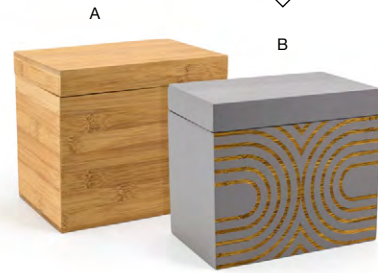

ASK ABOUT
customization!

A 2 qt Rectangle Bali Ice Bucket - Natural pack 2 **RIB015BBB20**
7.5 x 4.75 x 6.5 in
19.2 x 12.2 x 16.8 cm, 1.9 L

B 2 qt Rectangle Bali Ice Bucket - Smoke pack 2 **RIB015GYB20**
7.5 x 4.75 x 6.5 in
19.2 x 12.2 x 16.8 cm, 1.9 L