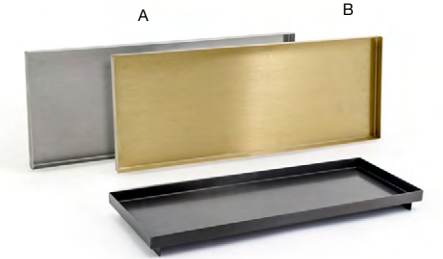

- **A 12.25" x 4.75" Brushed Stainless Amenity Tray - Silver** pack 6 **RTR014BSS12**
  12.25 x 4.75 x 1 in | 30.8 x 12 x 2.5 cm
- **B 12.25" x 4.75" Brushed Stainless Amenity Tray - Matte Brass** pack 6 **RTR014GOS12**
  12.25 x 4.75 x 1 in | 30.8 x 12 x 2.5 cm
- **C 12.25" x 4.75" Brushed Stainless Amenity Tray - Matte Black** pack 6 **RTR014BKS12**
  12.25 x 4.75 x 1 in | 30.8 x 12 x 2.5 cm

- **12.25" x 4.75" Bali Footed Tray** pack 6 **RTR007BBB12**
  12.25 x 4.75 x 1 in | 31 x 12 x 2.6 cm

- **12" x 4" Canvas® Tray** pack 12 **DAP028WHP23**
  12 x 4 x .5 in | 30.5 x 10.2 x 1 cm