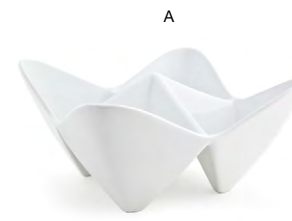

9" Square Tall Kyoto™ Bowl - 60 oz
9 sq x 3 in | 23 sq x 7.6 cm, 1.8 L
pack 2
BBO06WHP10

5.5" Square Kyoto™ Bowl - 17 oz
5.5 sq x 2 in | 14 sq x 5.3 cm, 503 ml
pack 12
DBO034WHP13

8" x 5" Kyoto™ Bowl - 20 oz
8 x 5 x 2 in | 20.4 x 12.9 x 4.9 cm, 591 ml
pack 12
DBO120WHP23

A

A 5" Square Tall Kyoto™ Bowl - 16 oz pack 6 **DBO085WHP22**
5 sq x 3 in | 12.5 sq x 7.5 cm, 473 ml

B

B 3.75" Square Tall Kyoto™ Bowl - 14 oz pack 12 **DBO098WHP23**
3.75 sq x 3.5 in | 9.5 sq x 8.9 cm, 414 ml

14.75" x 3" Kyoto™ Server - 14 oz
14.75 x 3 x 1.5 in | 37.5 x 7.5 x 3.7 cm, 414 ml
pack 6
SPT012WHP22

9" Triple Kyoto™ Bowl - 18 oz
9 x 3 x 3 in | 22.7 x 7.4 x 7.6 cm, 530 ml
pack 6
BHO048WHP22

A

B

A 10" Square Kyoto™ Pinch Bowl - 36 oz pack 2 **DBO104WHP20**
10 sq x 6 in | 25.3 sq x 15.5 cm, 1.1 L