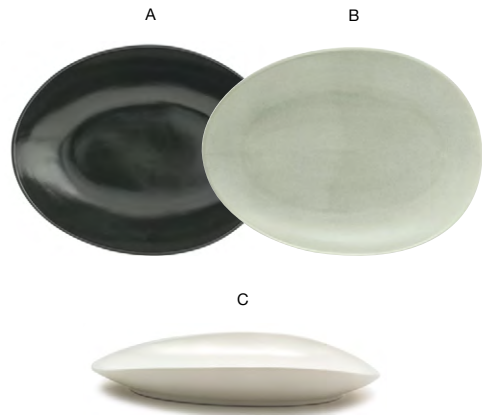

11" Square Kyoto™ Bowl - 96 oz
11 sq x 3.25 in | 28 sq x 8 cm, 2.8 L
pack 6
DBO087WHP22

BUFFET ESSENTIAL ELEMENTS - SERVING PLATTERS & BOWLS

- A 14.5" Oval Tides® Platter - Mussel** pack 2 **SPT055BKP20**
14.5 x 11 x 2.25 in | 37 x 27.8 x 5.4 cm
- B 14.5" Oval Tides® Platter - Pumice** pack 2 **SPT055GYP20**
14.5 x 11 x 2.25 in | 37 x 27.8 x 5.4 cm
- C 14.5" Oval Tides® Platter - Scallop** pack 2 **SPT055BEP20**
14.5 x 11 x 2.25 in | 37 x 27.8 x 5.4 cm