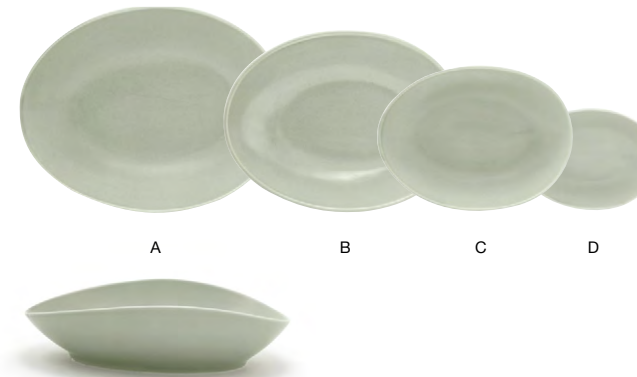

Superwhite Available
Pages 51-52

More Colors Available
Pages 116-123

14.5" Oval Tides® Platter - Pumice
14.5 x 11 x 2.25 in | 37 x 27.8 x 5.4 cm
pack 2
SPT055GYP20

13" Oval Tides® Low Platter - Pumice
13 x 10 x 1.25 in | 33.3 x 25.2 x 3.4 cm
pack 2
DOS032GYP20