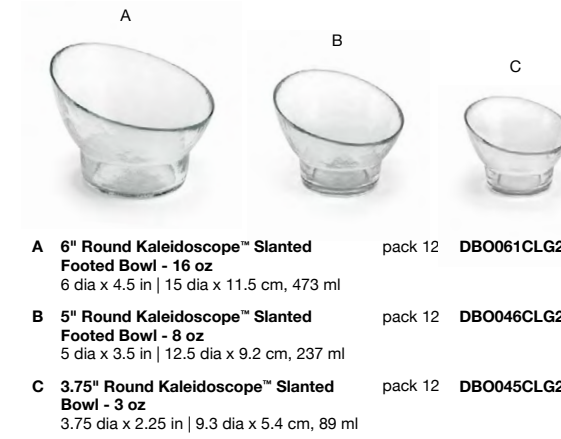

1. **A 6" Round Kaleidoscope™ Slanted Footed Bowl - 16 oz**
   6 dia x 4.5 in | 15 dia x 11.5 cm, 473 ml
   pack 12 **DBO061CLG23**
2. **B 5" Round Kaleidoscope™ Slanted Footed Bowl - 8 oz**
   5 dia x 3.5 in | 12.5 dia x 9.2 cm, 237 ml
   pack 12 **DBO046CLG23**
3. **C 3.75" Round Kaleidoscope™ Slanted Bowl - 3 oz**
   3.75 dia x 2.25 in | 9.3 dia x 5.4 cm, 89 ml
   pack 12 **DBO045CLG23**

1. **12 oz Harmony™ DOF - Polka Dot**
   3.25 dia x 3.75 in
   8.2 dia x 9.8 cm, 355 ml
   pack 36
   RDO004PDG25

1. **10 oz Mod™ DOF**
   3.25 dia x 3.5 in
   8.2 dia x 9.2 cm, 295 ml
   pack 36
   RDO005CLG25

1. **10 oz Chisel DOF**
   3.25 dia x 4 in
   8.5 dia x 10.1 cm, 295 ml
   pack 36
   RDO003CLG25

1. **A 14 oz Tall Martini/Gelato Glass**
   4.5 dia x 4.75 in | 11.5 dia x 12.2 cm
   pack 4 **AMA004CLG21**
2. **B 2 oz Mini Martini**
   3 x 3 x 3.5 in | 7.7 x 7.7 x 9 cm, 59 ml
   pack 12 **ASA003CLG23**

1. **A 5 oz Square Glass Sampler™**
   2.75 sq x 2.75 in
   7 sq x 6.8 cm, 148 ml
2. **B 2.75" Square Brushed Stainless Lid - Silver**
   2.75 sq x .75 in
   7 sq x 1.9 cm

1. pack 12 **ASA012CLG23**
2. pack 12 **ASA022BSS23**
3. pack 12 **ASA011CLG23**

1. **4 oz Glass Cone**
   3.25 dia x 3 in
   8.5 dia x 7.6 cm, 118 ml
   pack 12
   ASA013CLG23

1. **Shown with:
   5 oz Square Glass Sampler™**
   ASA012CLG23