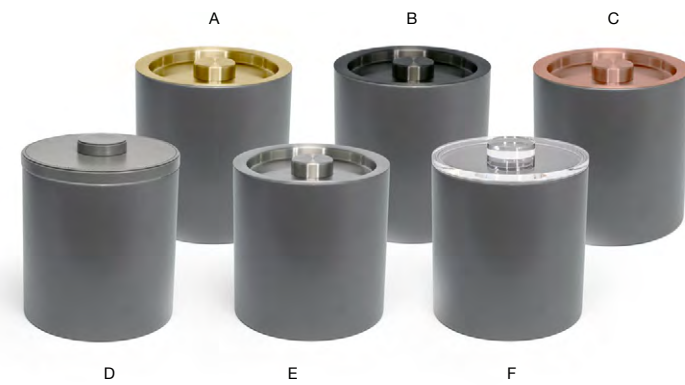

SMOKE BASE COMBINATIONS

- **A** 3.5 qt Round London Ice Bucket - Smoke with Matte Brass Lid pack 4 **RIB026GYL21**
  7.5 dia x 8.25 in | 19.2 dia x 21.1 cm, 3.3 L
- **B** 3.5 qt Round London Ice Bucket - Smoke with Matte Black Lid pack 4 **RIB027GYL21**
  7.5 dia x 8.25 in | 19.2 dia x 21.1 cm, 3.3 L
- **C** 3.5 qt Round London Ice Bucket - Smoke with Rose Gold Lid pack 4 **RIB074GYL21**
  7.5 dia x 8.25 in | 19.2 dia x 21.1 cm, 3.3 L
- **D** 3.5 qt Round London Ice Bucket - Smoke pack 4 **RIB017GYL21**
  7.5 dia x 8.75 in | 19.2 dia x 22.5 cm, 3.3 L
- **E** 3.5 qt Round London Ice Bucket - Smoke with Silver Lid pack 4 **RIB025GYL21**
  7.5 dia x 8.25 in | 19.2 dia x 21.1 cm, 3.3 L
- **F** 3.5 qt Round London Ice Bucket - Smoke with Acrylic Lid pack 4 **RIB020GYL21**
  7.5 dia x 8.75 in | 19.2 dia x 22 cm, 3.3 L