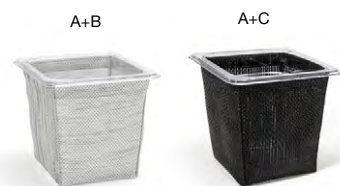

A	1/6 Size Pan - Deep 6.75 x 6.25 x 5.75 in, 2.25 qt | 17.3 x 16 x 14.6 cm, 2.1 L	pack 4	BHO054CLT21
B	1/6 Size Metroweave® Housing - Mesh Grey 5.75 x 5.25 x 5.5 in | 14.5 x 13.5 x 14.2 cm	pack 4	BHO128GYV21
A+B	1/6 Size Metroweave® Housing/Pan Set - Mesh Grey 6.75 x 6.25 x 5.75 in, 2.25 qt | 17.3 x 16 x 14.8 cm, 2.1 L	pack 4	BHO133GYV21
C	1/6 Size Metroweave® Housing - Random Weave Black 5.75 x 5.25 x 5.5 in | 14.5 x 13.5 x 14.2 cm	pack 4	BHO128BKV21
A+C	1/6 Size Metroweave® Housing/Pan Set - Random Weave Black 6.75 x 6.25 x 5.75 in, 2.25 qt | 17.3 x 16 x 14.8 cm, 2.1 L	pack 4	BHO133BKV21