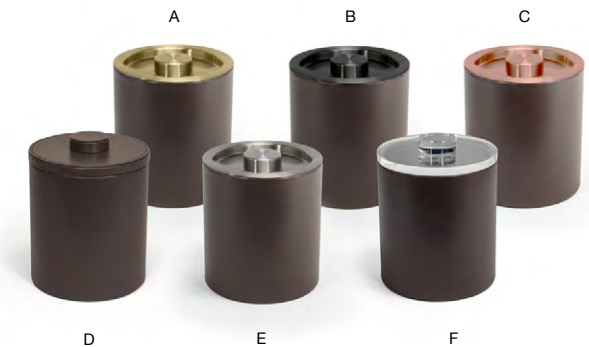

BROWN BASE COMBINATIONS

- **A** 2 qt Round London Ice Bucket - Brown with Matte Brass Lid pack 4 **RIB062BRL21**
  5.75 dia x 6.75 in | 14.6 dia x 17.1 cm, 1.9 L
- **B** 2 qt Round London Ice Bucket - Brown with Matte Black Lid pack 4 **RIB061BRL21**
  5.75 dia x 6.75 in | 14.6 dia x 17.1 cm, 1.9 L
- **C** 2 qt Round London Ice Bucket - Brown with Rose Gold Lid pack 4 **RIB076BRL21**
  5.75 dia x 6.75 in | 14.6 dia x 17.1 cm, 1.9 L
- **D** 2 qt Round London Ice Bucket - Brown pack 4 **RIB014BRL21**
  5.75 dia x 7.25 in | 14.6 dia x 18.4 cm, 1.9 L
- **E** 2 qt Round London Ice Bucket - Brown with Silver Lid pack 4 **RIB063BRL21**
  5.75 dia x 6.75 in | 14.6 dia x 17.1 cm, 1.9 L
- **F** 2 qt Round London Ice Bucket - Brown with Acrylic Lid pack 4 **RIB064BRL21**
  5.75 dia x 7.25 in | 14.6 dia x 18.5 cm, 1.9 L

SEE EVEN MORE MIX & MATCH ICE BUCKET OPTIONS ON PAGES 139-148