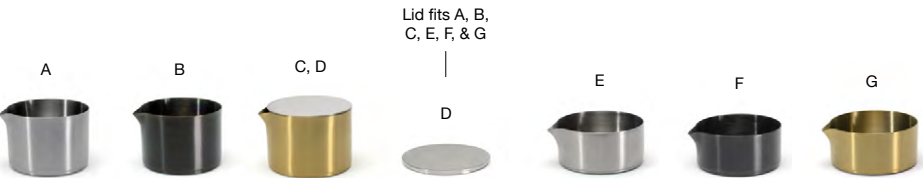

- **A 8 oz Round Brushed Stainless Soho Pourer - Silver** pack 12 **TCR015BSS23**
  3 dia x 2.25 in | 7.9 dia x 5.7 cm, 237 ml
- **B 8 oz Round Brushed Stainless Soho Pourer - Matte Black** pack 12 **TCR015BKS23**
  3 dia x 2.25 in | 7.9 dia x 5.7 cm, 237 ml
- **C 8 oz Round Brushed Stainless Soho Pourer - Matte Brass** pack 12 **TCR015GOS23**
  3 dia x 2.25 in | 7.9 dia x 5.7 cm, 237 ml
- **D Round Brushed Soho Stainless Lid - Silver** pack 12 **TCV001BSS13**
  3 dia x .25 in | 7.9 dia x .5 cm
- **E 5 oz Round Brushed Stainless Soho Pourer - Silver** pack 12 **TCR014BSS23**
  3 dia x 1.5 in | 7.9 dia x 3.8 cm, 148 ml
- **F 5 oz Round Brushed Stainless Soho Pourer - Matte Black** pack 12 **TCR014BKS23**
  3 dia x 1.5 in | 7.9 dia x 3.8 cm, 148 ml
- **G 5 oz Round Brushed Stainless Soho Pourer - Matte Brass** pack 12 **TCR014GOS23**
  3 dia x 1.5 in | 7.9 dia x 3.8 cm, 148 ml