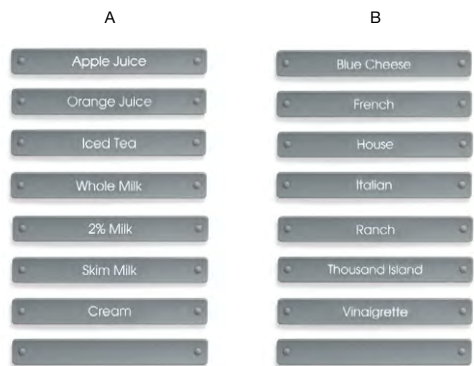

- **A Beverage Carafe Labels - Set of 8** pack 1 **ACF010GYT88**
  5.25 x .75 in | 13.5 x 1.8 cm
- **B Salad Dressing Carafe Labels - Set of 8** pack 1 **ACF009GYT88**
  5.25 x .75 in | 13.5 x 1.8 cm