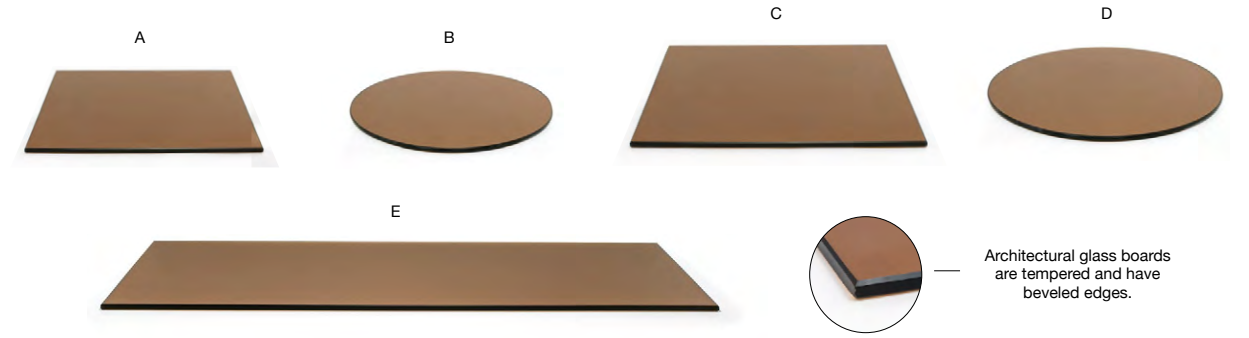

BUFFET ESSENTIAL ELEMENTS - GLASS BOARDS

Architectural glass boards are tempered and have beveled edges.

- **A 14" Square Tempered Glass Board - Amber** pack 2 **BHO057BZG20**
  14 sq x .25 in | 35.6 sq x .8 cm
- **B 14" Round Tempered Glass Board - Amber** pack 2 **BHO058BZG20**
  14 dia x .25 in | 35.6 dia x .8 cm
- **C 19" Square Tempered Glass Board - Amber** pack 2 **BHO125BZG20**
  19 sq x .25 in | 48.2 sq x .8 cm
- **D 19" Round Tempered Glass Board - Amber** pack 2 **BHO124BZG20**
  19 dia x .25 in | 48.2 dia x .8 cm
- **E 36" x 14" Tempered Glass Board - Amber** pack 2 **BHO056BZG20**
  36 x 14 x .25 in | 91.5 x 35.6 x .8 cm