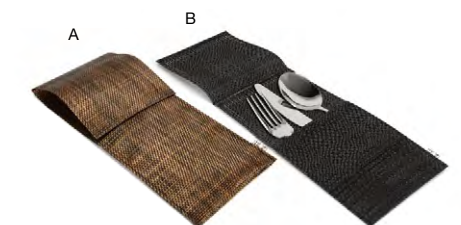

- **A** 10" x 4.5" Metroweave® Pocket with Cover - Mesh Copper pack 12 **FHO002COV23**
  10 x 4.5 in | 25.3 x 11.5 cm
- **B** 10" x 4.5" Metroweave® Pocket with Cover - Random Weave Black pack 12 **FHO002BKV23**
  10 x 4.5 in | 25.3 x 11.5 cm