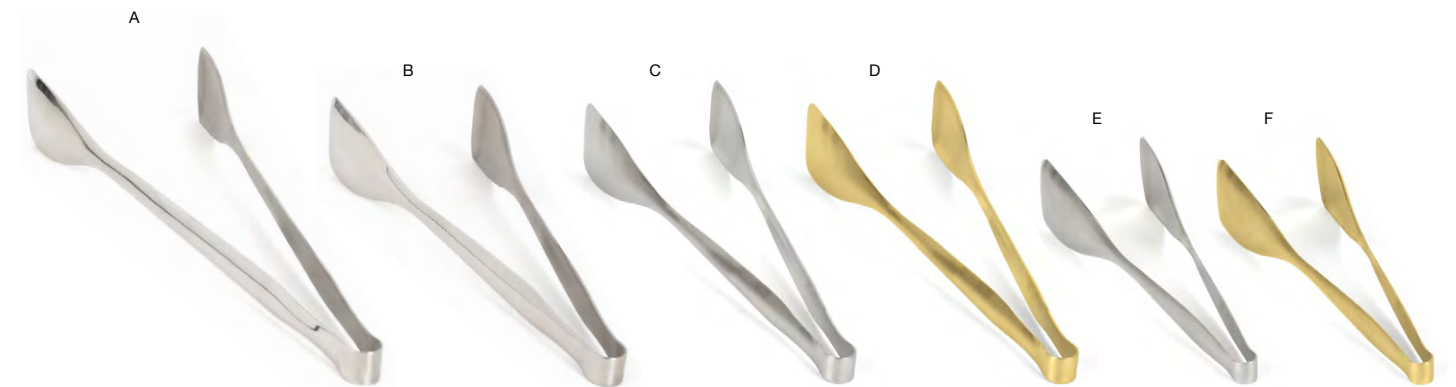

- **A** 15" Mirrored Stainless Tongs - Silver pack 6 BUT025MSS22
  15 in | 38.1 cm
- **B** 12" Mirrored Stainless Tongs - Silver pack 6 BUT024MSS22
  12 in | 30.5 cm
- **C** 12" Brushed Stainless Tongs - Silver pack 6 BUT024BSS22 **NEW**
  12 in | 30.5 cm
- **D** 12" Brushed Stainless Tongs - Matte Brass pack 6 BUT024GOS22 **NEW**
  12 in | 30.5 cm
- **E** 9" Brushed Stainless Tongs - Silver pack 6 BUT026BSS22 **NEW**
  9 in | 23.1 cm
- **F** 9" Brushed Stainless Tongs - Matte Brass pack 6 BUT026GOS22 **NEW**
  9 in | 23.1 cm