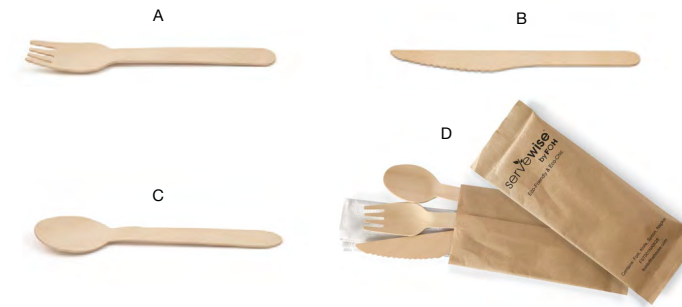

- **A 6.25" Serwisewise® Fork - Pack 200** pack 1 **FDFO14NAW28**
  6.25 in | 16.1 cm
- **B 6.25" Serwisewise® Knife - Pack 200** pack 1 **FDK014NAW28**
  6.25 in | 16.1 cm
- **C 6.25" Serwisewise® Spoon - Pack 200** pack 1 **FSS015NAW28**
  6.25 in | 16.1 cm
- **D Serwisewise® Cutlery/Napkin Set - Pack 200** pack 1 **FST001NAW28**
  6.5 x 1.5 x .75 in | 16.5 x 4 x 2 cm

- **A 3.75" Serwisewise® Mini Fork - Pack 200** pack 1 **FFS002NAW28**
  3.75 in | 9.4 cm
- **B 3.25" Serwisewise® Spork - Pack 200** pack 1 **FSF017NAW28**
  3.25 in | 8.1 cm
- **C 3.75" Serwisewise® Mini Spoon - Pack 200** pack 1 **FSM005NAW28**
  3.75 in | 9.4 cm

- **A 5 oz Serwisewise® Tall Ramekin Cover - Pack 200** pack 1 **ACV020CLT28**
  2.5 dia x .25 in | 6.4 dia x .9 cm
- **B 5 oz Serwisewise® Tall Ramekin - Pack 200** pack 1 **ASC020NAW28**
  2.25 dia x 2.25 in | 6 dia x 6 cm, 148 ml
- **C 2.5 oz Serwisewise® Tall Ramekin Cover - Pack 200** pack 1 **ACV019CLT28**
  2 dia x .25 in | 5 dia x .7 cm
- **D 2.5 oz Serwisewise® Tall Ramekin - Pack 200** pack 1 **ASC019NAW28**
  1.75 dia x 1.75 in | 4.5 dia x 4.5 cm, 74 ml
- **E 2 oz Serwisewise® Ramekin - Pack 200** pack 1 **ASC018NAW28**
  2 dia x .75 in | 5 dia x 2 cm, 59 ml

- **A 9 oz Serwisewise® Slanted Cup - Pack 200** pack 1 **DMU023NAW28**
  3.25 dia x 4.25 in | 8 dia x 10.6 cm, 266 ml
- **B 6 oz Serwisewise® Slanted Cup - Pack 200** pack 1 **DMU024NAW28**
  2.75 dia x 3.5 in | 6.8 dia x 9 cm, 177 ml
- **C 3 oz Serwisewise® Slanted Cup - Pack 200** pack 1 **DSD060NAW28**
  2.25 dia x 2.75 in | 5.6 dia x 7 cm, 89 ml

ASK ABOUT
customization!