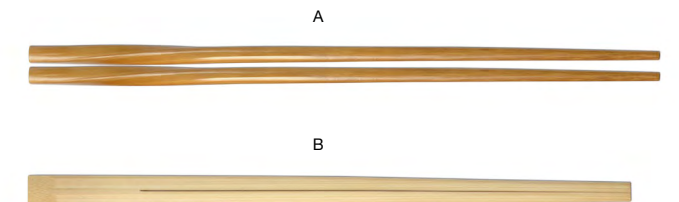

- **A 10" Twisted Bamboo Chopsticks** pack 24 **FCH026BRB94**
  10 in | 25.4 cm
- **B 9.5" Bamboo Chopsticks - 1000 Pairs** pack 1 **FCH018NAB99**
  9.5 in | 23.9 cm