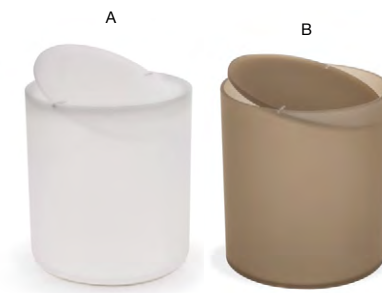

1. **A 6.5 qt Nassau Cylinder - Ice with Lid** pack 2 RWA019FRT10 **NEW**
     8 dia x 9.25 in | 20.5 dia x 23.3 cm, 6.2 L
   - **B 6.5 qt Nassau Cylinder - Nutmeg with Lid** pack 2 RWA019BRT10 **NEW**
     8 dia x 9.25 in | 20.5 dia x 23.3 cm, 6.2 L
2. **Fits:**
   8" PP Cylinder Half Liner - White
   RWL019WHT23

More Waste Bin Liners on page 174