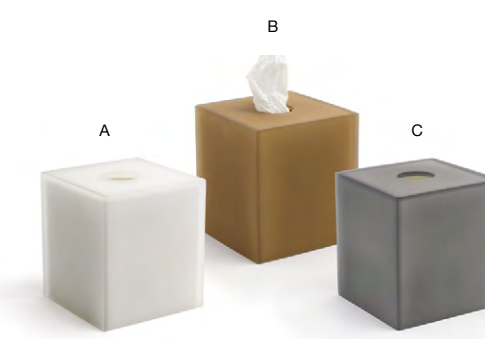

- **A Nassau Tissue Cover - Ice** pack 4 **RTB007FRR11**
  5.25 sq x 5.75 in | 13.2 sq x 14.5 cm
- **B Nassau Tissue Cover - Nutmeg** pack 4 **RTB007BRR11**
  5.25 sq x 5.75 in | 13.2 sq x 14.5 cm
- **C Nassau Tissue Cover - Smoke** pack 4 **RTB007GYR11**
  5.25 sq x 5.75 in | 13.2 sq x 14.5 cm

See our Tissue Box Riser on page 138