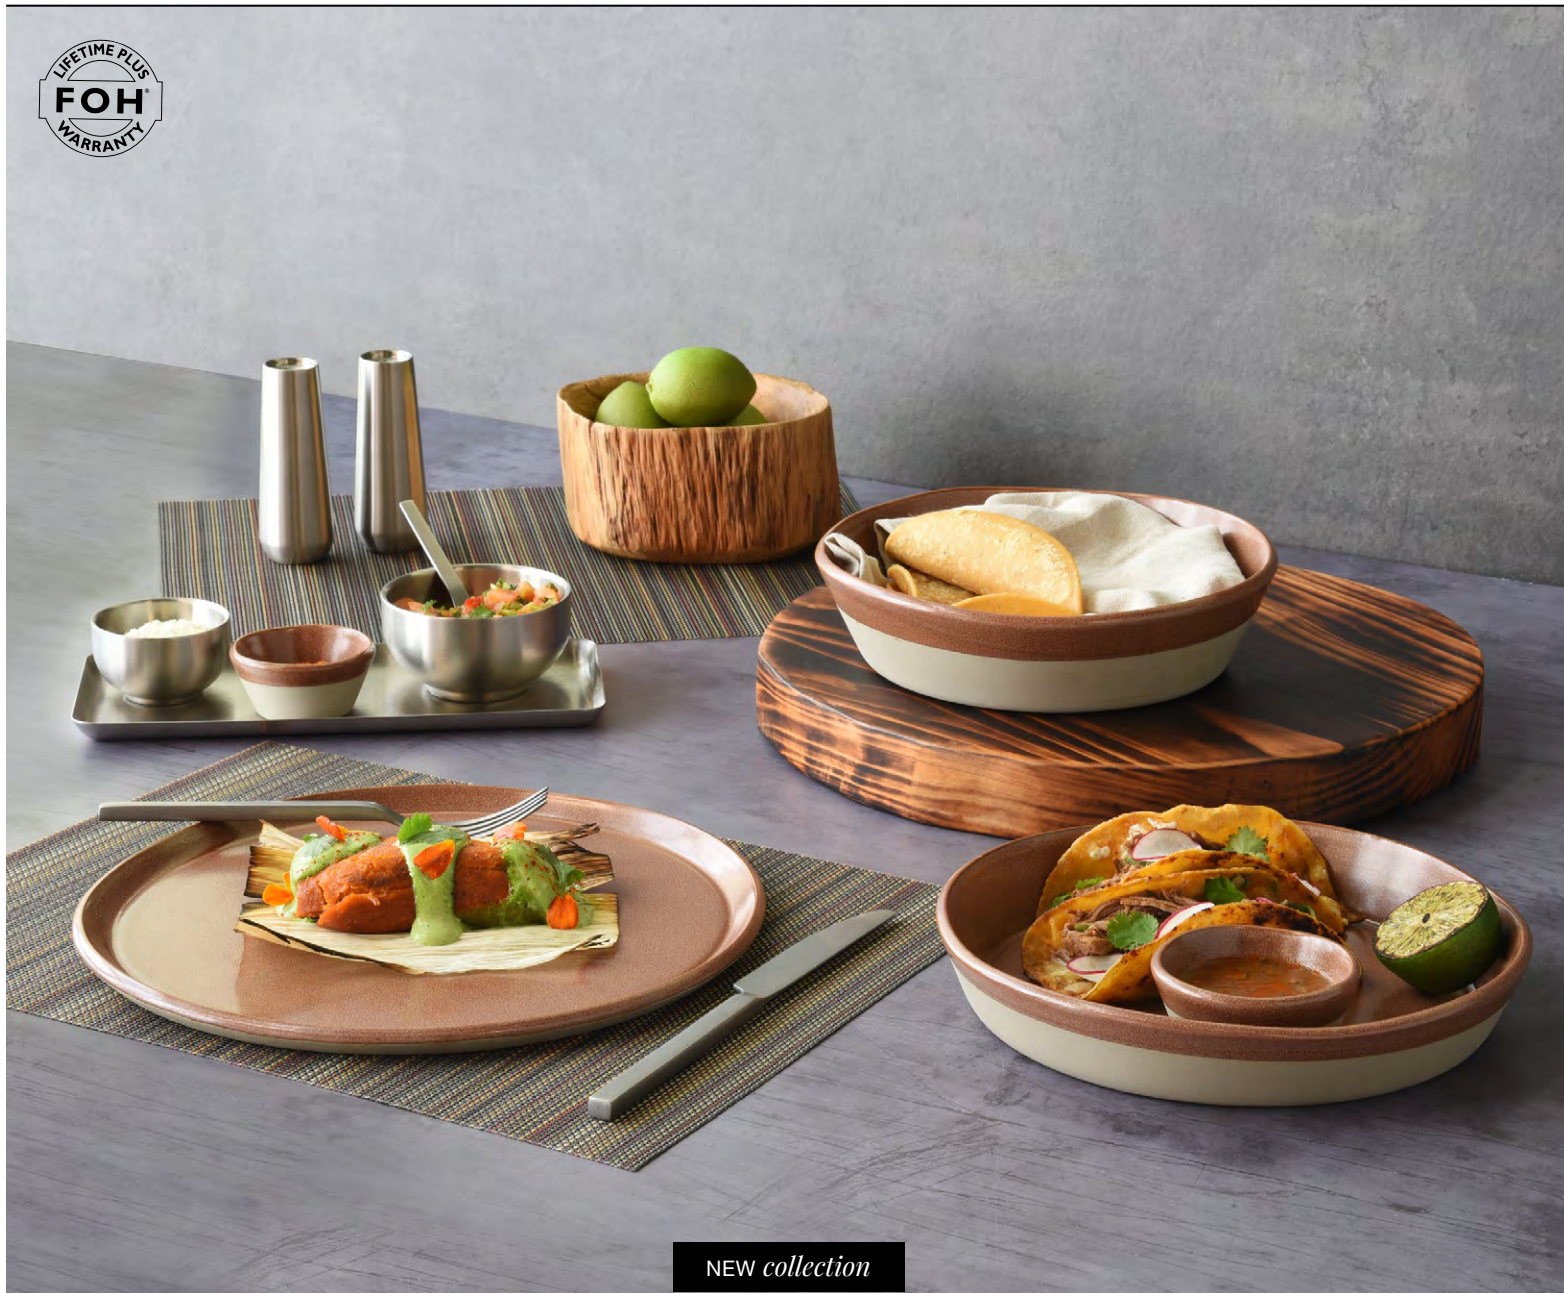

NEW collection

MEZZE™ cinnamon

Mezze™ Cinnamon packs a punch with its earthy reactive glaze and softly tapered shapes. Each piece is hand-crafted to offer one-of-a-kind appeal and rustic warmth.

HIGH-TEMPERATURE COLORED PORCELAIN | LIFETIME PLUS WARRANTY | ARTISANAL DESIGN