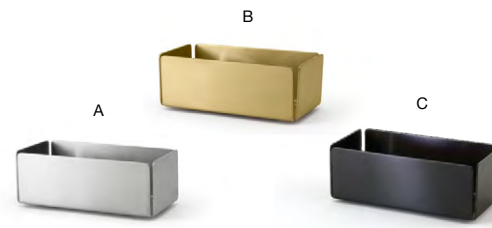

- **A 4.75" x 2.25" Brushed Stainless Holder - Silver** pack 12 **TSH001BSS93**
  4.75 x 2.25 x 1.75 in | 12 x 5.6 x 4.5 cm
- **B 4.75" x 2.25" Brushed Stainless Holder - Matte Brass** pack 12 **TSH001GOS93**
  4.75 x 2.25 x 1.75 in | 12 x 5.6 x 4.5 cm
- **C 4.75" x 2.25" Brushed Stainless Holder - Matte Black** pack 12 **TSH001BKS93**
  4.75 x 2.25 x 1.75 in | 12 x 5.6 x 4.5 cm