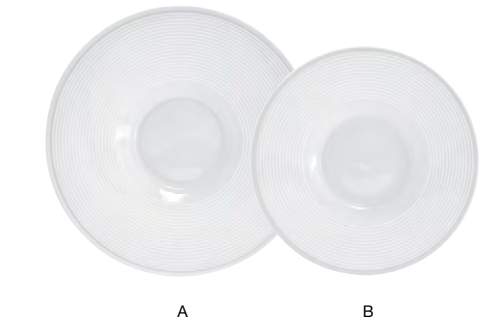

- A 11" x 7" Spiral® Plate** pack 6 **DSP002WHP22**
- B 7" x 5" Spiral® Plate** pack 12 **DSP001WHP23**

- 14" Oval Spiral® Platter**
14 x 9.75 x 1.25 in
35.7 x 24.8 x 3 cm
pack 6
DOS012WHP12

- A 13" Oval Spiral® Coupe Platter** pack 4 **DOS028WHP21**
13 x 9 x 1 in | 33.1 x 22.6 x 2.7 cm
- B 11.5" Oval Spiral® Coupe Plate** pack 6 **DDP053WHP22**
11.5 x 8 x 1 in | 29.2 x 20.4 x 2.6 cm
- C 9.5" Oval Spiral® Coupe Plate** pack 6 **DSP023WHP22**
9.5 x 6.75 x 1 in | 24.4 x 16.9 x 2.3 cm

- A 11.5" Round Spiral® Wide Bowl - 80 oz** pack 6 **DBO026WHP22** **PC**
11.5 dia x 3.5 in | 29.5 dia x 8.6 cm, 2.4 L
- B 10" Round Spiral® Wide Bowl - 48 oz** pack 6 **DBO030WHP22**
10 dia x 3 in | 25.6 dia x 7.4 cm, 1.4 L
- C 8.25" Round Spiral® Wide Bowl - 40 oz** pack 6 **DBO007WHP22**
8.25 dia x 2.5 in | 20.9 dia x 6.3 cm, 1.2 L
- D 6.5" Round Spiral® Wide Bowl - 16 oz** pack 12 **DBO028WHP23**
6.5 dia x 2.25 in | 16.8 dia x 5.5 cm, 473 ml