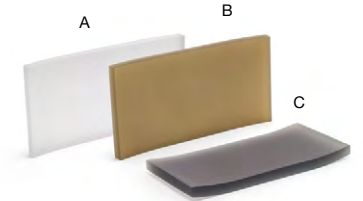

- **A 8" x 4" Nassau Amenity Tray - Ice** pack 12 **RTR026FRR13**
  8 x 4 x .75 in | 20.3 x 10.2 x 1.7 cm
- **B 8" x 4" Nassau Amenity Tray - Nutmeg** pack 12 **RTR026BRR13**
  8 x 4 x .75 in | 20.3 x 10.2 x 1.7 cm
- **C 8" x 4" Nassau Amenity Tray - Smoke** pack 12 **RTR026GYR13**
  8 x 4 x .75 in | 20.3 x 10.2 x 1.7 cm