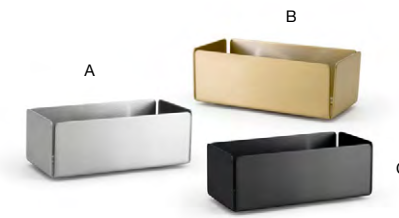

- **A 4.75" x 2.25" Brushed Stainless Holder - Silver** pack 12 **TSH001BSS93**
  4.75 x 2.25 x 1.75 in | 12 x 5.6 x 4.5 cm
- **B 4.75" x 2.25" Brushed Stainless Holder - Matte Brass** pack 12 **TSH001GOS93**
  4.75 x 2.25 x 1.75 in | 12 x 5.6 x 4.5 cm
- **C 4.75" x 2.25" Brushed Stainless Holder - Matte Black** pack 12 **TSH001BKS93**
  4.75 x 2.25 x 1.75 in | 12 x 5.6 x 4.5 cm