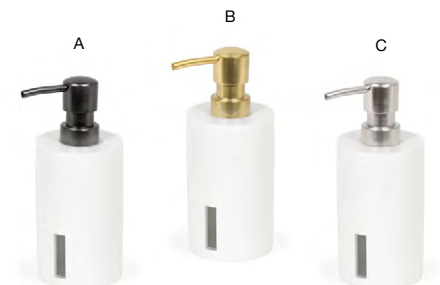

- **A 10 oz Miami Pump - Shell with Matte Black Top** pack 6 **RSP037WHR12** **NEW**
  2.75 dia x 6.75 in | 7 dia x 17 cm, 296 ml
- **B 10 oz Miami Pump - Shell with Matte Brass Top** pack 6 **RSP038WHR12** **NEW**
  2.75 dia x 6.75 in | 7 dia x 17 cm, 296 ml
- **C 10 oz Miami Pump - Shell with Brushed Top** pack 6 **RSP039WHR12** **NEW**
  2.75 dia x 6.75 in | 7 dia x 17 cm, 296 ml