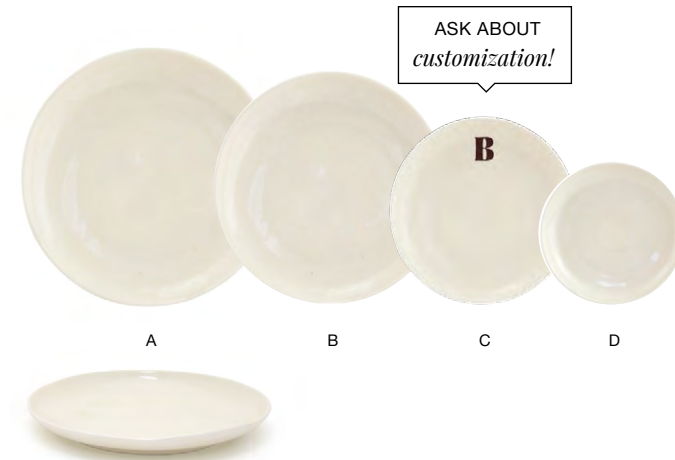

- 10 oz Kiln® Cup - Sage** pack 12 **DCS046DGP23**
4.5 x 3.75 x 3 in
11.6 x 9.3 x 7.4 cm, 296 ml

PC PLATE COVER AVAILABLE

- A 11" Round Kiln® Plate - Vanilla Bean** pack 6 **DOS029BEP22** **PC**
11 dia x 1.75 in | 28.2 dia x 4.3 cm
- B 10" Round Kiln® Plate - Vanilla Bean** pack 6 **DDP061BEP22**
10 dia x 1.5 in | 25.1 dia x 4 cm
- C 8" Round Kiln® Plate - Vanilla Bean** pack 12 **DSP031BEP23**
8 dia x 1.25 in | 20.5 dia x 3.1 cm
- D 6" Round Kiln® Plate - Vanilla Bean** pack 12 **DAP076BEP23**
6 dia x 1 in | 15 dia x 2.3 cm