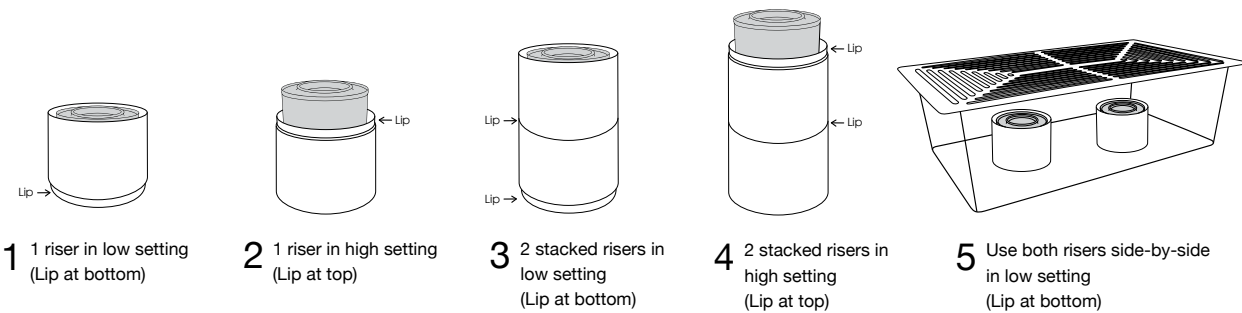

86.5" Copper String Lights - Box of 4
86.5 in | 219.7 cm
pack 1
BRI101COM28

HOW TO USE - FUEL CELL RISERS

BUFFET ESSENTIAL ELEMENTS - COVERED SOLUTIONS

Full Size Rolling Pan Cover
21.25 x 13 x 7 in
53.9 x 33 x 17.5 cm
pack 2
BCV005CLT20