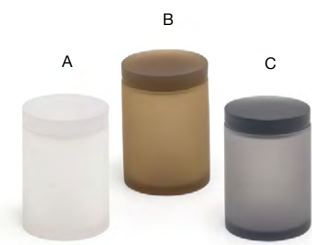

- **A Nassau Jar With Lid - Ice** pack 6 **RJR010FRR12**
  3 dia x 4.25 in | 7.6 dia x 11 cm
- **B Nassau Jar With Lid - Nutmeg** pack 6 **RJR010BRR12**
  3 dia x 4.25 in | 7.6 dia x 11 cm
- **C Nassau Jar With Lid - Smoke** pack 6 **RJR010GYR12**
  3 dia x 4.25 in | 7.6 dia x 11 cm