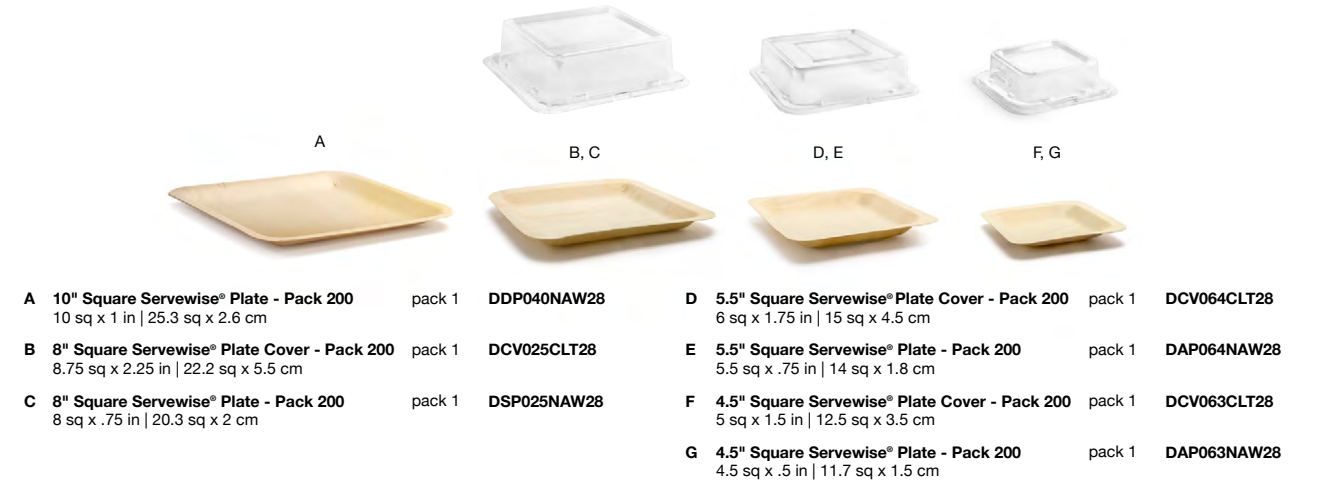

SERVEWISE® DISPOSABLES

natural

Serve-wise® disposables are earth-friendly, single-use serving solutions made from highly renewable woods that are great for grab-and-go, events, and catering. Covers are available for select shapes and sizes for added functionality.

VERSATILE DESIGNS | BIODEGRADABLE | SINGLE-USE