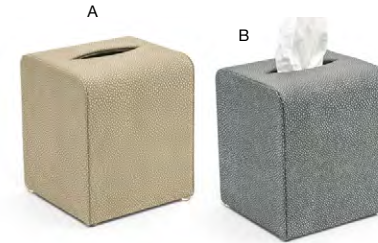

A 8" x 4" Belize Amenity Tray - Dune pack 12 **RTR031BEL23**
8 x 4 x .75 in | 20.5 x 10 x 2 cm
B 8" x 4" Belize Amenity Tray - Smoke pack 12 **RTR031GYL23**
8 x 4 x .75 in | 20.5 x 10 x 2 cm

A Belize Tissue Cover - Dune pack 4 **RTB024BEL21**
5.25 sq x 5.75 in
13.5 sq x 14.7 cm
B Belize Tissue Cover - Smoke pack 4 **RTB024GYL21**
5.25 sq x 5.75 in
13.5 sq x 14.7 cm