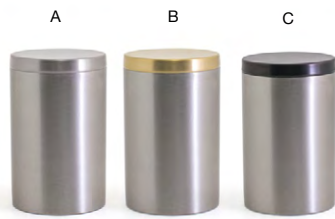

- **A Round Brushed Stainless Jar with Lid - Silver** pack 12 **RJR024BSS23**
  2.5 dia x 4.25 in
  6.5 dia x 10.6 cm
- **B Round Brushed Stainless Jar with Lid - Silver with Matte Brass Lid** pack 12 **RJR030BSS23**
  2.5 dia x 4.25 in
  6.5 dia x 10.6 cm
- **C Round Brushed Stainless Jar with Lid - Silver with Matte Black Lid** pack 12 **RJR028BSS23**
  2.5 dia x 4.25 in
  6.5 dia x 10.6 cm