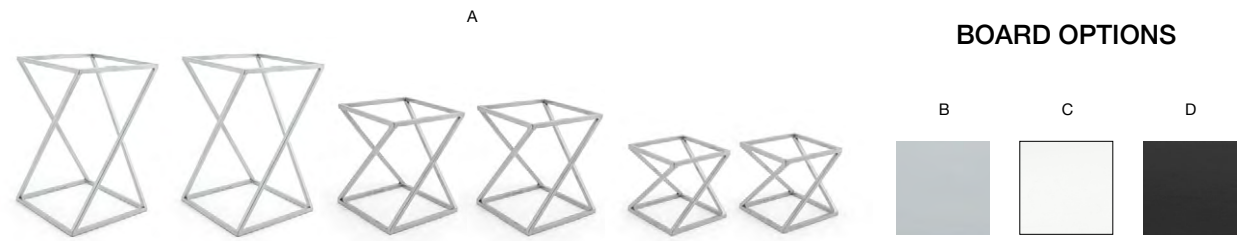

BOARD OPTIONS

- A+B Buffet Essentials - Zig Zag - Smoke Glass on Matte Black** **BST011MUM28**
 22.5" Zig Zag Risers - Set of 2 - Matte Black pack 1
 Zig Zag Risers - Set of 3 - Matte Black pack 1
 14" Round Tempered Glass Board - Smoke pack 2
 14" Square Tempered Glass Board - Smoke pack 2
 36" x 8" Tempered Glass Board - Smoke pack 2
- A+C Buffet Essentials - Zig Zag - Clear Glass on Matte Black** **BST019MUM28**
 22.5" Zig Zag Risers - Set of 2 - Matte Black pack 1
 Zig Zag Risers - Set of 3 - Matte Black pack 1
 14" Round Tempered Glass Board - Clear pack 2
 14" Square Tempered Glass Board - Clear pack 2
 36" x 8" Tempered Glass Board - Clear pack 2
- A+D Buffet Essentials - Zig Zag - Black Bamboo on Matte Black** **BST020MUM28**
 22.5" Zig Zag Risers - Set of 2 - Matte Black pack 1
 Zig Zag Risers - Set of 3 - Matte Black pack 1
 14" Round Bamboo Board - Black pack 2
 14" Square Bamboo Board - Black pack 2
 36" x 8" Bamboo Board - Black pack 2
- A+E Buffet Essentials - Zig Zag - Natural Bamboo on Matte Black** **BST021MUM28**
 22.5" Zig Zag Risers - Set of 2 - Matte Black pack 1
 Zig Zag Risers - Set of 3 - Matte Black pack 1
 14" Round Bamboo Board - Smoke pack 2
 14" Square Bamboo Board - Smoke pack 2
 36" x 8" Bamboo Board - Smoke pack 2