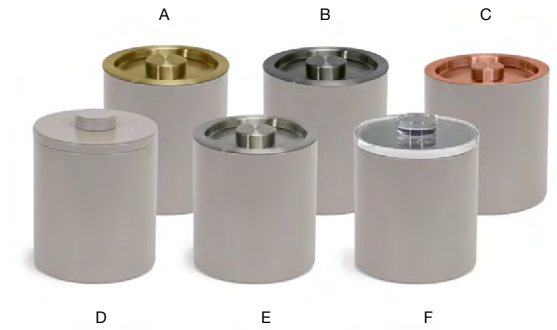

STONE BASE COMBINATIONS

- **A** 2 qt Round London Ice Bucket - Stone with Matte Brass Lid pack 4 **RIB062BEL21** **NEW**
  5.75 dia x 6.75 in | 14.6 dia x 17.1 cm, 1.9 L
- **B** 2 qt Round London Ice Bucket - Stone with Matte Black Lid pack 4 **RIB061BEL21** **NEW**
  5.75 dia x 6.75 in | 14.6 dia x 17.1 cm, 1.9 L
- **C** 2 qt Round London Ice Bucket - Stone with Rose Gold Lid pack 4 **RIB076BEL21** **NEW**
  5.75 dia x 6.75 in | 14.6 dia x 17.1 cm, 1.9 L
- **D** 2 qt London Ice Bucket Lid - Stone pack 4 **RIB014BEL21** **NEW**
  5.75 dia x 7.25 in | 14.6 dia x 18.4 cm, 1.9 L
- **E** 2 qt Round London Ice Bucket - Stone with Silver Lid pack 4 **RIB063BEL21** **NEW**
  5.75 dia x 6.75 in | 14.6 dia x 17.1 cm, 1.9 L
- **F** 2 qt Round London Ice Bucket - Stone with Acrylic Lid pack 4 **RIB064BEL21** **NEW**
  5.75 dia x 7.25 in | 14.6 dia x 18.5 cm, 1.9 L