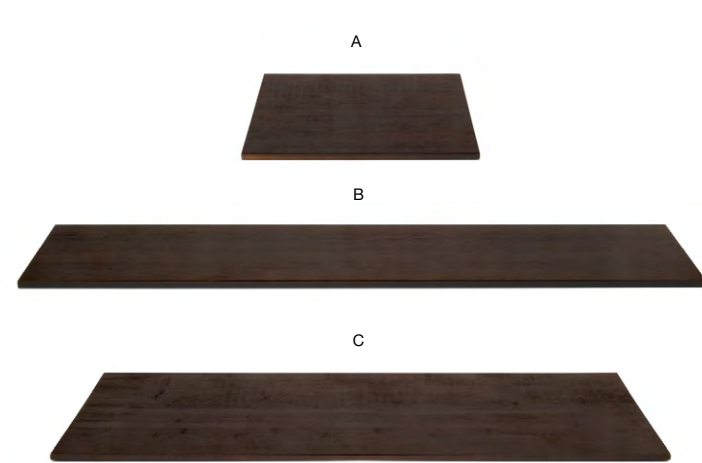

- **A 14" Square Bamboo Board - Mahogany** pack 2 **BHO057BRW20**
  14 sq x .5 in | 35.6 sq x 1.2 cm
- **B 36" x 8" Bamboo Board - Mahogany** pack 2 **BHO055BRW20**
  36 x 8 x .5 in | 91.5 x 20.3 x 1.2 cm
- **C 36" x 14" Bamboo Board - Mahogany** pack 2 **BHO056BRW20**
  36 x 14 x .5 in | 91.5 x 35.6 x 1.2 cm

- **36" x 8" Bamboo Cone Holder - Natural** pack 2 **BHO076BBB20**
  36 x 8 x .5 in | 91.5 x 20.3 x 1.2 cm
- **Shown with: 4 oz Glass Cone**
  ASA013CLG23
  See on page 183