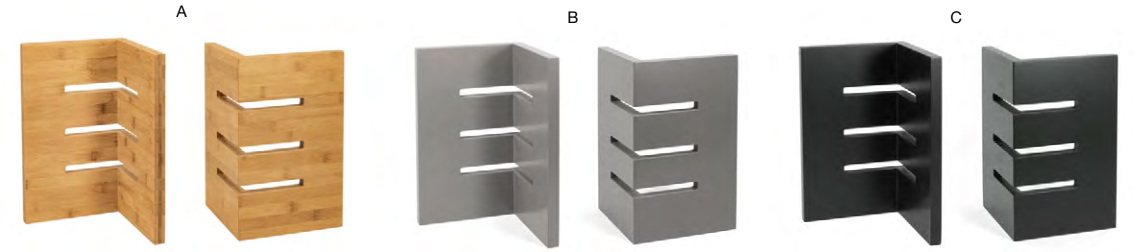

- **A** 13" Bamboo L Slotted Riser - Set of 2 - Natural pack 2 BHO144BBB20
  7.5 sq x 13 in | 19 sq x 33 cm
- **B** 13" Bamboo L Slotted Riser - Set of 2 - Smoke pack 2 BHO144GYB20
  7.5 sq x 13 in | 19 sq x 33 cm
- **C** 13" Bamboo L Slotted Riser - Set of 2 - Black pack 2 BHO144BKB20
  7.5 sq x 13 in | 19 sq x 33 cm