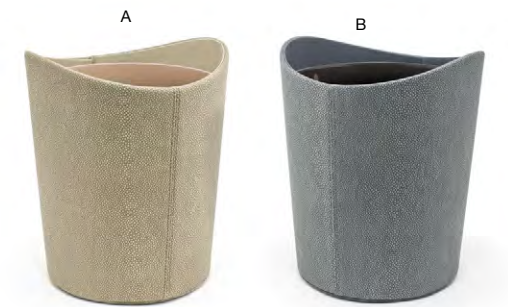

A 8 qt Belize Cylinder - Dune pack 4 **RWA027BEL21**
9.25 dia x 10.75 in | 23.5 dia x 27.5 cm, 7.6 L
B 8 qt Belize Cylinder - Smoke pack 4 **RWA027GYL21**
9.25 dia x 10.75 in | 23.5 dia x 27.5 cm, 7.6 L