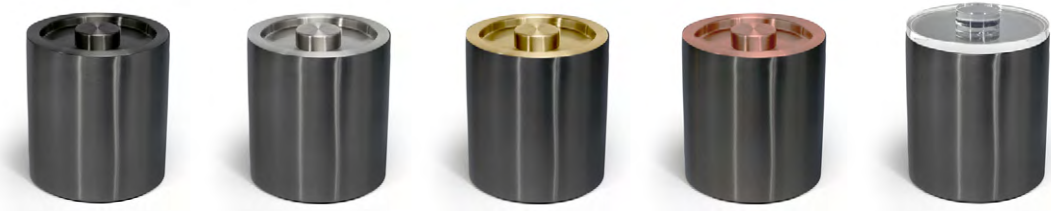

MIX & MATCH 2 QT ICE BUCKET OPTIONS - LARGEST TO SMALLEST

2 qt Round Brushed Stainless Ice Bucket - Matte Black
5.75 dia x 6.5 in
14.5 dia x 16.2 cm, 1.9 L
pack 4
RIB044BKS21

2 qt Round Brushed Stainless Ice Bucket - Matte Black with Silver Lid
5.75 dia x 6.5 in
14.5 dia x 16.2 cm, 1.9 L
pack 4
RIB072BKS21

2 qt Round Brushed Stainless Ice Bucket - Matte Black with Matte Brass Lid
5.75 dia x 6.5 in
14.5 dia x 16.2 cm, 1.9 L
pack 4
RIB071BKS21

2 qt Round Brushed Stainless Ice Bucket - Matte Black with Rose Gold Lid
5.75 dia x 6.5 in
14.5 dia x 16.2 cm, 1.9 L
pack 4
RIB077BKS21

2 qt Round Brushed Stainless Ice Bucket - Matte Black with Acrylic Lid
5.75 dia x 7 in
14.5 dia x 17.9 cm, 1.9 L
pack 4
RIB073BKS21