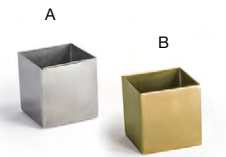

- **A 4 oz Square Brushed Stainless Holder - Silver** pack 6 **ASC017BSS22**
  2 sq x 2 in | 5 sq x 5 cm, 118 ml
- **B 4 oz Square Brushed Stainless Holder - Matte Brass** pack 6 **ASC017GOS22**
  2 sq x 2 in | 5 sq x 5 cm, 118 ml