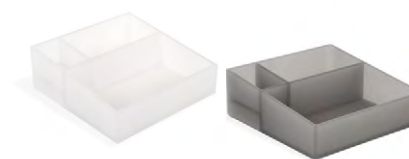

ADDITIONAL COORDINATING OPTIONS

8.25" Square Nassau Accessory Holder
See on page 151