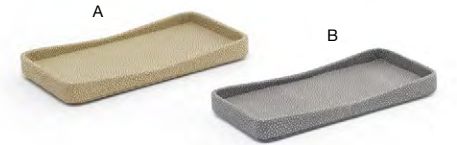

A 8" x 4" Belize Amenity Tray - Dune pack 12 **RTR031BEL23**
8 x 4 x .75 in | 20.5 x 10 x 2 cm
B 8" x 4" Belize Amenity Tray - Smoke pack 12 **RTR031GYL23**
8 x 4 x .75 in | 20.5 x 10 x 2 cm