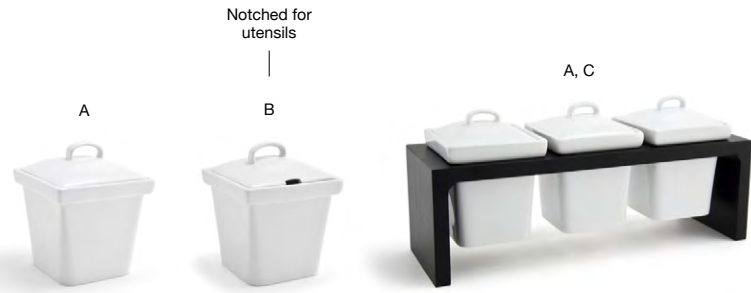

- **A 4" Square Mod® Pot with Lid - 15 oz** pack 6 **DBO076WHP22**
  4 sq x 5 in | 10.2 sq x 12.4 cm, 444 ml
- **Replacement Large Mod® Pot Lid** pack 12 **DBO102WHP23**
  3.5 sq x 1.5 in | 9 sq x 4.1 cm
- **B 4" Square Mod® Pot with Notched Lid - 15 oz** pack 6 **DBO086WHP22**
  4 sq x 5 in | 10.2 sq x 12.4 cm, 444 ml
- **Replacement Large Mod® Pot Notched Lid** pack 12 **DBO100WHP23**
  3.5 sq x 1.5 in | 9 sq x 4.1 cm
- **C 13.5" x 4.25" Triple Mod® Pot Holder - Black** pack 2 **BHO019BKB20**
  13.5 x 4.25 x 4.25 in | 34.5 x 11 x 11 cm