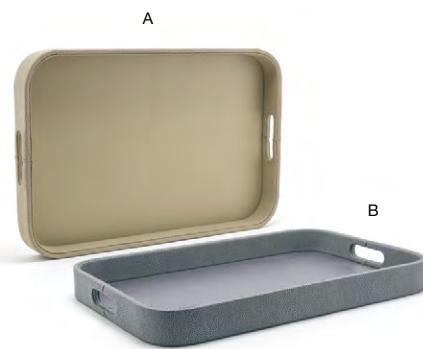

- **A 18" x 12" Belize Handled Tray - Dune** pack 2 **RRT017BEL20**
  18 x 12 x 1.75 in | 45.5 x 30.5 x 4.5 cm
- **B 18" x 12" Belize Handled Tray - Smoke** pack 2 **RRT017GYL20**
  18 x 12 x 1.75 in | 45.5 x 30.5 x 4.5 cm