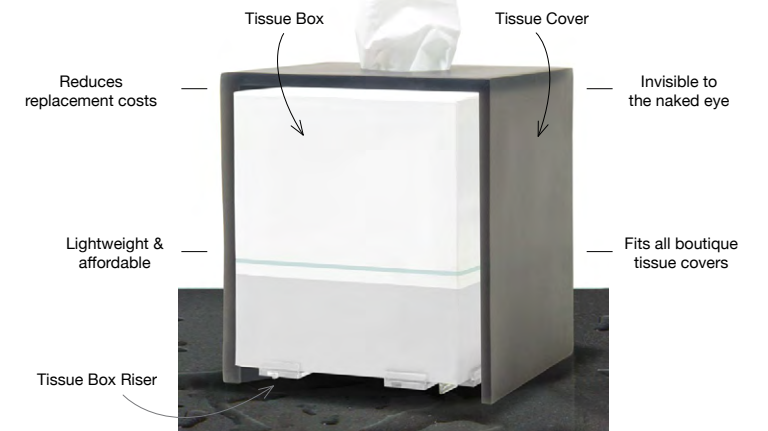

Reduces replacement costs

Lightweight & affordable

Tissue Box Riser

Tissue Box

Tissue Cover

Invisible to the naked eye

Fits all boutique tissue covers