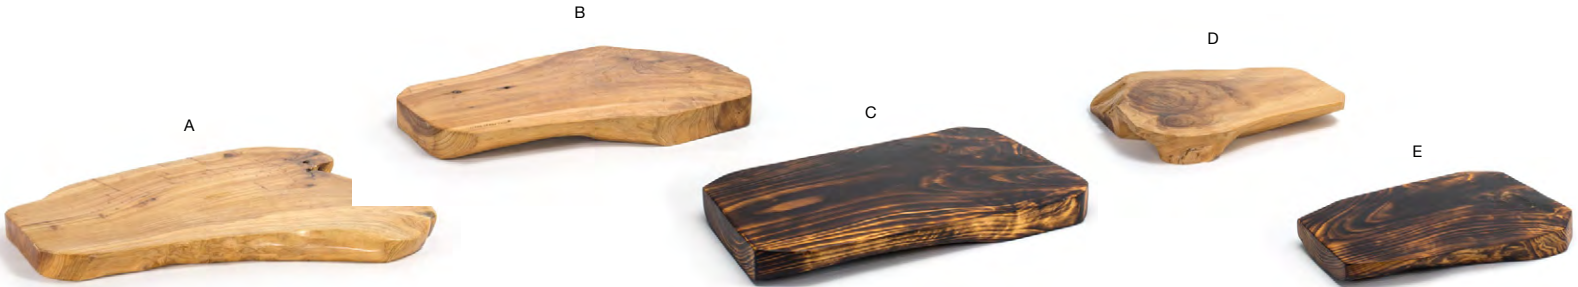

ONE-OF-A-KIND PIECES | LIGHTWEIGHT & DURABLE | ORGANIC SHAPES

B³ BUFFET BUILDING BLOCKS® - TOUGHENED GLASS

A 20" x 15" ROOT® Buffet Board - Natural
20 x 15 x 1.5 in
50.8 x 38.1 x 4 cm

B 16" x 10" ROOT® Buffet Board - Natural
16 x 10 x 1.5 in
40.5 x 25.5 x 3.7 cm