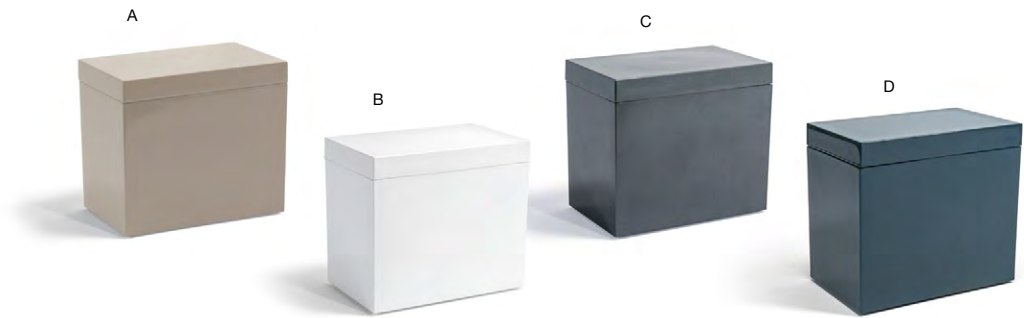

- **A 2 qt Rectangle New York Ice Bucket - Stone** pack 2 **RIB005BET20** **NEW**
  7.5 x 4.75 x 6.5 in | 19 x 11.9 x 16.6 cm, 1.9 L
- **B 2 qt Rectangle New York Ice Bucket - Snow** pack 2 **RIB005WHR20**
  7.5 x 4.75 x 6.5 in | 19 x 11.9 x 16.6 cm, 1.9 L
- **C 2 qt Rectangle New York Ice Bucket - Onyx** pack 2 **RIB005BKR20**
  7.5 x 4.75 x 6.5 in | 19 x 11.9 x 16.6 cm, 1.9 L
- **D 2 qt Rectangle New York Ice Bucket - Peacock** pack 2 **RIB005BLT20**
  7.5 x 4.75 x 6.5 in | 19 x 11.9 x 16.6 cm, 1.9 L

- **A 7" Brushed Stainless Tongs - Silver** pack 12 **BUT021BSS23**
  7 in | 18 cm
- **B 7" Brushed Stainless Tongs - Matte Brass** pack 12 **BUT021GOS23**
  7 in | 18 cm
- **C 7" Brushed Stainless Tongs - Matte Black** pack 12 **BUT031BKS23**
  7 in | 18 cm

More tong options on page 149

- **A 6" Brushed Stainless Scoop - Silver** pack 12 **BUT032BSS23**
  6 in | 15 cm
- **B 6" Brushed Stainless Scoop - Matte Brass** pack 12 **BUT032GOS23**
  6 in | 15 cm
- **C 6" Brushed Stainless Scoop - Matte Black** pack 12 **BUT032BKS23**
  6 in | 15 cm