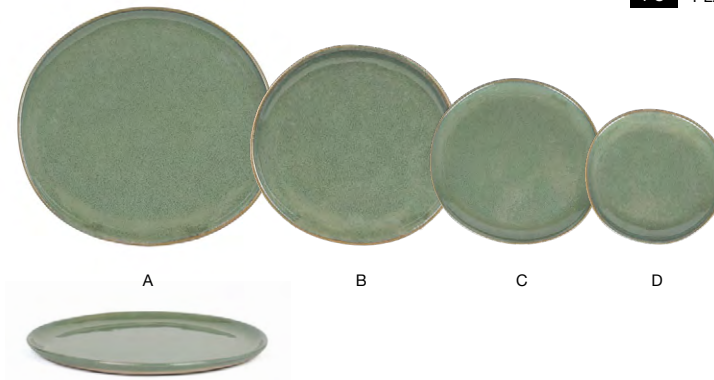

- **A 11" Round Artefact® Plate - Moss** pack 4 **DDP068GRP21** **PC**
  11 dia x .75 in | 28 dia x 1.9 cm
- **B 9" Round Artefact® Plate - Moss** pack 6 **DDP069GRP22**
  9 dia x .75 in | 23 dia x 1.8 cm
- **C 7.5" Round Artefact® Plate - Moss** pack 12 **DSP036GRP23**
  7.5 dia x .75 in | 19 dia x 1.8 cm
- **D 6" Round Artefact® Plate - Moss** pack 12 **DAP082GRP23**
  6 dia x .5 in | 15 dia x 1.4 cm