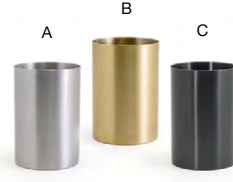

- **A Round Brushed Stainless Holder - Silver** pack 6 **DMU020BSS22**
  2.5 dia x 3.75 in | 6.5 dia x 9.7 cm
- **B Round Brushed Stainless Holder - Matte Brass** pack 6 **DMU020GOS22**
  2.5 dia x 3.75 in | 6.5 dia x 9.7 cm
- **C Round Brushed Stainless Holder - Matte Black** pack 6 **DMU020BKS22**
  2.5 dia x 3.75 in | 6.5 dia x 9.7 cm