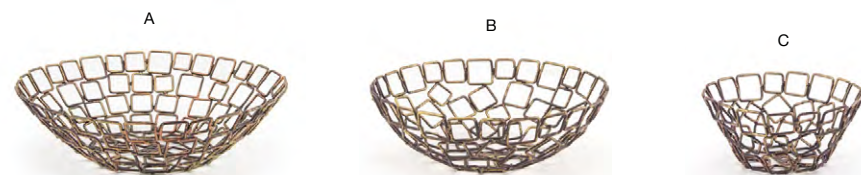

A 10" Round Coppered Link Basket pack 6 **BBK011GOI22**
10 dia x 3 in | 25.2 dia x 7.4 cm
B 8" Round Coppered Link Basket pack 6 **BBK013GOI22**
8 dia x 2.75 in | 20.5 dia x 7 cm
C 5.5" Round Coppered Link Basket pack 12 **BBK012GOI23**
5.5 dia x 2.5 in | 14 dia x 6.5 cm

Holds menus
and cards