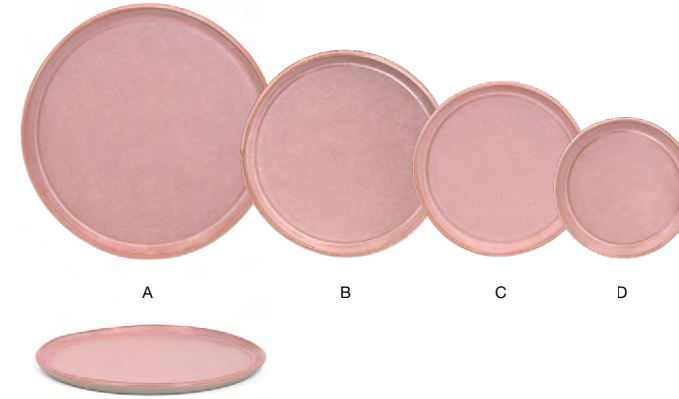

- **A 11" Round Mezze™ Plate - Guava** pack 4 **DDP098PIP21** **PC**
  11 dia x .5 in | 28.2 dia x 1.5 cm
- **B 9" Round Mezze™ Plate - Guava** pack 6 **DSP048PIP22**
  9 dia x .5 in | 23.1 dia x 1.5 cm
- **C 7.5" Round Mezze™ Plate - Guava** pack 12 **DAP093PIP23**
  7.5 dia x .5 in | 19.3 dia x 1.5 cm
- **D 6" Round Mezze™ Plate - Guava** pack 12 **DBB042PIP23**
  6 dia x .5 in | 15.5 dia x 1.3 cm