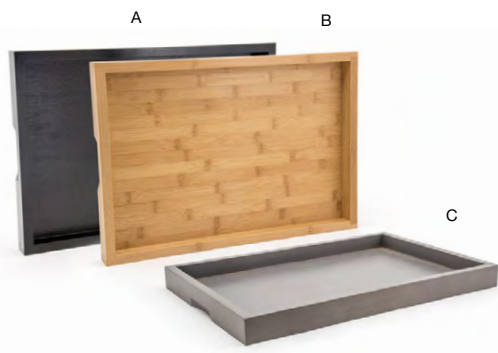

- **A 19" x 13" Bali Tray - Black** pack 4 **RRT005BKB11**
  19 x 13 x 1.5 in | 48 x 33 x 4 cm
- **B 19" x 13" Bali Tray - Natural** pack 4 **RRT005BBB11**
  19 x 13 x 1.5 in | 48 x 33 x 4 cm
- **C 19" x 13" Bali Tray - Smoke** pack 4 **RRT005GYB11**
  19 x 13 x 1.5 in | 48 x 33 x 4 cm

- **19" x 13" Asheville Tray - Cider**
  19 x 13 x 1.5 in | 48 x 33 x 4 cm
  pack 4
  RRT005NAW21