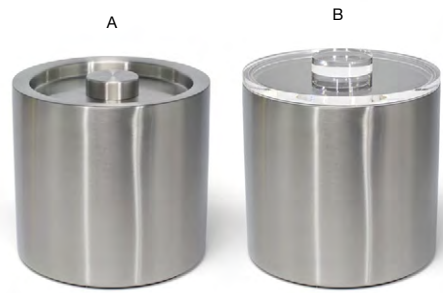

- **A 3 qt Round Brushed Stainless Ice Bucket - Silver** pack 4 **RIB024BSS21**
  7.5 dia x 7.25 in | 19 dia x 18.3 cm, 2.8 L
- **B 3 qt Round Brushed Stainless Ice Bucket - Silver with Acrylic Lid** pack 4 **RIB030BSS21**
  7.5 dia x 7.75 in | 19 dia x 20 cm, 2.8 L