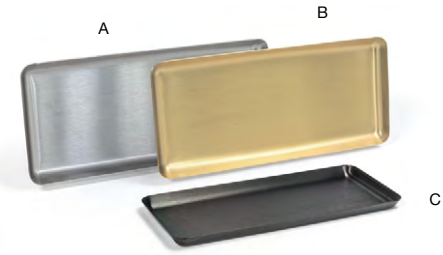

AMENITY TRAY OPTIONS - LARGEST TO SMALLEST

- **A 10" x 4.5" Brushed Stainless Amenity Tray - Silver** pack 6 **RTR037BSS22**
  10 x 4.5 x .5 in | 25.4 x 11.4 x 1.4 cm
- **B 10" x 4.5" Brushed Stainless Amenity Tray - Matte Brass** pack 6 **RTR037GOS22**
  10 x 4.5 x .5 in | 25.4 x 11.4 x 1.4 cm
- **C 10" x 4.5" Brushed Stainless Amenity Tray - Matte Black** pack 6 **RTR037BKS22**
  10 x 4.5 x .5 in | 25.4 x 11.4 x 1.4 cm