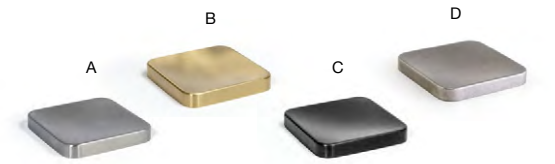

3.25" Square Kyoto™ Dish - 4 oz
DSD026WHP13
See on page 38

10.75" x 3.5" Brushed Stainless Triple Dish Holder - Silver
10.75 x 3.5 x .75 in | 27.4 x 9 x 1.7 cm
pack 6
BHO006BSS12

Fits:
3 oz Tall Square Arctic™ Dish
DSD022CLG13 clear
DSD022FRG13 frosted
See on page 157