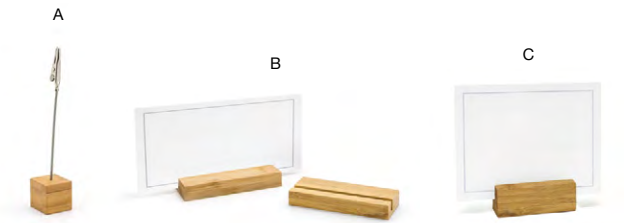

A 1" Square Bamboo Menu/Sign Clip pack 12 **BHO034BBB23**
1 sq x 5 in | 2.5 sq x 13 cm

B 3.75" x 1.5" Bamboo Menu/Sign Holder pack 12 **BHO073BBB23**
3.75 x 1.5 x .5 in | 9.8 x 3.8 x 1.4 cm

C 2.25" x 0.75" Bamboo Menu/Sign Holder pack 12 **BHO029BBB23**
2.25 x .75 x .75 in | 5.7 x 1.9 x 1.9 cm