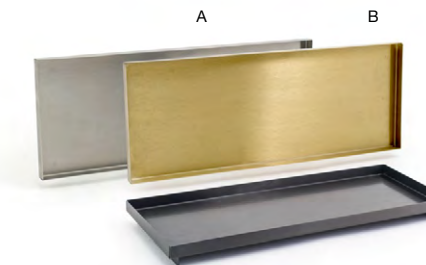

STAINLESS STEEL

TOKYO
matte black, matte brass & silver

Traditional forms are reimagined using bold materials in the Tokyo collection to enhance any bath or guestroom display. Crafted from the highest quality stainless steel, this durable collection is sleek and functional.

CORROSION-RESISTANT | PERMANENT PVD FINISH | THICK GAUGE

- **A 4.25" Round Brushed Stainless Soap Dish - Silver** pack 12 **RSD012BSS13**
  4.25 dia x .75 in | 11 dia x 2 cm
- **B 4.25" Round Brushed Stainless Soap Dish - Matte Brass** pack 12 **RSD012GOS13**
  4.25 dia x .75 in | 11 dia x 2 cm
- **C 4.25" Round Brushed Stainless Soap Dish - Matte Black** pack 12 **RSD012BKS13**
  4.25 dia x .75 in | 11 dia x 2 cm

- **A 4" Square Brushed Stainless Soap Dish - Silver** pack 12 **RSD030BSS23**
  4 sq x .5 in | 10.3 sq x 1.5 cm
- **B 4" Square Brushed Stainless Soap Dish - Matte Brass** pack 12 **RSD030GOS23**
  4 sq x .5 in | 10.3 sq x 1.5 cm
- **C 4" Square Brushed Stainless Soap Dish - Matte Black** pack 12 **RSD030BKS23**
  4 sq x .5 in | 10.3 sq x 1.5 cm

- **A 10" x 4.5" Brushed Stainless Amenity Tray - Silver** pack 6 **RTR037BSS22**
  10 x 4.5 x .5 in | 25.4 x 11.4 x 1.4 cm
- **B 10" x 4.5" Brushed Stainless Amenity Tray - Matte Brass** pack 6 **RTR037GOS22**
  10 x 4.5 x .5 in | 25.4 x 11.4 x 1.4 cm
- **C 10" x 4.5" Brushed Stainless Amenity Tray - Matte Black** pack 6 **RTR037BKS22**
  10 x 4.5 x .5 in | 25.4 x 11.4 x 1.4 cm

- **A 6" Square Brushed Stainless Amenity Tray - Silver** pack 6 **RTR015BSS12**
  6 sq x 1 in | 15.3 sq x 2.4 cm
- **B 6" Square Brushed Stainless Amenity Tray - Matte Black** pack 6 **RTR015BKS12**
  6 sq x 1 in | 15.3 sq x 2.4 cm

- **A 12.25" x 4.75" Brushed Stainless Amenity Tray - Silver** pack 6 **RTR014BSS12**
  12.25 x 4.75 x 1 in | 30.8 x 12 x 2.5 cm
- **B 12.25" x 4.75" Brushed Stainless Amenity Tray - Matte Brass** pack 6 **RTR014GOS12**
  12.25 x 4.75 x 1 in | 30.8 x 12 x 2.5 cm
- **C 12.25" x 4.75" Brushed Stainless Amenity Tray - Matte Black** pack 6 **RTR014BKS12**
  12.25 x 4.75 x 1 in | 30.8 x 12 x 2.5 cm