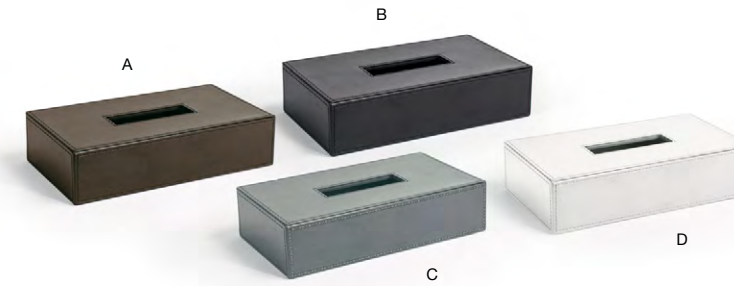

- **A London Rectangle Tissue Cover - Brown** pack 4 **RTB032BRL21**
  10.25 x 5.75 x 2.5 in | 26 x 14.5 x 6.3 cm
- **B London Rectangle Tissue Cover - Black** pack 4 **RTB032BKL21**
  10.25 x 5.75 x 2.5 in | 26 x 14.5 x 6.3 cm
- **C London Rectangle Tissue Cover - Smoke** pack 4 **RTB032GYL21**
  10.25 x 5.75 x 2.5 in | 26 x 14.5 x 6.3 cm
- **D London Rectangle Tissue Cover - White** pack 4 **RTB032WHL21**
  10.25 x 5.75 x 2.5 in | 26 x 14.5 x 6.3 cm