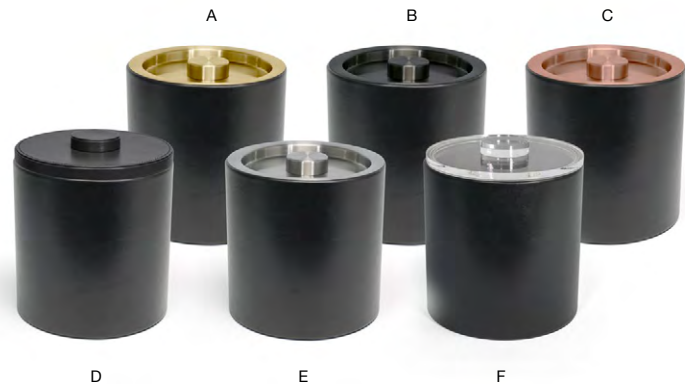

Proprietary 3 part plastic insert keeps ice and water separate.

Easy to keep clean and sanitary.

Removable and dishwasher safe liner.

Easy to keep clean and sanitary.

BLACK BASE COMBINATIONS

- A** 3.5 qt Round London Ice Bucket - Black with Matte Brass Lid pack 4 **RIB026BKL21**
7.5 dia x 8.25 in | 19.2 dia x 21.1 cm, 3.3 L
- B** 3.5 qt Round London Ice Bucket - Black with Matte Black Lid pack 4 **RIB027BKL21**
7.5 dia x 8.25 in | 19.2 dia x 21.1 cm, 3.3 L
- C** 3.5 qt Round London Ice Bucket - Black with Rose Gold Lid pack 4 **RIB074BKL21**
7.5 dia x 8.25 in | 19.2 dia x 21.1 cm, 3.3 L
- D** 3.5 qt Round London Ice Bucket - Black pack 4 **RIB017BKL21**
7.5 dia x 8.75 in | 19.2 dia x 22.5 cm, 3.3 L
- E** 3.5 qt Round London Ice Bucket - Black with Silver Lid pack 4 **RIB025BKL21**
7.5 dia x 8.25 in | 19.2 dia x 21.1 cm, 3.3 L
- F** 3.5 qt Round London Ice Bucket - Black with Acrylic Lid pack 4 **RIB020BKL21**
7.5 dia x 8.75 in | 19.2 dia x 22 cm, 3.3 L