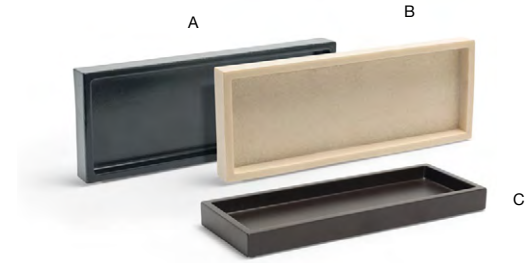

- **A 11.75" x 4.5" Morocco Amenity Tray - Onyx** pack 6 **RTR010BKR12**
  11.75 x 4.5 x 1 in | 30 x 11.5 x 2.5 cm
- **B 11.75" x 4.5" Morocco Amenity Tray - Stone** pack 6 **RTR010GYR12**
  11.75 x 4.5 x 1 in | 30 x 11.5 x 2.5 cm
- **C 11.75" x 4.5" Morocco Amenity Tray - Chocolate** pack 6 **RTR010ESR12**
  11.75 x 4.5 x 1 in | 30 x 11.5 x 2.5 cm