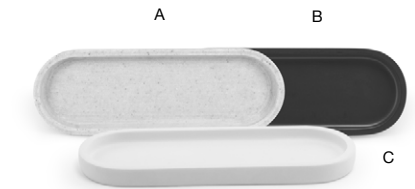

- **A 10.5" x 3.75" Miami Amenity Tray - Cement Grey** pack 6 **RTR009GYR12**
  10.5 x 3.75 x .75 in | 26.9 x 9.5 x 2 cm
- **B 10.5" x 3.75" Miami Amenity Tray - Chocolate** pack 6 **RTR009ESR12**
  10.5 x 3.75 x .75 in | 26.9 x 9.5 x 2 cm
- **C 10.5" x 3.75" Miami Amenity Tray - Shell** pack 6 **RTR009WHR12**
  10.5 x 3.75 x .75 in | 26.9 x 9.5 x 2 cm