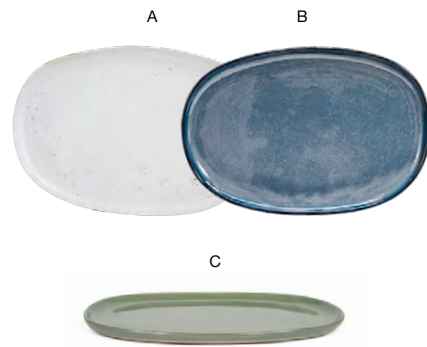

- **A 13" Oval Artefact® Platter - Ash** pack 4 **DOS033BEP21**
  13 x 9.25 x .75 in | 33 x 23.5 x 2 cm
- **B 13" Oval Artefact® Platter - Indigo** pack 4 **DOS033BLP21**
  13 x 9.25 x .75 in | 33 x 23.5 x 2 cm
- **C 13" Oval Artefact® Platter - Moss** pack 4 **DOS033GRP21**
  13 x 9.25 x .75 in | 33 x 23.5 x 2 cm