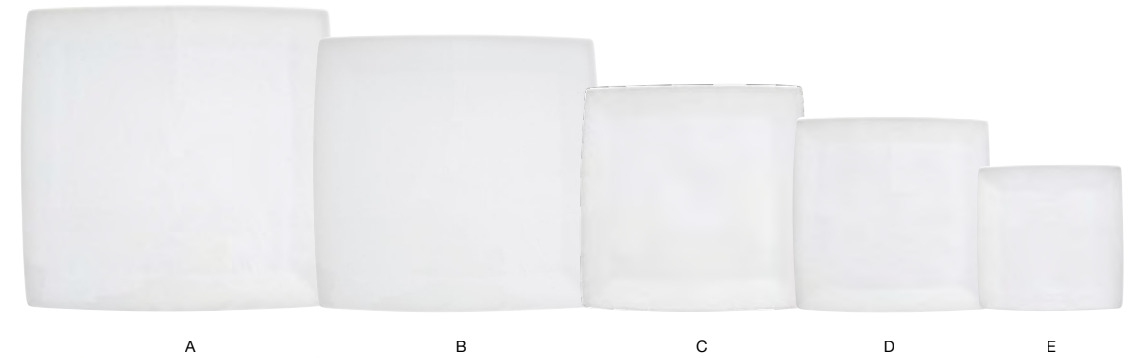

A 12.5" Square Canvas® Plate	pack 4	DOS017WHP21	D 7.5" Square Canvas® Plate	pack 12	DAP027WHP23
12.5 sq x .5 in | 31.8 sq x 1.2 cm			7.5 sq x .5 in | 19.3 sq x 1.3 cm		
B 11" Square Canvas® Plate	pack 6	DDP025WHP22	E 5.5" Square Canvas® Plate	pack 12	DAP044WHP23
11 sq x .5 in | 27.8 sq x 1.4 cm			5.5 sq x .5 in | 14 sq x 1 cm		
C 9" Square Canvas® Plate	pack 6	DSP016WHP22			
9 sq x .5 in | 23 sq x 1.1 cm