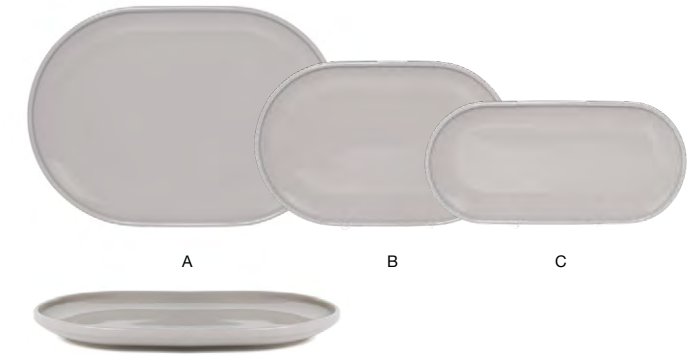

- **A 13" Oval Bevel™ Platter - Stone** pack 4 **DDP096GYP21**
  13 x 9 x 1.25 in | 33 x 23 x 3.2 cm
- **B 11" x 7" Oval Bevel™ Plate - Stone** pack 6 **DSU011GYP22**
  11 x 7 x 1 in | 28 x 18 x 2.7 cm
- **C 11" x 5" Oval Bevel™ Plate - Stone** pack 12 **DSU012GYP23**
  11 x 5 x 1 in | 28 x 13 x 2.7 cm