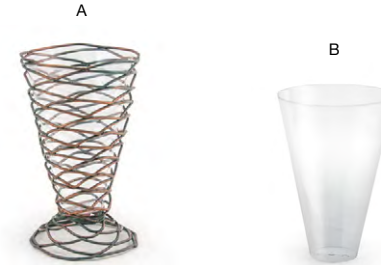

A 4" Round Patina Cone pack 12 **TCS008PTI23**
4 dia x 7 in | 10.2 dia x 17.7 cm
B 3.5" Round Patina Cone Liner - 14 oz pack 96 **BHO020CLT27**
3.5 dia x 5 in | 9 dia x 13 cm, 414 ml