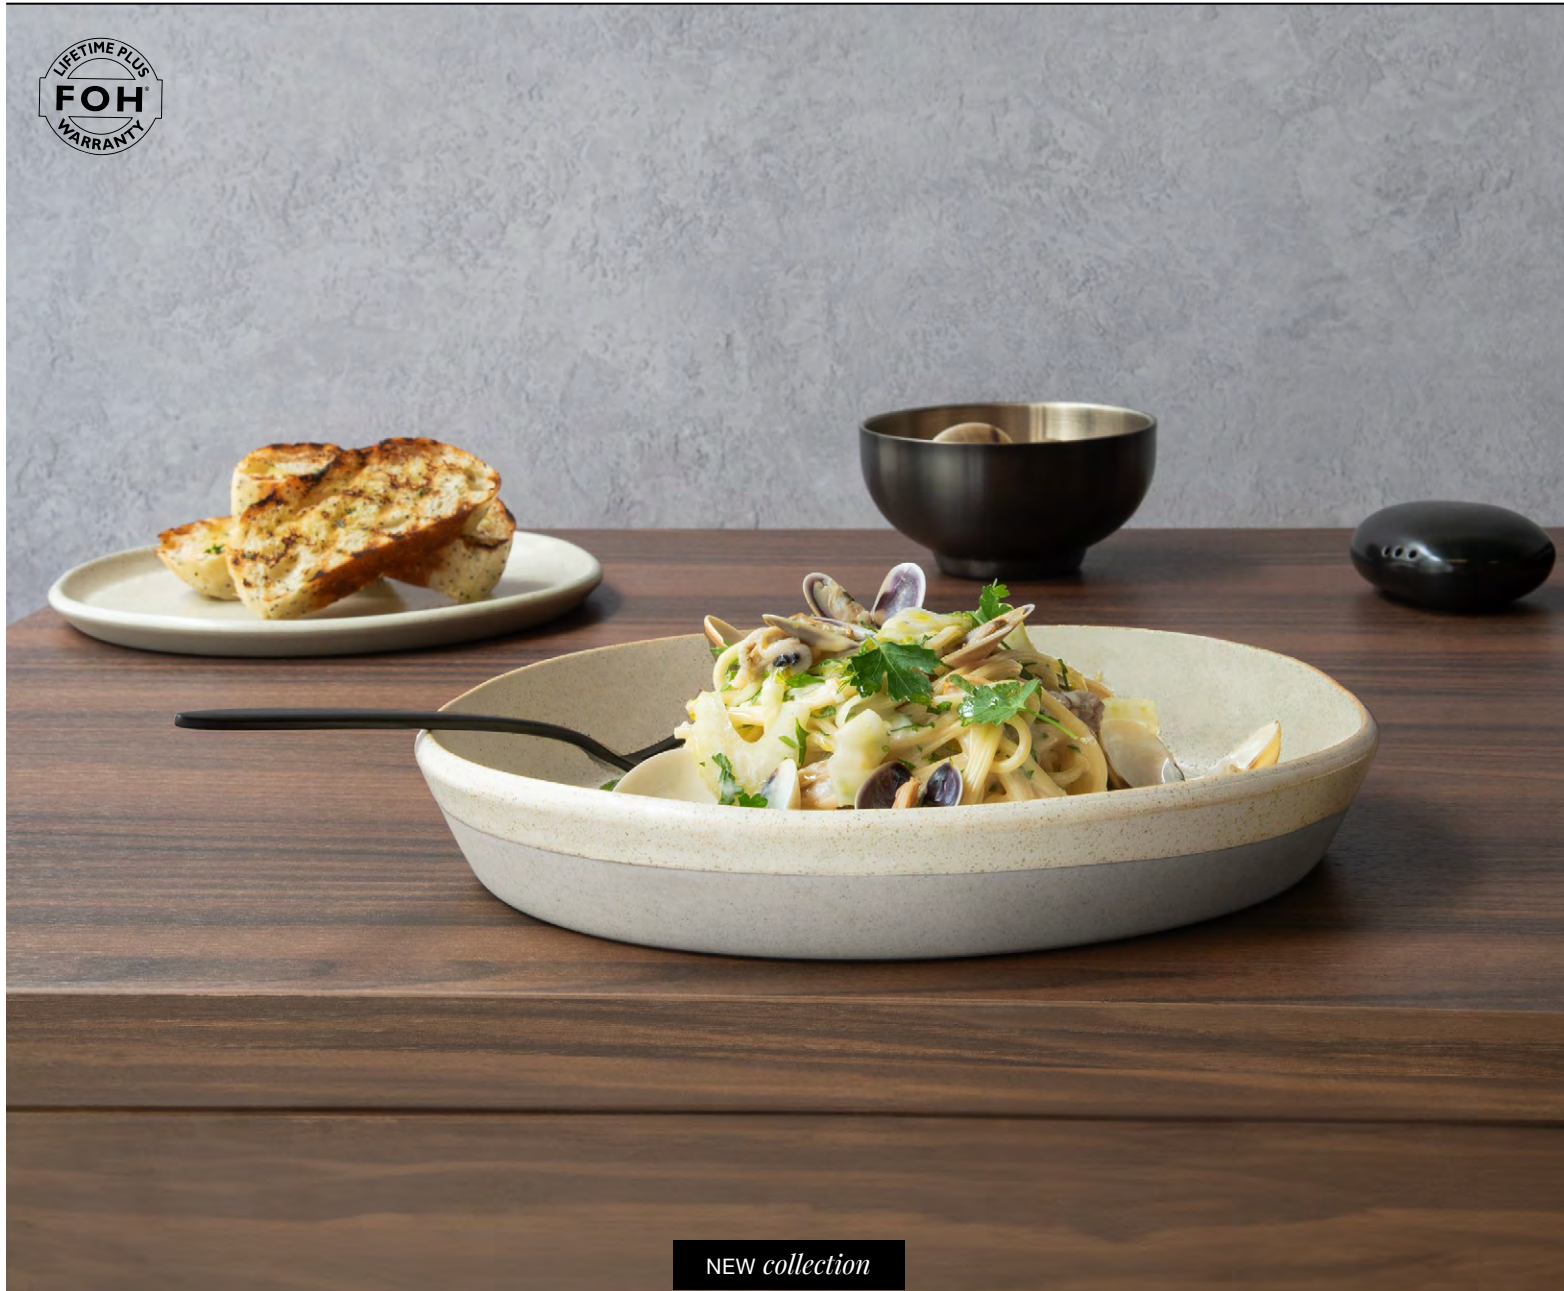

NEW collection

MEZZE™ sesame

Mezze™ Sesame provides a versatile foundation for all cuisines. Each plate features a flexible neutral base, adorned with subtle speckling in its beautiful reactive glaze.

HIGH-TEMPERATURE COLORED PORCELAIN | LIFETIME PLUS WARRANTY | ARTISANAL DESIGN

More Colors Available
Pages 108-111

PC PLATE COVER AVAILABLE

NEW collection