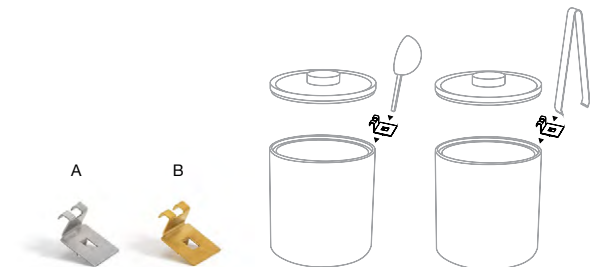

A Brushed Stainless Ice Bucket Scoop/Tong Holder - Silver	pack 12	RTH002BSS83
1.25 x 1 x .5 in | 3 x 2.6 x 1.1 cm		
B Brushed Stainless Ice Bucket Scoop/Tong Holder - Matte Brass	pack 12	RTH002GOS83
1.25 x 1 x .5 in | 3 x 2.6 x 1.1 cm