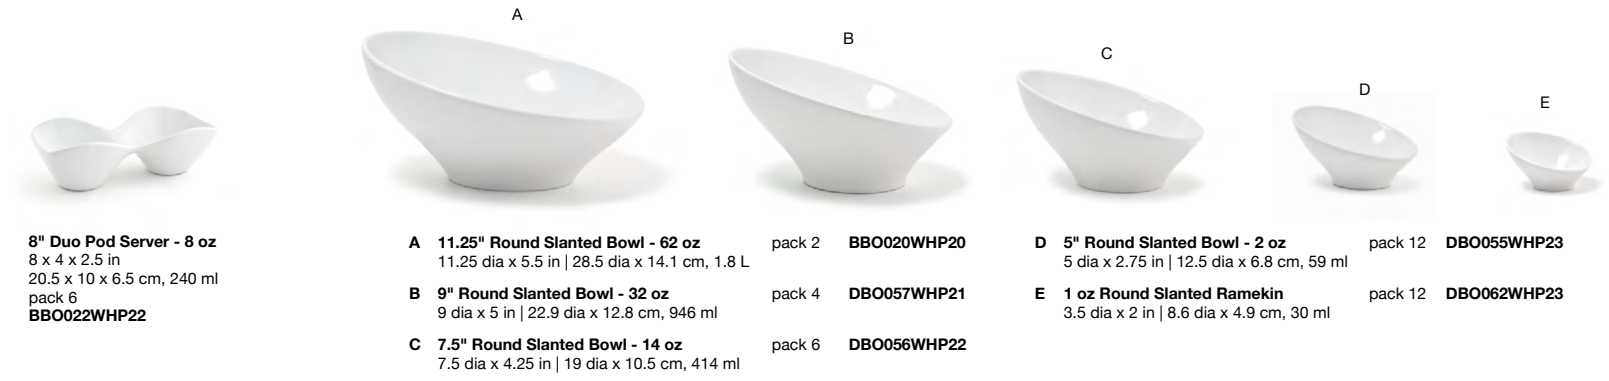

8" Duo Pod Server - 8 oz
8 x 4 x 2.5 in
20.5 x 10 x 6.5 cm, 240 ml
pack 6
BBO022WHP22

A 11.25" Round Slanted Bowl - 62 oz pack 2 **BBO020WHP20**
11.25 dia x 5.5 in | 28.5 dia x 14.1 cm, 1.8 L

B 9" Round Slanted Bowl - 32 oz pack 4 **DBO057WHP21**
9 dia x 5 in | 22.9 dia x 12.8 cm, 946 ml

C 7.5" Round Slanted Bowl - 14 oz pack 6 **DBO056WHP22**
7.5 dia x 4.25 in | 19 dia x 10.5 cm, 414 ml

D 5" Round Slanted Bowl - 2 oz pack 12 **DBO055WHP23**
5 dia x 2.75 in | 12.5 dia x 6.8 cm, 59 ml

E 1 oz Round Slanted Ramekin pack 12 **DBO062WHP23**
3.5 dia x 2 in | 8.6 dia x 4.9 cm, 30 ml