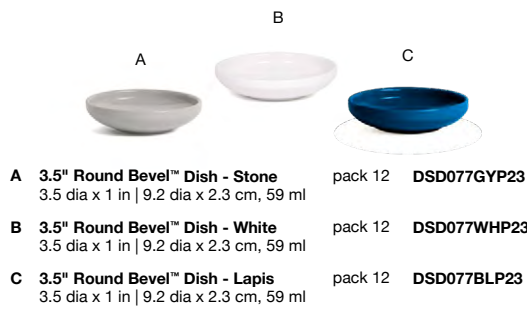

SOAP DISH OPTIONS - LARGEST TO SMALLEST

- **A 3.5" Round Bevel™ Dish - Stone** pack 12 **DSD077GYP23**
  3.5 dia x 1 in | 9.2 dia x 2.3 cm, 59 ml
- **B 3.5" Round Bevel™ Dish - White** pack 12 **DSD077WHP23**
  3.5 dia x 1 in | 9.2 dia x 2.3 cm, 59 ml
- **C 3.5" Round Bevel™ Dish - Lapis** pack 12 **DSD077BLP23**
  3.5 dia x 1 in | 9.2 dia x 2.3 cm, 59 ml

- **A 3.25" Square Arctic™ Soap Dish - Frosted** pack 12 **DSD022FRG13**
  3.5 sq x .75 in | 9.1 sq x 2.2 cm, 89 ml
- **B 3.25" Square Arctic™ Soap Dish - Clear** pack 12 **DSD022CLG13**
  3.5 sq x .75 in | 9.1 sq x 2.2 cm, 89 ml

- **3.5" Square Kyoto™ Dish** pack 12 **DAP039WHP23**
  3.5 sq x .75 in | 8.9 sq x 1.9 cm, 30 ml