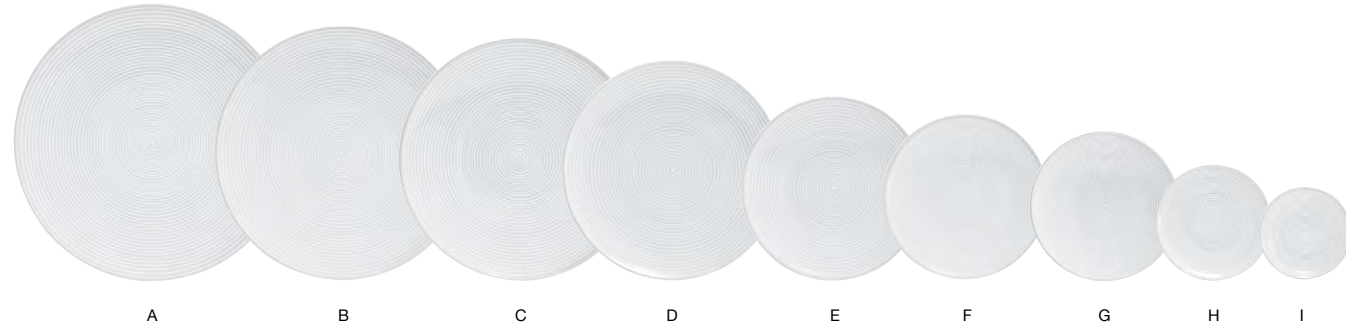

- **A 12" Round Spiral® Plate** pack 6 **DOS006WHP22**
- **B 11" Round Spiral® Plate** pack 6 **DDP018WHP22** **PC**
- **C 10.5" Round Spiral® Plate** pack 6 **DDP048WHP22** **PC**
- **D 9.5" Round Spiral® Plate** pack 6 **DSP022WHP22** **PC**
- **E 8" Round Spiral® Plate** pack 12 **DSP008WHP23**

- **F 7.25" Round Spiral® Plate** pack 6 **DAP059WHP22**
- **G 6.5" Round Spiral® Plate** pack 12 **DBB001WHP23**
- **H 5" Round Spiral® Plate** pack 12 **DAP069WHP23**
- **I 4" Round Spiral® Dish - 2.5 oz** pack 12 **DSD058WHP23**