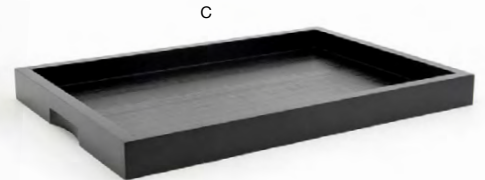

C 19" x 13" Bamboo Tray - Black pack 4 **RRT005BKB11**
19 x 13 x 1.5 in | 48 x 33 x 4 cm

Metroweave® tray liners available
See on pages 186-191