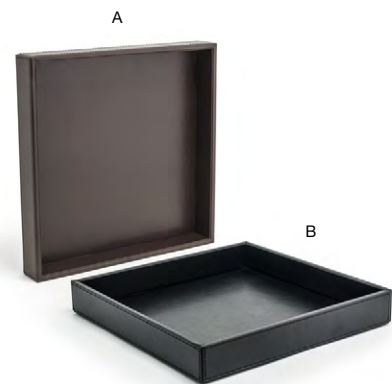

A 12" Square London Tray - Brown pack 4 RTR019BRL11
12 sq x 1.75 in | 30.5 sq x 4.5 cm

B 12" Square London Tray - Black pack 4 RTR019BKL11
12 sq x 1.75 in | 30.5 sq x 4.5 cm