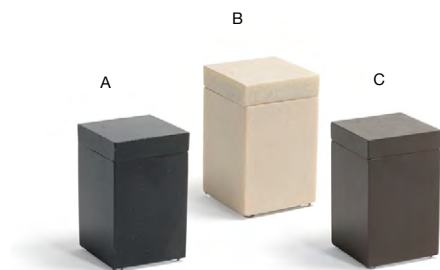

- **A Morocco Jar with Lid - Onyx** pack 6 **RJR009BKR12**
  2.5 sq x 4.25 in | 6.6 sq x 10.5 cm
- **B Morocco Jar with Lid - Stone** pack 6 **RJR009GYR12**
  2.5 sq x 4.25 in | 6.6 sq x 10.5 cm
- **C Morocco Jar with Lid - Chocolate** pack 6 **RJR009ESR12**
  2.5 sq x 4.25 in | 6.6 sq x 10.5 cm

Clear window to view contents level