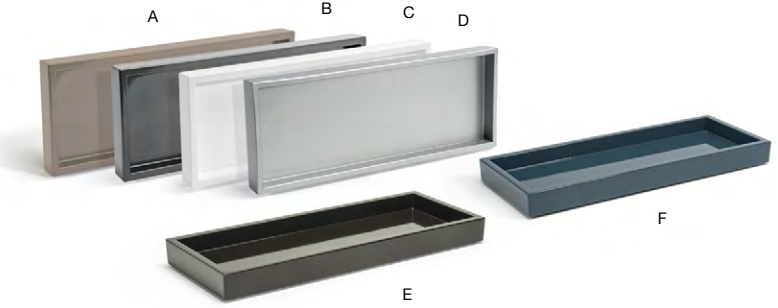

COMPOSITE

- A 4.25" x 3.25" New York Soap Dish - Stone pack 12 RSD010BET13 **NEW**
  4.25 x 3.25 x .75 in | 11 x 8.3 x 2 cm
- B 4.25" x 3.25" New York Soap Dish - Onyx pack 12 RSD010BKT13
  4.25 x 3.25 x .75 in | 11 x 8.3 x 2 cm
- C 4.25" x 3.25" New York Soap Dish - Snow pack 12 RSD010WHT13
  4.25 x 3.25 x .75 in | 11 x 8.3 x 2 cm
- D 4.25" x 3.25" New York Soap Dish - Steel pack 12 RSD010SIT13
  4.25 x 3.25 x .75 in | 11 x 8.3 x 2 cm
- E 4.25" x 3.25" New York Soap Dish - Chocolate pack 12 RSD010EST13
  4.25 x 3.25 x .75 in | 11 x 8.3 x 2 cm
- F 4.25" x 3.25" New York Soap Dish - Peacock pack 12 RSD010BLT23
  4.25 x 3.25 x .75 in | 11 x 8.3 x 2 cm

- A 10" x 3.5" New York Amenity Tray - Onyx pack 12 RTR027BKT13
  10 x 3.5 x 1 in | 25.7 x 9 x 2.5 cm
- B 10" x 3.5" New York Amenity Tray - Snow pack 12 RTR027WHT13
  10 x 3.5 x 1 in | 25.7 x 9 x 2.5 cm

- A 11.75" x 4.5" New York Amenity Tray - Stone pack 6 RTR012BET12 **NEW**
  11.75 x 4.5 x 1 in | 30.1 x 11.7 x 2.5 cm
- B 11.75" x 4.5" New York Amenity Tray - Onyx pack 6 RTR012BKT12
  11.75 x 4.5 x 1 in | 30.1 x 11.7 x 2.5 cm
- C 11.75" x 4.5" New York Amenity Tray - Snow pack 6 RTR012WHT12
  11.75 x 4.5 x 1 in | 30.1 x 11.7 x 2.5 cm
- D 11.75" x 4.5" New York Amenity Tray - Steel pack 6 RTR012SIT12
  11.75 x 4.5 x 1 in | 30.1 x 11.7 x 2.5 cm
- E 11.75" x 4.5" New York Amenity Tray - Chocolate pack 6 RTR012EST12
  11.75 x 4.5 x 1 in | 30.1 x 11.7 x 2.5 cm
- F 11.75" x 4.5" New York Amenity Tray - Peacock pack 6 RTR012BLT22
  11.75 x 4.5 x 1 in | 30.1 x 11.7 x 2.5 cm

NEW YORK

chocolate, onyx, peacock, snow, steel & stone

New York blends form, function, and fashion in a high-gloss, chip-resistant composite material. Designed with clean, structured lines, this collection is available in sophisticated color options for distinctive spaces.

EASY-CARE | FINGERPRINT & SMUDGE-RESISTANT | DURABLE CONSTRUCTION