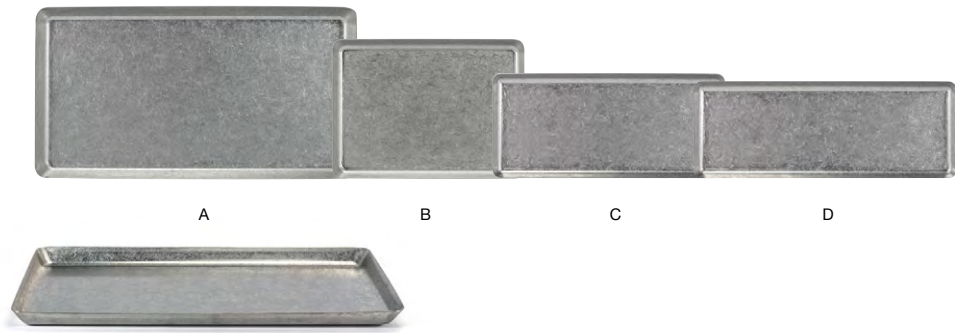

A 12.5" x 8.25" Stainless Mod® Plate - Antique pack 4 **DSP039ANS21**
12.5 x 8.25 x .75 in | 31.5 x 21 x 1.6 cm

B 8.25" x 6" Stainless Mod® Plate - Antique pack 6 **DAP083ANS22**
8.25 x 6 x .5 in | 21 x 15.3 x 1.3 cm