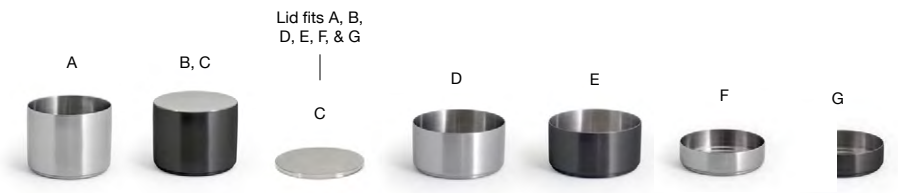

ASK ABOUT
customization!

A 14 oz Soho Mug 5 x 3.5 x 4 in | 12.4 x 9.2 x 10.3 cm, 414 ml pack 12 DMU010WHP23	E 6 oz Soho Cup 4.25 x 3.25 x 2.5 in | 10.6 x 8.2 x 6.3 cm, 177 ml pack 12 DCS011WHP23
B 10 oz Soho Cup 4.75 x 3.75 x 3 in | 12.3 x 9.4 x 7.5 cm, 296 ml pack 12 DCS013WHP23	F 5.25" Round Soho Saucer 5.25 dia x .75 in | 13.4 dia x 2 cm pack 12 DCS012WHP23
C 5.75" Round Soho Saucer 5.75 dia x .75 in | 14.9 dia x 2.1 cm pack 12 DCS014WHP23	G 3 oz Soho Cup 3.25 x 2.5 x 2 in | 8.3 x 6.3 x 5 cm, 89 ml pack 12 DCS019WHP23
D 8 oz Soho Cup 4 x 3 x 3.5 in | 10 x 7.6 x 8.8 cm, 237 ml pack 12 DMU022WHP23	H 4.5" Round Soho Saucer 4.5 dia x .75 in | 11.2 dia x 1.8 cm pack 12 DCS020WHP23

A 14.5" Round Brushed Stainless Soho Bowl - 350 oz - Silver 14.5 dia x 4.5 in | 37 dia x 11.5 cm, 10.4 L pack 1 BBO040BSS28	C 7.5" Round Brushed Stainless Soho Bowl - 42 oz - Silver 7.5 dia x 2 in | 19 dia x 5 cm, 1.2 L pack 12 DBO169BSS23
B 9" Round Brushed Stainless Soho Bowl - 48 oz - Silver 9 dia x 1.5 in | 22.8 dia x 3.6 cm, 1.4 L pack 12 DBO170BSS23	D 5.5" Round Brushed Stainless Soho Bowl - 22 oz - Silver 5.5 dia x 1.75 in | 14 dia x 4.3 cm, 651 ml pack 12 DBO168BSS23

Comfortably fits 7-9 bottles

Includes 1 tea infuser