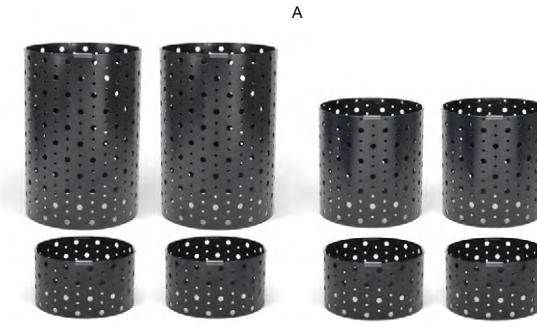

1. **A+B Buffet Essentials - Dots - Smoke Glass on Matte Black** **BST024MUM28**
   Dots Risers - Set of 4 - Matte Black pack 2
   14" Round Tempered Glass Board - Smoke pack 4
   36" x 14" Tempered Glass Board - Smoke pack 2
2. **A+C Buffet Essentials - Dots - Clear Glass on Matte Black** **BST025MUM28**
   Dots Risers - Set of 4 - Matte Black pack 2
   14" Round Tempered Glass Board - Clear pack 4
   36" x 14" Tempered Glass Board - Clear pack 2

BOARD OPTIONS

1. **A+D Buffet Essentials - Dots - Black Bamboo on Matte Black** **BST026MUM28**
   Dots Risers - Set of 4 - Matte Black pack 2
   14" Round Bamboo Board - Black pack 4
   36" x 14" Bamboo Board - Black pack 2