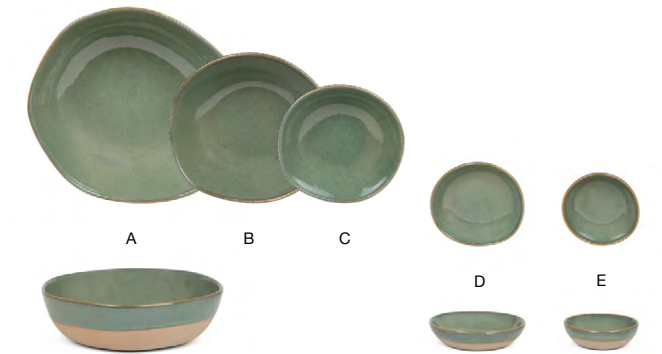

- **A 8.75" Round Artefact® Bowl - 48 oz - Moss** pack 4 **DBO161GRP21**
  8.75 dia x 2.75 in | 22 dia x 7.2 cm, 1.4 L
- **B 7" Round Artefact® Bowl - 24 oz - Moss** pack 6 **DBO163GRP22**
  7 dia x 2.25 in | 18 dia x 5.9 cm, 710 ml
- **C 5.25" Round Artefact® Bowl - 11 oz - Moss** pack 12 **DBO164GRP23**
  5.25 dia x 1.75 in | 13.4 dia x 4.2 cm, 325 ml
- **D 3.5 oz Round Artefact® Ramekin - White** pack 12 **DSD070GRP23**
  4 dia x 1 in | 10.2 dia x 2.5 cm, 104 ml
- **E 2 oz Round Artefact® Ramekin - Moss** pack 12 **DSD071GRP23**
  3.25 dia x 1 in | 8.1 dia x 2.5 cm, 59 ml

- **A 16 oz Artefact® Mug - Moss** pack 12 **DMU027GRP23**
  5.75 x 4.25 x 3.25 in | 14.7 x 10.5 x 8.5 cm, 473 ml
- **B 11 oz Artefact® Cup - Moss** pack 12 **DMU026GRP23**
  5 x 3.5 x 3 in | 12.6 x 9.2 x 7.5 cm, 325 ml
- **C 6" Round Artefact® Saucer - Moss** pack 12 **DCS064GRP23**
  6 dia x .75 in | 15.5 dia x 1.6 cm
- **D 3 oz Artefact® Cup - Moss** pack 12 **DCS069GRP23**
  3.25 x 2.5 x 1.75 in | 8.3 x 6.5 x 4.7 cm, 89 ml
- **E 4.5" Artefact® Saucer - Moss** pack 12 **DCS070GRP23**
  4.5 dia x .5 in | 11.7 dia x 1.4 cm

- **A 8 oz Artefact® Pourer - Moss** pack 12 **TCR019GRP23**
  3.5 dia x 3.75 in | 8.6 dia x 9.4 cm, 237 ml
- **B 4 oz Artefact® Pourer - Moss** pack 12 **TCR018GRP23**
  2.75 dia x 3 in | 6.8 dia x 7.6 cm, 118 ml
- **C 4" x 3" Artefact® Holder - Moss** pack 6 **TSH010GRP22**
  4 x 3 x 2 in | 10 x 7.5 x 5.1 cm
- **D Artefact® Salt & Pepper Set - 3 oz - Moss** pack 6 **TSP105GRP22**
  2 dia x 3 in | 5.2 dia x 7.6 cm, 90 ml