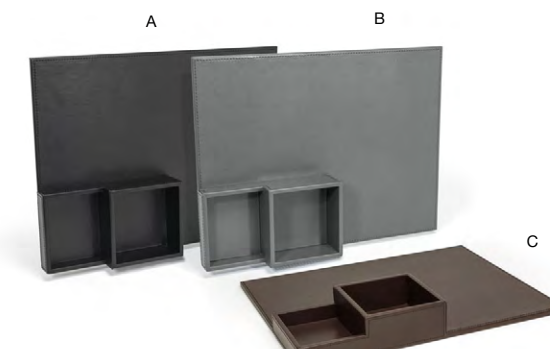

- **A 15.5" x 11.75" London Flat Tray - Black** pack 4 **RRT025BKL21**
  15.5 x 11.75 x 2 in | 39.5 x 30 x 5.2 cm
- **B 15.5" x 11.75" London Flat Tray - Smoke** pack 4 **RRT025GYL21**
  15.5 x 11.75 x 2 in | 39.5 x 30 x 5.2 cm
- **C 15.5" x 11.75" London Flat Tray - Brown** pack 4 **RRT025BRL21**
  15.5 x 11.75 x 2 in | 39.5 x 30 x 5.2 cm