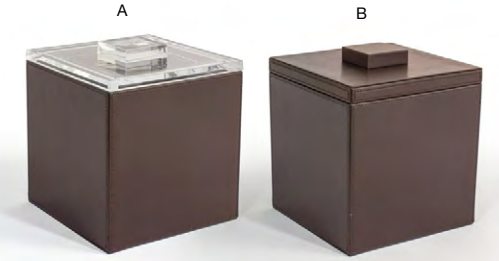

- **A 3.5 qt Square London Ice Bucket - Brown with Acrylic Lid** pack 4 **RIB002BRL11**
  7 sq x 7.75 in | 17.8 sq x 19.5 cm, 3.3 L
- **B 3.5 qt Square London Ice Bucket - Brown** pack 4 **RIB001BRL11**
  7 sq x 8 in | 17.8 sq x 20.4 cm, 3.3 L