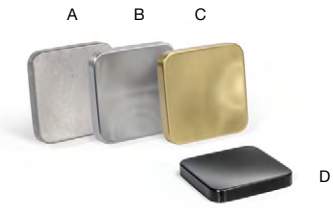

SOAP DISH OPTIONS - LARGEST TO SMALLEST

A 4\"/>