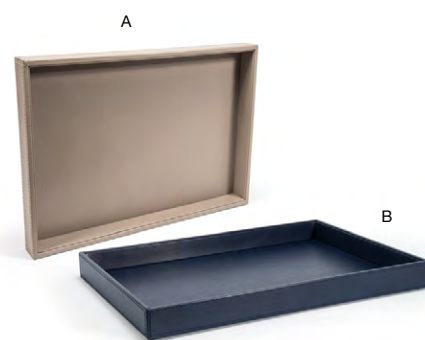

- **A 18.25" x 12.5" London Tray - Stone** pack 4 **RRT023BEL21**
  18.25 x 12.5 x 1.75 in | 46.5 x 31.6 x 4.3 cm
- **B 18.25" x 12.5" London Tray - Navy** pack 4 **RRT023BLL21**
  18.25 x 12.5 x 1.75 in | 46.5 x 31.6 x 4.3 cm