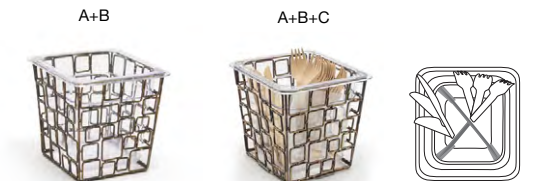

A 1/6 Size Pan - Deep pack 4 **BHO054CLT21**
6.75 x 6.25 x 5.75 in, 2.25 qt | 17.3 x 16 x 14.6 cm, 2.1 L
B 1/6 Size Coppered Link Housing - Deep pack 4 **BHO051GOI21**
6.25 x 5.75 x 6 in | 15.6 x 14.4 x 15.2 cm
A+B 1/6 Size Coppered Link Housing/Pan Set - Deep pack 4 **BHO061GOI21**
6.75 x 6.25 x 6 in, 2.25 qt | 17.3 x 16 x 15.2 cm, 2.1 L
C Flatware Divider Insert pack 4 **BHO077FRT21**
6.5 x 3.25 x 3.75 in | 16.3 x 8.1 x 9.5 cm
A+B+C 1/6 Size Coppered Link Flatware Divider Set pack 4 **BHO078GOI21**
6.75 x 6.25 x 6 in | 17.3 x 16 x 15.2 cm
Shown with:
Servewise® Utensils
See on page 145