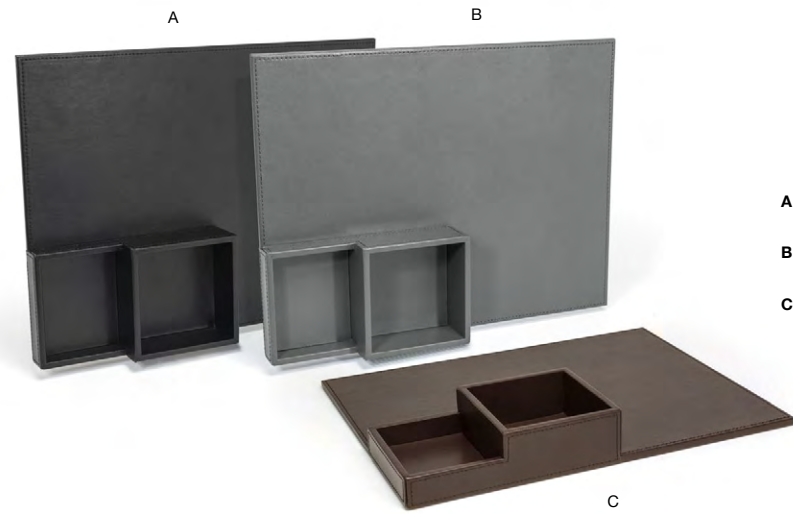

- A** 15.5" x 11.75" London Flat Tray - Black pack 4 RRT025BKL21
15.5 x 11.75 x 2 in | 39.5 x 30 x 5.2 cm
- B** 15.5" x 11.75" London Flat Tray - Smoke pack 4 RRT025GYL21
15.5 x 11.75 x 2 in | 39.5 x 30 x 5.2 cm
- C** 15.5" x 11.75" London Flat Tray - Brown pack 4 RRT025BRL21
15.5 x 11.75 x 2 in | 39.5 x 30 x 5.2 cm