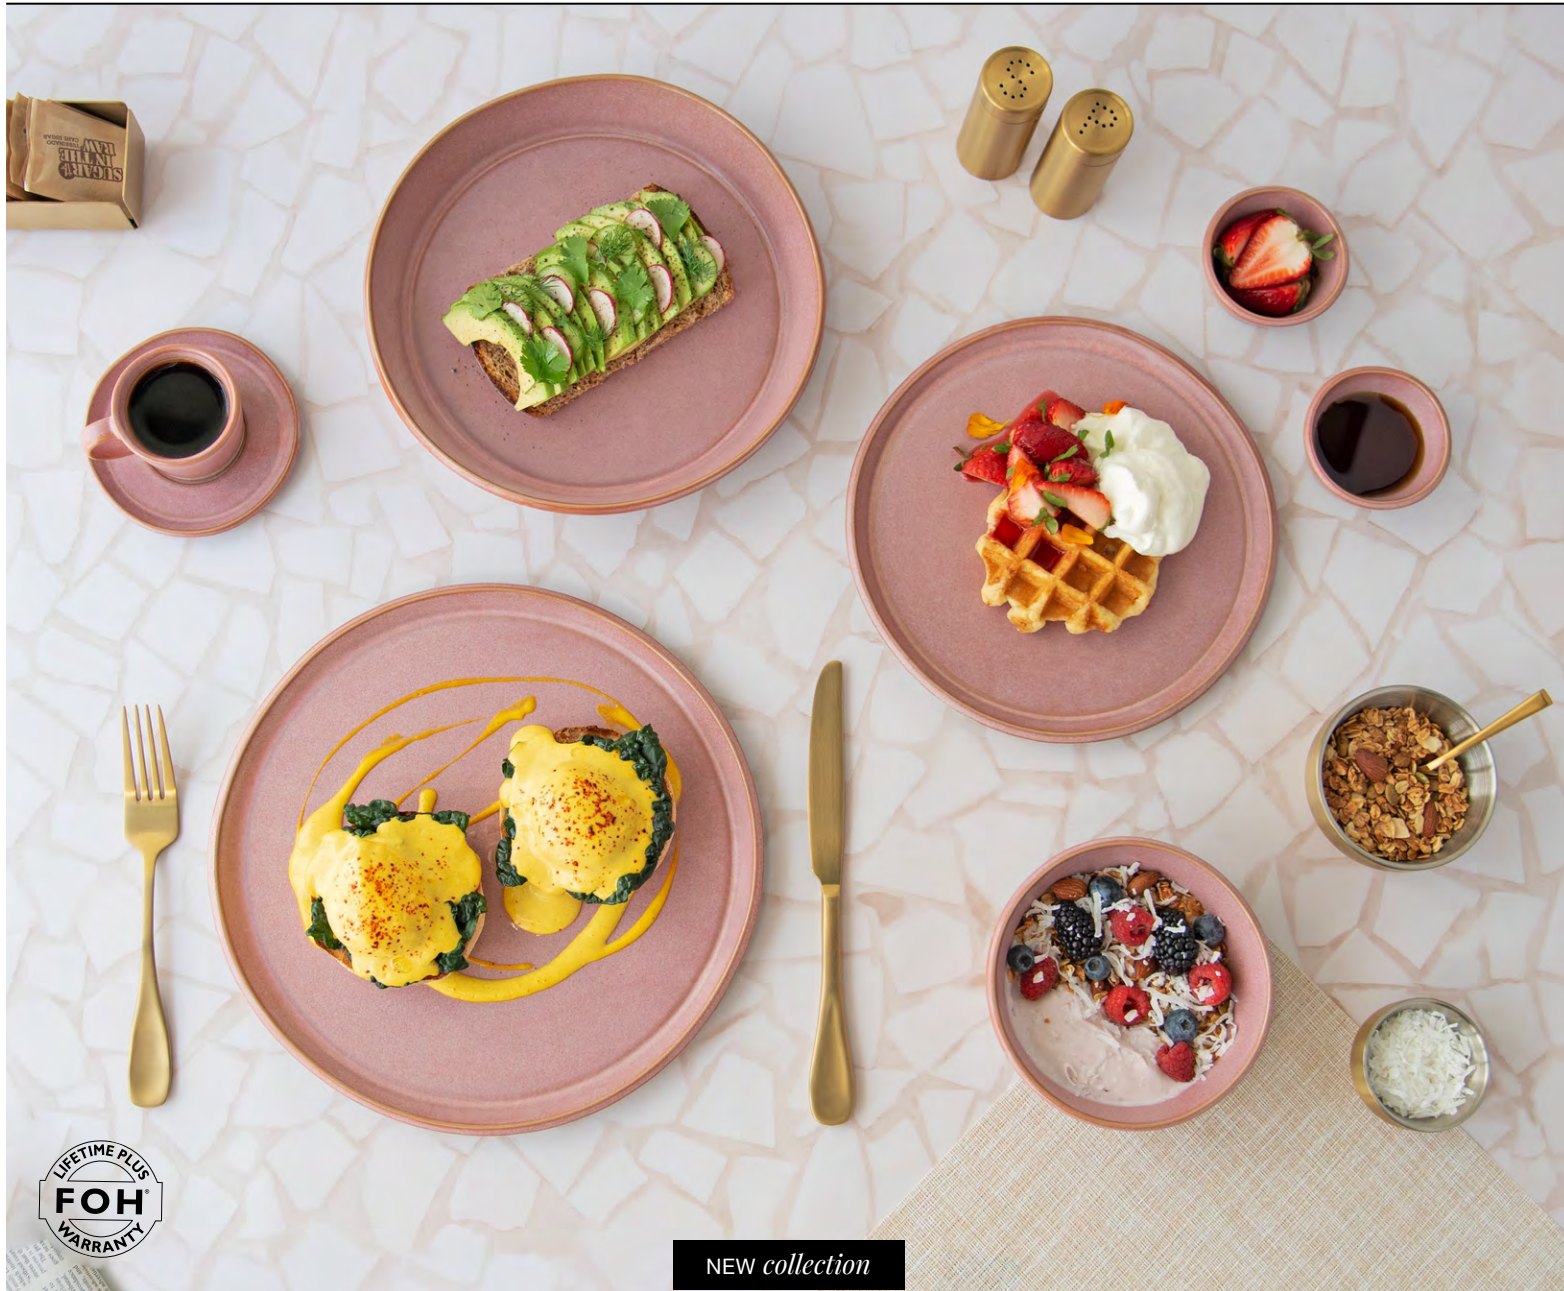

NEW collection

MEZZE™ guava

Mezze™ Guava offers endless possibilities for creative tablescapes. Its blush palette radiates warmth, while infusing energy and personality into any dining setting.

HIGH-TEMPERATURE COLORED PORCELAIN | LIFETIME PLUS WARRANTY | ARTISANAL DESIGN

More Colors Available
Pages 108-113