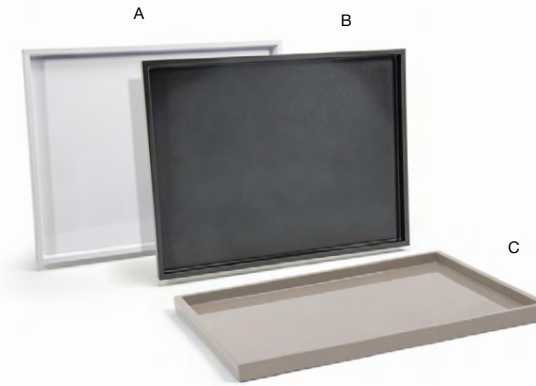

TRAY OPTIONS - LARGEST TO SMALLEST

- **A 16.75" x 13" New York Tray - Snow** pack 4 **RRT026WHW21**
  16.75 x 13 x .75 in | 42.6 x 33 x 2.2 cm
- **B 16.75" x 13" New York Tray - Onyx** pack 4 **RRT026BKW21**
  16.75 x 13 x .75 in | 42.6 x 33 x 2.2 cm
- **C 16.75" x 13" New York Tray - Stone** pack 4 **RRT026BEW21**
  16.75 x 13 x .75 in | 42.6 x 33 x 2.2 cm

- **16" x 12.75" Sumatra Handled Tray - Graphite**
  16 x 12.75 x 1.25 in | 40.5 x 32.5 x 3 cm
  pack 2
  RRT012BRL20