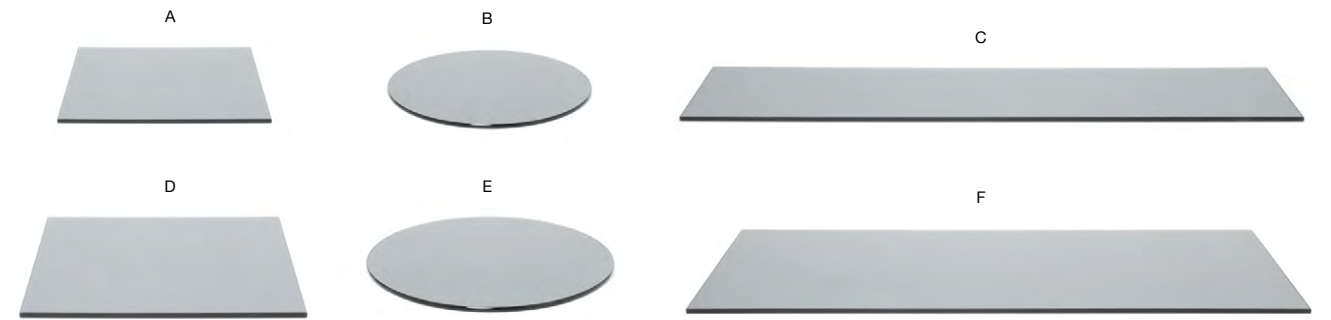

- **A 14" Square Tempered Glass Board - Smoke** pack 2 **BHO057SMG20**
  14 sq x .25 in | 35.6 sq x .8 cm
- **B 14" Round Tempered Glass Board - Smoke** pack 2 **BHO058SMG20**
  14 dia x .25 in | 35.6 dia x .8 cm
- **C 36" x 8" Tempered Glass Board - Smoke** pack 2 **BHO055SMG20**
  36 x 8 x .25 in | 91.5 x 20.3 x .8 cm
- **D 19" Square Tempered Glass Board - Smoke** pack 2 **BHO125SMG20**
  19 sq x .25 in | 48.2 sq x .8 cm
- **E 19" Round Tempered Glass Board - Smoke** pack 2 **BHO124SMG20**
  19 dia x .25 in | 48.2 dia x .8 cm
- **F 36" x 14" Tempered Glass Board - Smoke** pack 2 **BHO056SMG20**
  36 x 14 x .25 in | 91.5 x 35.6 x .8 cm

ASK ABOUT customization!