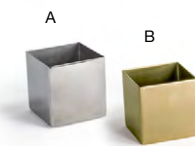

A 4 oz Square Brushed Stainless Holder - Silver pack 6 **ASC017BSS22**
2 sq x 2 in | 5 sq x 5 cm, 118 ml
B 4 oz Square Brushed Stainless Holder - Matte Brass pack 6 **ASC017GOS22**
2 sq x 2 in | 5 sq x 5 cm, 118 ml