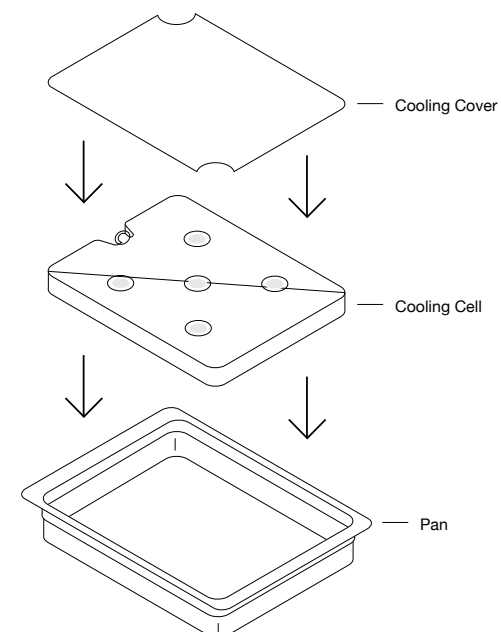

BUFFET ESSENTIAL ELEMENTS - PANS

BUFFET ESSENTIAL ELEMENTS - COOLING TEMPERATURE CONTROL

Use 1 Cooling Cell for
1/2 Size Pans or 2 Cooling Cells for
Full Size Pans.

HOW TO USE - PANS, COOLING CELLS, & COOLING COVERS