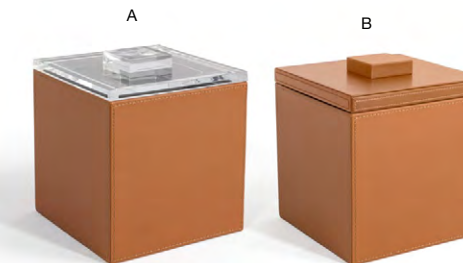

- **A 3.5 qt Square London Ice Bucket - Saddle with Acrylic Lid** pack 4 **RIB002TAL11**
  7 sq x 7.75 in | 17.8 sq x 19.5 cm, 3.3 L
- **B 3.5 qt Square London Ice Bucket - Saddle** pack 4 **RIB001TAL11**
  7 sq x 8 in | 17.8 sq x 20.4 cm, 3.3 L