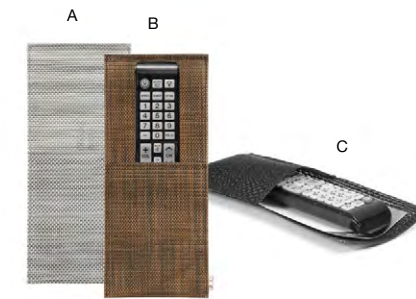

A 10" x 4.5" Metroweave® Pocket - Mesh Grey pack 12 FHO001GYV23
10 x 4.5 in | 25.3 x 11.5 cm
B 10" x 4.5" Metroweave® Pocket - Mesh Copper pack 12 FHO001COV23
10 x 4.5 in | 25.3 x 11.5 cm
C 10" x 4.5" Metroweave® Pocket - Random Weave Black pack 12 FHO001BKV23
10 x 4.5 in | 25.3 x 11.5 cm