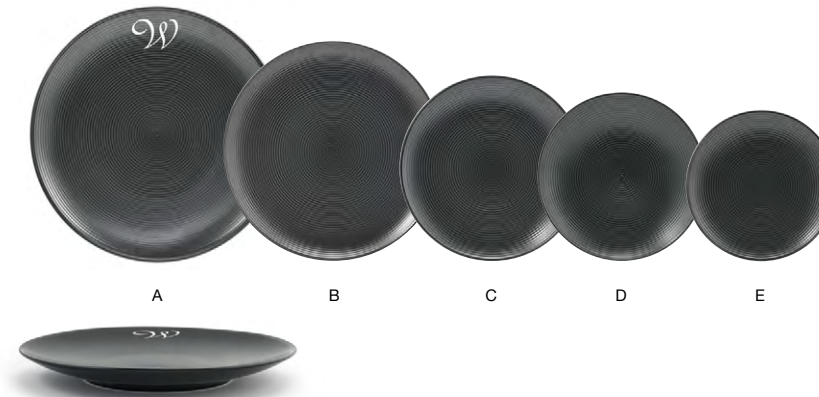

- **A 11" Round Spiral® Plate - Ink** pack 6 **DDP018BKP22** **PC**
  11 dia x 1.5 in | 28.2 dia x 3.8 cm
- **B 9.5" Round Spiral® Plate - Ink** pack 6 **DSP022BKP22** **PC**
  9.5 dia x 1.25 in | 24.2 dia x 3.4 cm
- **C 8" Round Spiral® Plate - Ink** pack 12 **DSP008BKP23**
  8 dia x 1 in | 20.6 dia x 2.8 cm
- **D 7.25" Round Spiral® Plate - Ink** pack 6 **DAP059BKP22**
  7.25 dia x 1.25 in | 18.7 dia x 2.9 cm
- **E 6.5" Round Spiral® Plate - Ink** pack 12 **DBB001BKP23**
  6.5 dia x .75 in | 16.6 dia x 2.5 cm