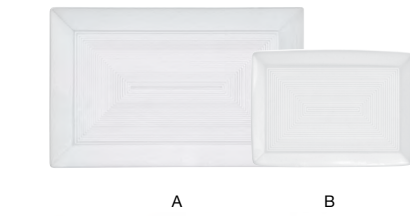

- **A 11" x 7" Spiral® Plate** pack 6 **DSP002WHP22**
- **B 7" x 5" Spiral® Plate** pack 12 **DSP001WHP23**