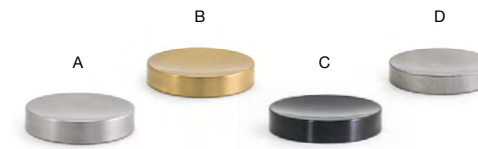

3.25" Square Kyoto™ Dish - 4 oz
DSD026WHP13
See on page 38

10.75" x 3.5" Brushed Stainless Triple Dish Holder - Silver
10.75 x 3.5 x .75 in | 27.4 x 9 x 1.7 cm
pack 6
BHO006BSS12

Fits:
3 oz Tall Square Arctic™ Dish
DSD022CLG13 clear
DSD022FRG13 frosted
See on page 157