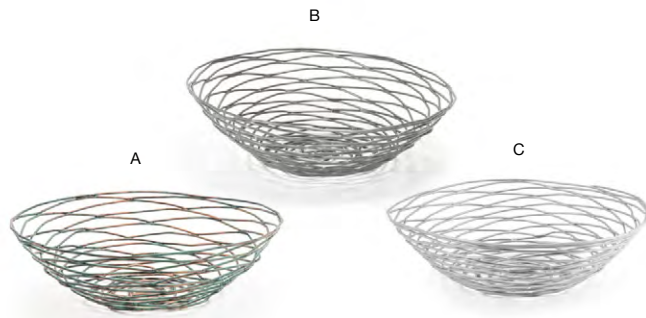

A 10" Round Patina Basket pack 6 **BBK007PTI22**
10 dia x 3 in | 25.5 dia x 7.5 cm
B 10" Round Pewter Basket pack 6 **BBK007GYI22**
10 dia x 3 in | 25.5 dia x 7.5 cm
C 10" Round Silver Basket pack 6 **BBK007BCI22**
10 dia x 3 in | 25.5 dia x 7.5 cm