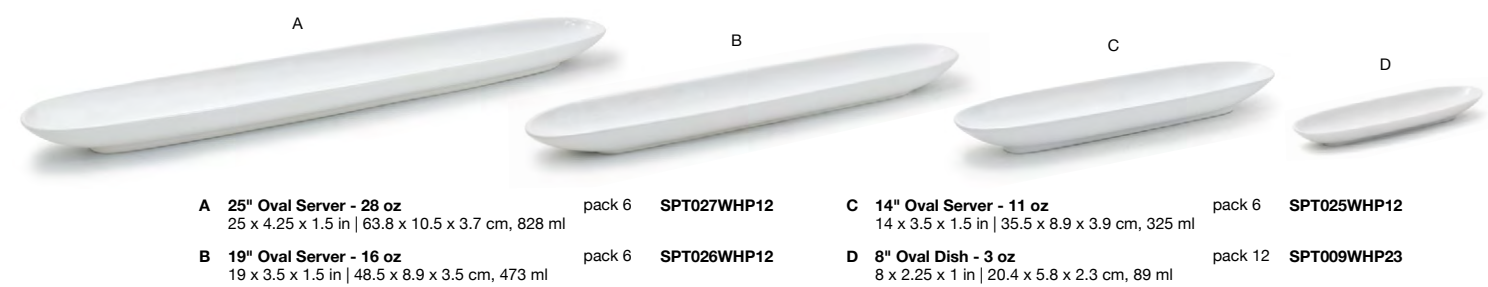

A 25" Oval Server - 28 oz pack 6 **SPT027WHP12**
25 x 4.25 x 1.5 in | 63.8 x 10.5 x 3.7 cm, 828 ml

B 19" Oval Server - 16 oz pack 6 **SPT026WHP12**
19 x 3.5 x 1.5 in | 48.5 x 8.9 x 3.5 cm, 473 ml

C 14" Oval Server - 11 oz pack 6 **SPT025WHP12**
14 x 3.5 x 1.5 in | 35.5 x 8.9 x 3.9 cm, 325 ml

D 8" Oval Dish - 3 oz pack 12 **SPT009WHP23**
8 x 2.25 x 1 in | 20.4 x 5.8 x 2.3 cm, 89 ml