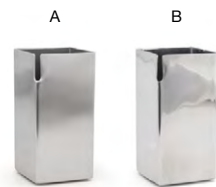

- **A 7 oz Brushed Stainless Pourer - Silver** pack 12 **TCR009BSS23**
  2 sq x 4 in | 5 sq x 10.3 cm, 207 ml
- **B 7 oz Mirrored Stainless Pourer - Silver** pack 12 **TCR009MSS23**
  2 sq x 4 in | 5 sq x 10.3 cm, 207 ml