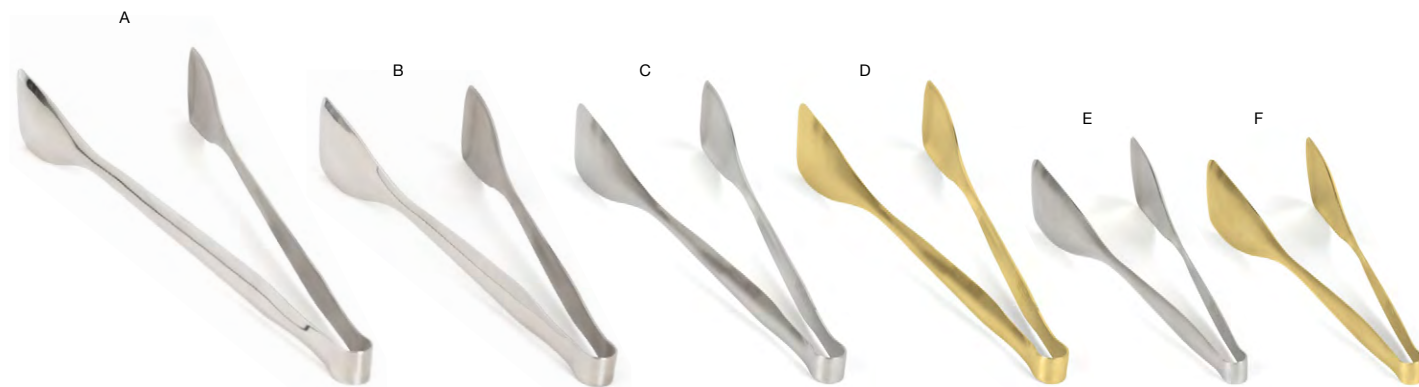

A 15" Mirrored Stainless Tongs - Silver	pack 6	BUT025MSS22		D 12" Brushed Stainless Tongs - Matte Brass	pack 6	BUT024GOS22	NEW
15 in | 38.1 cm				12 in | 30.5 cm			
B 12" Mirrored Stainless Tongs - Silver	pack 6	BUT024MSS22		E 9" Brushed Stainless Tongs - Silver	pack 6	BUT026BSS22	NEW
12 in | 30.5 cm				9 in | 23.1 cm			
C 12" Brushed Stainless Tongs - Silver	pack 6	BUT024BSS22	NEW	F 9" Brushed Stainless Tongs - Matte Brass	pack 6	BUT026GOS22	NEW
12 in | 30.5 cm				9 in | 23.1 cm