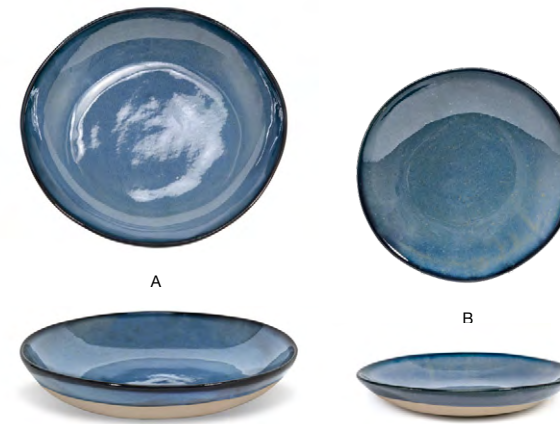

ARTISANAL DESIGN | LIFETIME PLUS WARRANTY | STACKABLE ORGANIC SHAPES

White Available
Pages 18-19

More Colors Available
Pages 82-87

PC PLATE COVER AVAILABLE

NEW collection

- A 11" Round Artefact® Plate - Indigo** pack 4 **DDP068BLP21** **PC**
11 dia x .75 in | 28 dia x 1.9 cm
- B 9" Round Artefact® Plate - Indigo** pack 6 **DDP069BLP22**
9 dia x .75 in | 23 dia x 1.8 cm
- C 7.5" Round Artefact® Plate - Indigo** pack 12 **DSP036BLP23**
7.5 dia x .75 in | 19 dia x 1.8 cm
- D 6" Round Artefact® Plate - Indigo** pack 12 **DAP082BLP23**
6 dia x .5 in | 15 dia x 1.4 cm

- A 13" Oval Artefact® Platter - Indigo** pack 4 **DOS033BLP21**
13 x 9.25 x .75 in | 33 x 23.5 x 2 cm
- B 11" Oval Artefact® Plate - Indigo** pack 12 **DSP037BLP23**
11 x 5.25 x .5 in | 28 x 13.1 x 1.5 cm