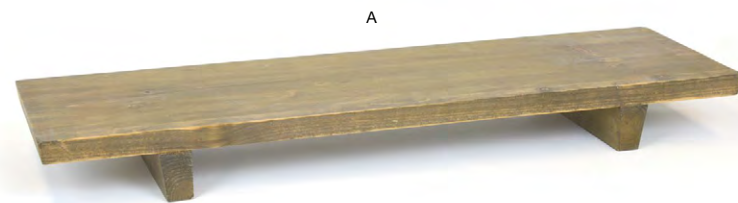

A 30" x 8" Asheville Board - Cider pack 2 SPT073NAW20 **NEW**
30 x 8 x 3 in | 76.4 x 20.4 x 7.6 cm