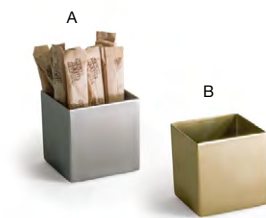

- **A 7 oz Square Brushed Stainless Canvas® Holder - Silver** pack 6 **TSH008BSS22**
  2.25 sq x 2.5 in | 6 sq x 6.2 cm, 207 ml
- **B 7 oz Square Brushed Stainless Canvas® Holder - Matte Brass** pack 6 **TSH008GOS22**
  2.25 sq x 2.5 in | 6 sq x 6.2 cm, 207 ml