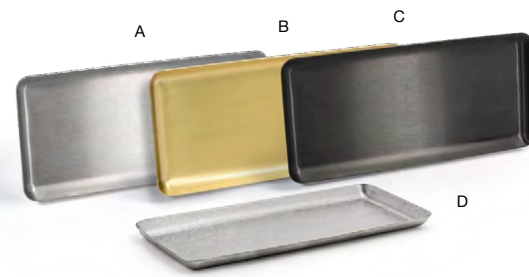

- **A 10" x 4.5" Brushed Stainless Tray - Silver** pack 6 **RTR037BSS22**
  10 x 4.5 x .5 in | 25.4 x 11.4 x 1.4 cm
- **B 10" x 4.5" Brushed Stainless Tray - Matte Brass** pack 6 **RTR037GOS22**
  10 x 4.5 x .5 in | 25.4 x 11.4 x 1.4 cm
- **C 10" x 4.5" Brushed Stainless Tray - Matte Black** pack 6 **RTR037BKS22**
  10 x 4.5 x .5 in | 25.4 x 11.4 x 1.4 cm
- **D 10" x 4.5" Stainless Mod® Tray - Antique** pack 6 **RTR037ANS22**
  10 x 4.5 x .5 in | 25.4 x 11.4 x 1.4 cm