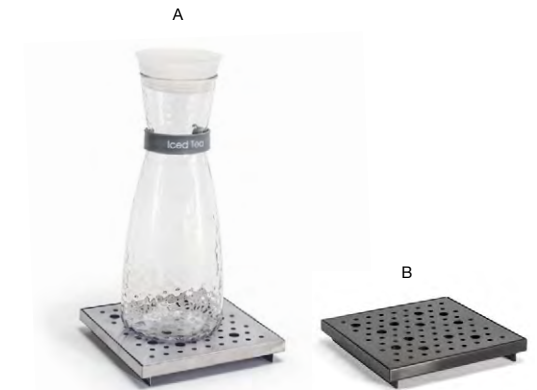

A 6" Square Brushed Stainless Footed Drip Tray - Silver pack 6 BPT036BSS22
6 sq x 1 in | 15.3 sq x 2.4 cm

B 6" Square Brushed Stainless Footed Drip Tray - Matte Black pack 6 BPT036BKS22
6 sq x 1 in | 15.3 sq x 2.4 cm

Shown with:
38 oz Drinkwise® Hammered Carafe
ACF003CLT22

38 oz Self Close/Pour Lid
ACF006FRT23

Beverage Carafe Labels - Set of 8
ACF010GYT88
See on page 236