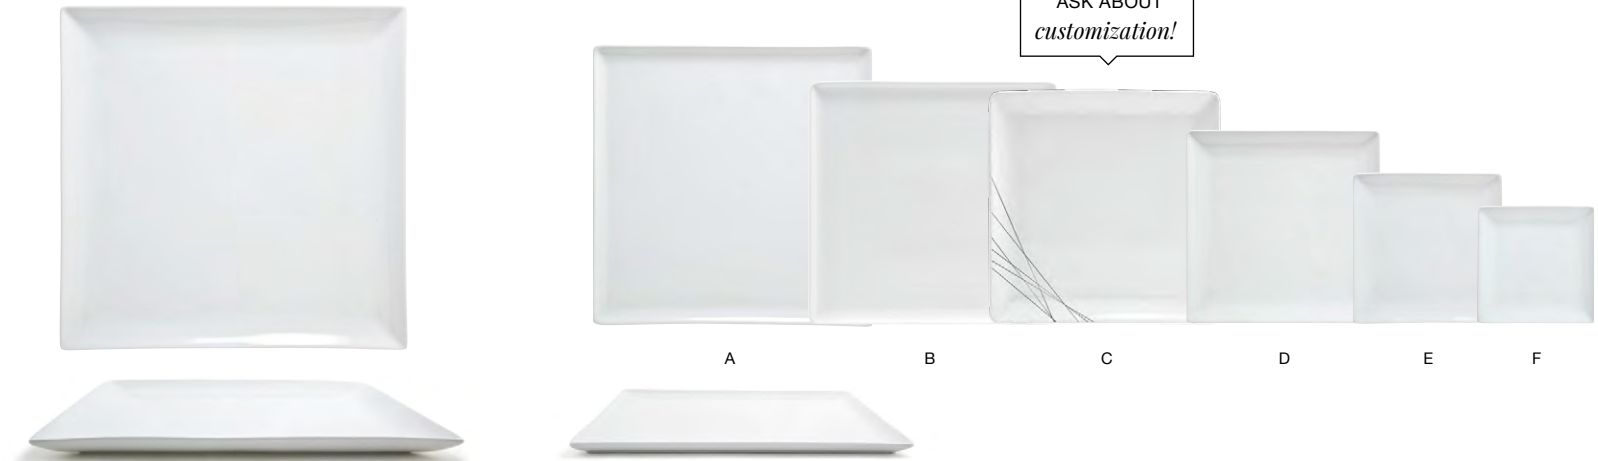

15" Square Mod® Platter
15 sq x 1 in | 38 sq x 2.4 cm
pack 2
BPT034WHP20

A 12" Square Mod® Plate pack 4 **DOS005WHP21**

B 10.75" Square Mod® Plate pack 6 **DDP067WHP22**

D 8.25" Square Mod® Plate pack 12 **DAP017WHP23**

E 6.5" Square Mod® Plate pack 12 **DAP018WHP23**

A 10.75" Square Mod® Divided Plate pack 4 **DDP072WHP21**