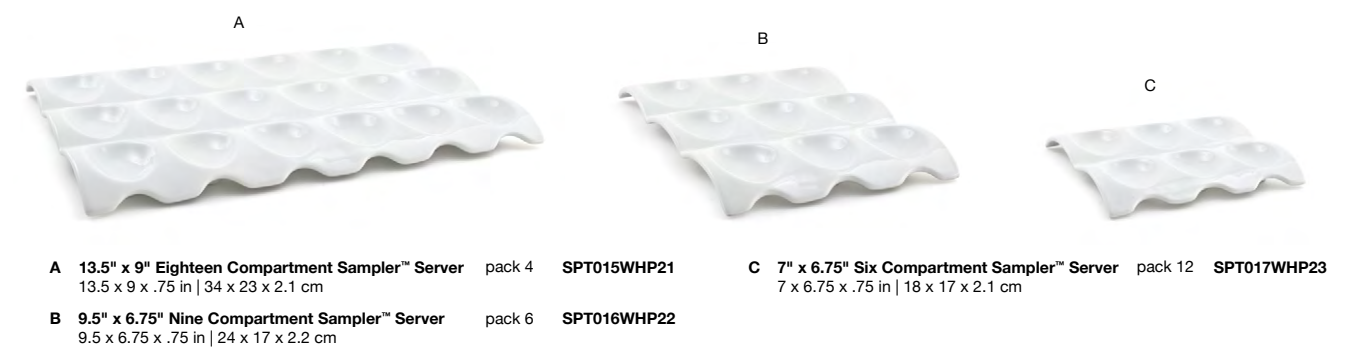

A 13.5" x 9" Eighteen Compartment Sampler™ Server pack 4 **SPT015WHP21**
13.5 x 9 x .75 in | 34 x 23 x 2.1 cm

B 9.5" x 6.75" Nine Compartment Sampler™ Server pack 6 **SPT016WHP22**
9.5 x 6.75 x .75 in | 24 x 17 x 2.2 cm

C 7" x 6.75" Six Compartment Sampler™ Server pack 12 **SPT017WHP23**
7 x 6.75 x .75 in | 18 x 17 x 2.1 cm