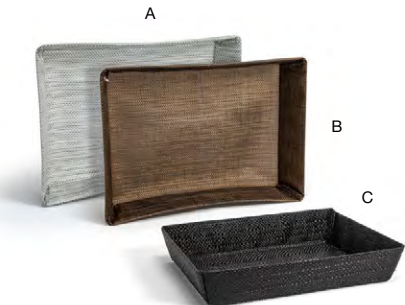

A 11" x 8" Metroweave® Basket - Mesh Grey pack 6 BBK047GYV22
11 x 8 x 2 in | 28 x 20.5 x 5.2 cm
B 11" x 8" Metroweave® Basket - Mesh Copper pack 6 BBK047COV22
11 x 8 x 2 in | 28 x 20.5 x 5.2 cm
C 11" x 8" Metroweave® Basket - Random Weave Black pack 6 BBK047BKV22
11 x 8 x 2 in | 28 x 20.5 x 5.2 cm