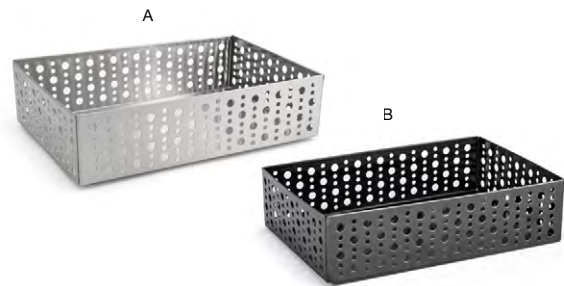

1. **A** 9" x 6" Brushed Stainless Dots Basket - Silver
     9 x 6 x 2.25 in | 23 x 15.5 x 5.7 cm pack 4 **BHO042BSS21**
   - **B** 9" x 6" Brushed Stainless Dots Basket - Matte Black
     9 x 6 x 2.25 in | 23 x 15.5 x 5.7 cm pack 4 **BHO042BKS21**
2. Fits:
   (6) 5 oz Square Glass Sampler™
   ASA012CLG23
   See on page 183