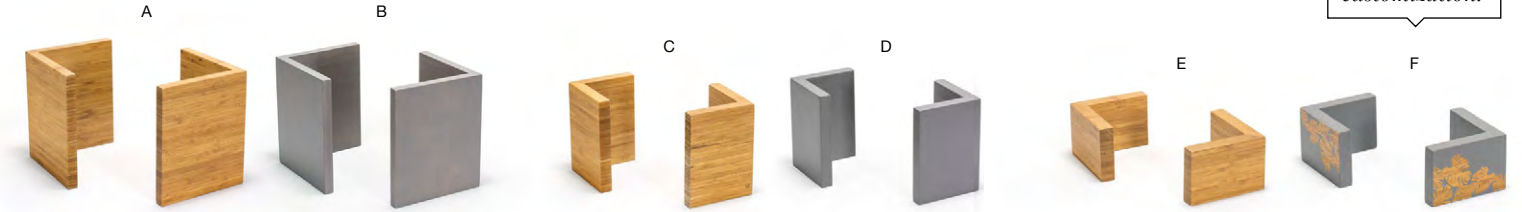

- **A** 9" Bamboo L Risers - Set of 2 - Natural pack 2 BHO062BBB20
  7.5 sq x 9 in
  19 sq x 23 cm
- **B** 9" Bamboo L Risers - Set of 2 - Smoke pack 2 BHO062GYB20
  7.5 sq x 9 in
  19 sq x 23 cm
- **C** 6.25" Bamboo L Risers - Set of 2 - Natural pack 2 BHO032BBB20
  4.5 sq x 6.25 in
  11.5 sq x 16 cm
- **D** 6.25" Bamboo L Risers - Set of 2 - Smoke pack 2 BHO032GYB20
  4.5 sq x 6.25 in
  11.5 sq x 16 cm
- **E** 3" Bamboo L Risers - Set of 4 - Natural pack 2 BHO033BBB20
  4.5 x 4.5 x 3 in
  11.5 x 11.5 x 7.7 cm
- **F** 3" Bamboo L Risers - Set of 4 - Smoke pack 2 BHO033GYB20
  4.5 sq x 3 in
  11.5 sq x 7.7 cm

ASK ABOUT customization!

BAMBOO

black, natural & smoke

The versatile pieces of our Bamboo buffet collection are designed for functionality, sustainability, and durability. This collection is essential to your buffet presentation with its eco-friendly properties and natural antimicrobial features.

MAXIMIZES SPACE | VERSATILE DESIGNS | THREE FINISHES