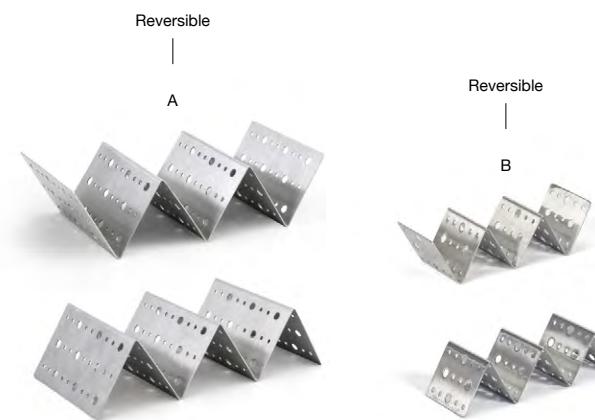

A 8" x 4" Brushed Stainless Dots Taco Holder - Silver pack 12 DHO001BSS23
8 x 4 x 2 in | 20.1 x 10.2 x 5.2 cm

B 5.5" x 2" Brushed Stainless Dots Taco Holder - Silver pack 12 DHO003BSS23
5.5 x 2 x 1.5 in | 13.9 x 5.1 x 3.8 cm