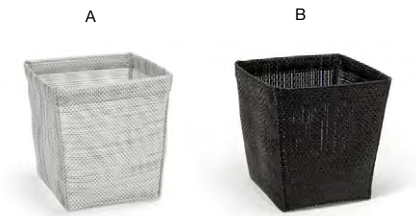

- **A 5.75" x 5.25" Metroweave® Basket - Mesh Grey** pack 4 **BHO128GYV21**
  5.75 x 5.25 x 5.5 in | 14.5 x 13.5 x 14.2 cm
- **B 5.75" x 5.25" Metroweave® Basket - Random Weave Black** pack 4 **BHO128BKV21**
  5.75 x 5.25 x 5.5 in | 14.5 x 13.5 x 14.2 cm

METROWEAVE®

mesh copper, mesh grey & random weave black

Our Metroweave® woven vinyl collection is designed to add color and texture to your presentation. Our proprietary heat-sealed edges ensure durability, guaranteeing long-lasting service.

EASY-CARE | LIGHTWEIGHT & DURABLE | THERMOSEALED™ EDGES