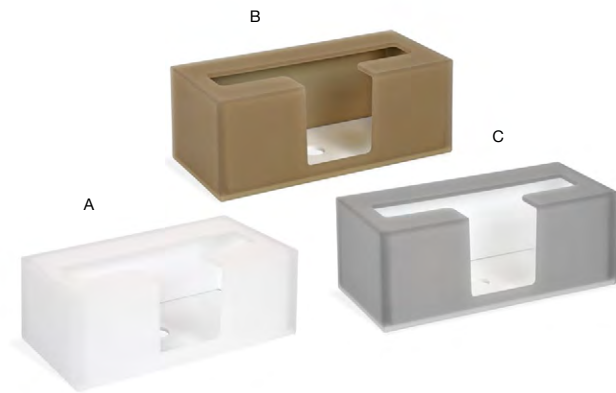

- **A Nassau C-Fold Towel Dispenser - Ice** pack 4 RTB011FRT21 **NEW**
  10.5 x 5 x 4 in | 26.5 x 12.4 x 10.2 cm
- **B Nassau C-Fold Towel Dispenser - Nutmeg** pack 4 RTB011BRT21 **NEW**
  10.5 x 5 x 4 in | 26.5 x 12.4 x 10.2 cm
- **C Nassau C-Fold Towel Dispenser - Smoke** pack 4 RTB011GYT21 **NEW**
  10.5 x 5 x 4 in | 26.5 x 12.4 x 10.2 cm