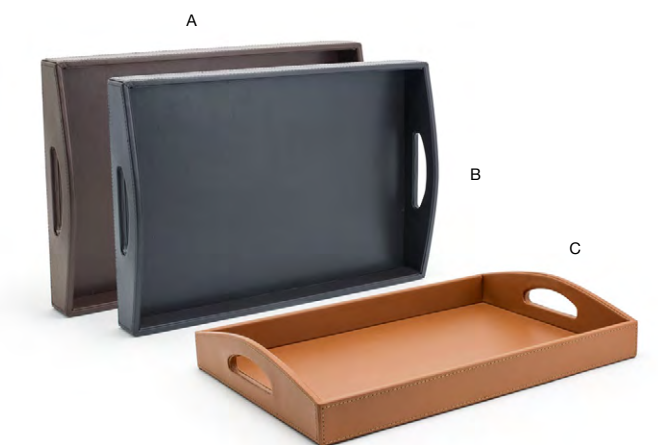

- **A 16" x 11" London Handled Tray - Brown** pack 4 **RRT014BRL21**
  16 x 11 x 2.75 in | 40.8 x 28 x 6.8 cm
- **B 16" x 11" London Handled Tray - Black** pack 4 **RRT014BKL21**
  16 x 11 x 2.75 in | 40.8 x 28 x 6.8 cm
- **C 16" x 11" London Handled Tray - Saddle** pack 4 **RRT014TAL21**
  16 x 11 x 2.75 in | 40.8 x 28 x 6.8 cm

- **A 7" London Tongs - Black** pack 12 **BUT021BKS23**
  7 in | 18 cm
- **B 7" London Tongs - Brown** pack 12 **BUT021BRS23**
  7 in | 18 cm

- **A Brushed Stainless Ice Bucket Scoop/Tong Holder - Silver** pack 12 **RTH002BSS83**
  1.25 x 1 x .5 in | 3 x 2.6 x 1.1 cm
- **B Brushed Stainless Ice Bucket Scoop/Tong Holder - Matte Brass** pack 12 **RTH002GOS83**
  1.25 x 1 x .5 in | 3 x 2.6 x 1.1 cm

Use with ALL our round & square ice buckets!