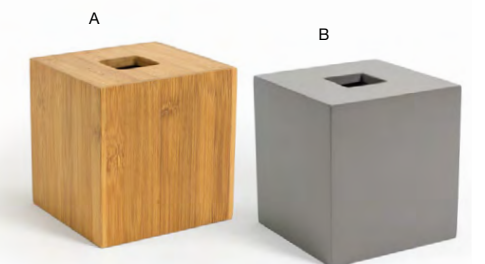

A 3.75" Square Bali Holder - Natural pack 6 **BHO086BBB22**
3.75 sq x 4.5 in | 9.5 sq x 11.4 cm
B 3.75" Square Bali Holder - Smoke pack 6 **BHO086GYB22**
3.75 sq x 4.5 in | 9.5 sq x 11.4 cm

A Bali Tissue Cover - Natural pack 4 **RTB004BBB21**
5.5 sq x 5.75 in | 14 sq x 14.5 cm
B Bali Tissue Cover - Smoke pack 4 **RTB004GYB21**
5.5 sq x 5.75 in | 14 sq x 14.5 cm