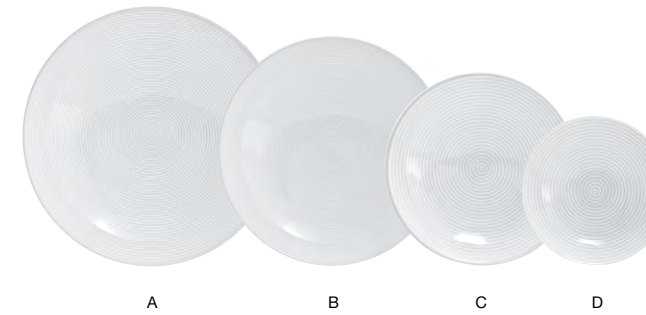

- A 12" Square Spiral® Plate** pack 4 **DOS000WHP21**
- B 10.75" Square Spiral® Plate** pack 6 **DDP060WHP22**
- C 10" Square Spiral® Plate** pack 6 **DDP021WHP22**
- D 9" Square Spiral® Plate** pack 6 **DDP054WHP22**

- E 7.5" Square Spiral® Plate** pack 12 **DSP027WHP23**
- F 6" Square Spiral® Plate** pack 12 **DAP071WHP23**
- G 5" Square Spiral® Plate** pack 12 **DAP070WHP23**

- A 14" x 9" Spiral® Platter** pack 6 **DOS014WHP22**
- B 14" x 7" Spiral® Platter** pack 4 **DDP004WHP21**

- A 11" x 7" Spiral® Plate** pack 6 **DSP002WHP22**
- B 7" x 5" Spiral® Plate** pack 12 **DSP001WHP23**

- 14" Oval Spiral® Platter**
14 x 9.75 x 1.25 in
35.7 x 24.8 x 3 cm
pack 6
DOS012WHP12

- A 13" Oval Spiral® Coupe Platter** pack 4 **DOS028WHP21**
13 x 9 x 1 in | 33.1 x 22.6 x 2.7 cm
- B 11.5" Oval Spiral® Coupe Plate** pack 6 **DDP053WHP22**
11.5 x 8 x 1 in | 29.2 x 20.4 x 2.6 cm
- C 9.5" Oval Spiral® Coupe Plate** pack 6 **DSP023WHP22**
9.5 x 6.75 x 1 in | 24.4 x 16.9 x 2.3 cm

- A 11.5" Round Spiral® Wide Bowl - 80 oz** pack 6 **DBO026WHP22** **PC**
11.5 dia x 3.5 in | 29.5 dia x 8.6 cm, 2.4 L
- B 10" Round Spiral® Wide Bowl - 48 oz** pack 6 **DBO030WHP22**
10 dia x 3 in | 25.6 dia x 7.4 cm, 1.4 L
- C 8.25" Round Spiral® Wide Bowl - 40 oz** pack 6 **DBO007WHP22**
8.25 dia x 2.5 in | 20.9 dia x 6.3 cm, 1.2 L
- D 6.5" Round Spiral® Wide Bowl - 16 oz** pack 12 **DBO028WHP23**
6.5 dia x 2.25 in | 16.8 dia x 5.5 cm, 473 ml