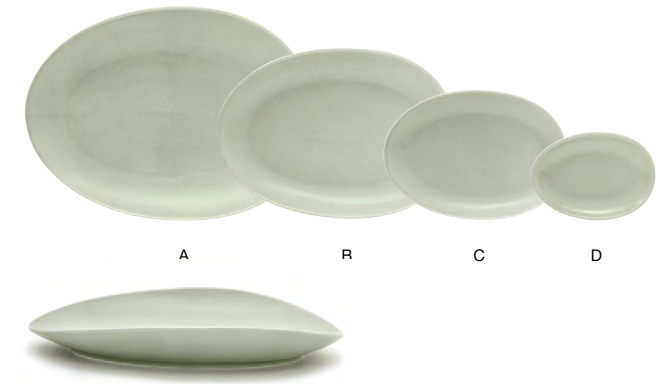

A 12" Oval Tides® Plate - Pumice pack 2 **DOS030GYP20**
12 x 8.75 x 2 in | 30.5 x 22.3 x 5.2 cm
B 10" Oval Tides® Plate - Pumice pack 4 **DDP063GYP21**
10 x 7.25 x 1.5 in | 25.5 x 18.3 x 4 cm
C 8" Oval Tides® Plate - Pumice pack 6 **DSP033GYP22**
8 x 5.75 x 1.25 in | 20.5 x 14.5 x 3.1 cm
D 5.5" Oval Tides® Plate - Pumice pack 12 **DAP077GYP23**
5.5 x 4 x 1 in | 14 x 10.3 x 2.5 cm