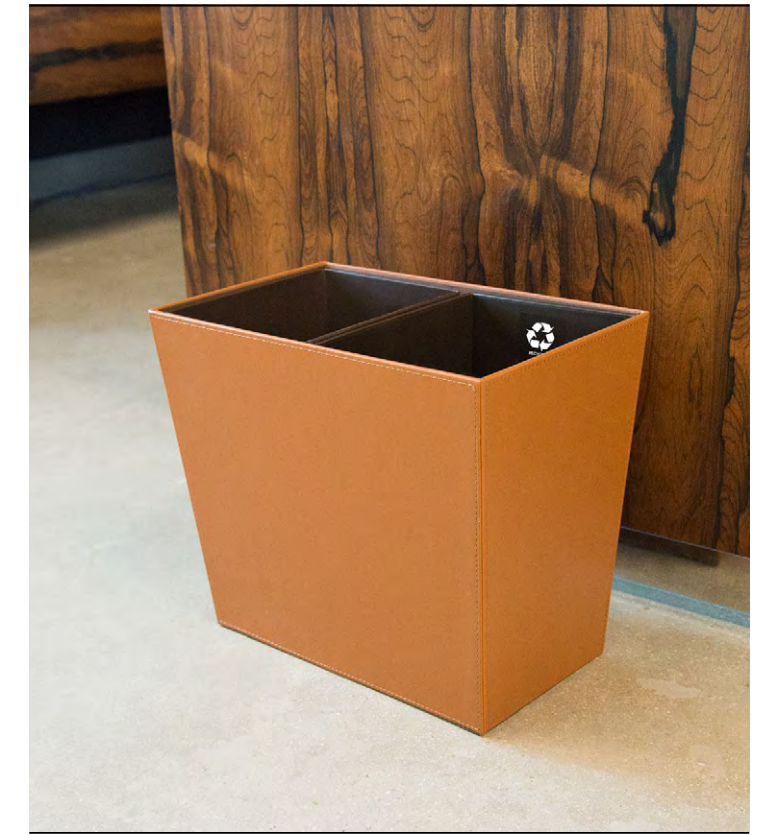

1. **A 14 qt London Flare - Smoke** pack 4 **RWA003GYL21**
     10 sq x 11 in | 25.2 sq x 28 cm, 13.3 L
   - **B 14 qt London Flare - Saddle** pack 4 **RWA003TAL21**
     10 sq x 11 in | 25.2 sq x 28 cm, 13.3 L
   - **C 14 qt London Flare - Brown** pack 4 **RWA003BRL21**
     10 sq x 11 in | 25.2 sq x 28 cm, 13.3 L
   - **D 14 qt London Flare - Black** pack 4 **RWA003BKL21**
     10 sq x 11 in | 25.2 sq x 28 cm, 13.3 L
   - **E 14 qt London Flare - Navy** pack 4 **RWA003BLL21**
     10 sq x 11 in | 25.2 sq x 28 cm, 13.3 L
   - **F 14 qt London Flare - Stone** pack 4 **RWA003BEL21**
     10 sq x 11 in | 25.2 sq x 28 cm, 13.3 L
2. **Shown with:**
   10" PP Flare Liner - Brown
   RWL003EST23 plain
   RWL003ERT23 recycle decal