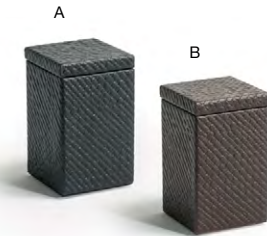

A Java Jar with Lid - Black pack 6 **RJR023BKL22**
2.75 sq x 4.5 in | 7 sq x 11.5 cm

B Java Jar with Lid - Brown pack 6 **RJR023BRL22**
2.75 sq x 4.5 in | 7 sq x 11.5 cm