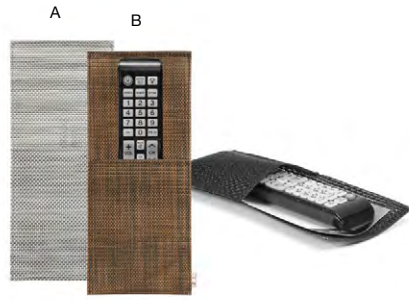

- **A** 10" x 4.5" Metroweave® Pocket - Mesh Grey pack 12 FHO001GYV23
  10 x 4.5 in | 25.3 x 11.5 cm
- **B** 10" x 4.5" Metroweave® Pocket - Mesh Copper pack 12 FHO001COV23
  10 x 4.5 in | 25.3 x 11.5 cm
- **C** 10" x 4.5" Metroweave® Pocket - Random Weave Black pack 12 FHO001BKV23
  10 x 4.5 in | 25.3 x 11.5 cm