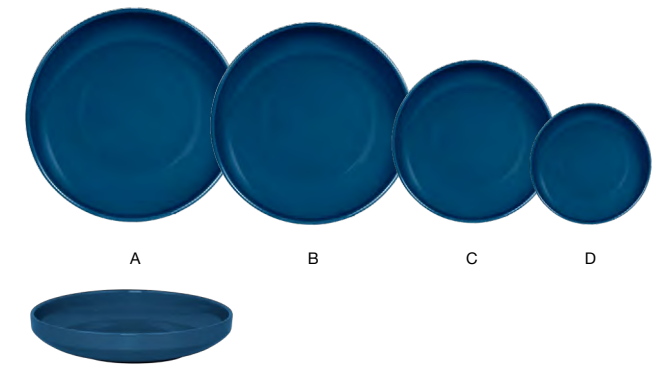

Superwhite Available
Pages 20-21

Additional Color Available
Pages 90-91

PC PLATE COVER AVAILABLE

NEW collection

- A 11" Round Bevel™ Plate - Lapis pack 4 DDP094BLP21 PC
11 dia x 1.25 in | 28 dia x 3.3 cm
- B 9" Round Bevel™ Plate - Lapis pack 6 DDP095BLP22
9 dia x 1.25 in | 23 dia x 3 cm
- C 7.5" Round Bevel™ Plate - Lapis pack 6 DSP047BLP22
7.5 dia x 1 in | 19 dia x 2.8 cm
- D 6" Round Bevel™ Plate - Lapis pack 12 DAP092BLP23
6 dia x 1 in | 15 dia x 2.7 cm