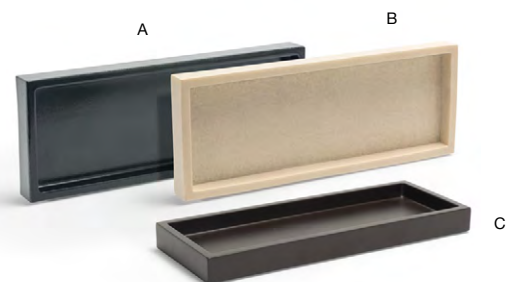

- **A 11.75" x 4.5" Morocco Amenity Tray - Onyx** pack 6 **RTR010BKR12**
  11.75 x 4.5 x 1 in | 30 x 11.5 x 2.5 cm
- **B 11.75" x 4.5" Morocco Amenity Tray - Stone** pack 6 **RTR010GYR12**
  11.75 x 4.5 x 1 in | 30 x 11.5 x 2.5 cm
- **C 11.75" x 4.5" Morocco Amenity Tray - Chocolate** pack 6 **RTR010ESR12**
  11.75 x 4.5 x 1 in | 30 x 11.5 x 2.5 cm