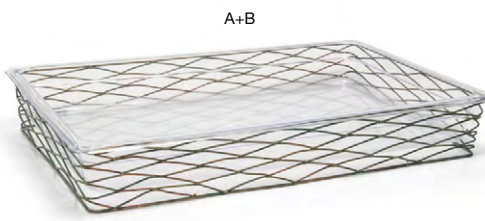

A **Full Size Pan - Shallow** pack 2 **BHO053CLT20**
20.75 x 13 x 2.5 in, 3.75 qt | 52.8 x 32.8 x 6.4 cm, 3.6 L
B **Full Size Patina Housing - Shallow** pack 2 **BHO050PTI20**
19.75 x 12.25 x 2.75 in | 50.4 x 30.8 x 7.2 cm
A+B **Full Size Patina Housing/Pan Set - Shallow** pack 2 **BHO060PTI20**
20.75 x 13 x 2.75 in, 3.75 qt | 52.8 x 32.8 x 7.2 cm, 3.6 L