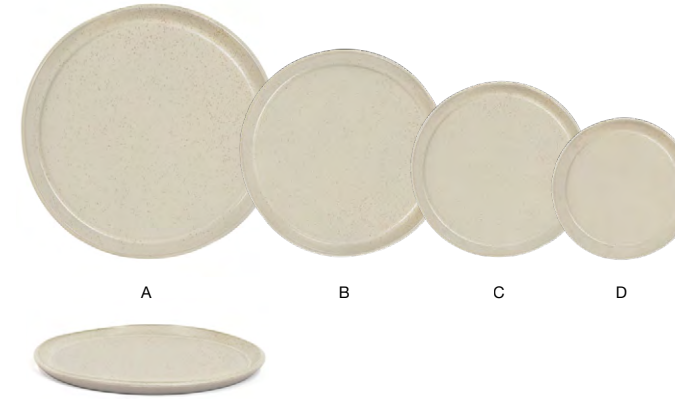

- **A 11" Round Mezze™ Plate - Sesame** pack 4 **DDP098BEP21** **PC**
  11 dia x .5 in | 28.2 dia x 1.5 cm
- **B 9" Round Mezze™ Plate - Sesame** pack 6 **DSP048BEP22**
  9 dia x .5 in | 23.1 dia x 1.5 cm
- **C 7.5" Round Mezze™ Plate - Sesame** pack 12 **DAP093BEP23**
  7.5 dia x .5 in | 19.3 dia x 1.5 cm
- **D 6" Round Mezze™ Plate - Sesame** pack 12 **DBB042BEP23**
  6 dia x .5 in | 15.5 dia x 1.3 cm

- **9.25" Round Mezze™ Bowl - 36 oz - Sesame**
  9.25 dia x 1.5 in
  23.5 dia x 4 cm, 1.1 L
  pack 4
  DBO199BEP21
  PC