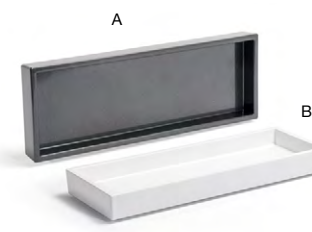

- A 10" x 3.5" New York Amenity Tray - Onyx pack 12 RTR027BKT13
  10 x 3.5 x 1 in | 25.7 x 9 x 2.5 cm
- B 10" x 3.5" New York Amenity Tray - Snow pack 12 RTR027WHT13
  10 x 3.5 x 1 in | 25.7 x 9 x 2.5 cm

- A 11.75" x 4.5" New York Amenity Tray - Stone pack 6 RTR012BET12 **NEW**
  11.75 x 4.5 x 1 in | 30.1 x 11.7 x 2.5 cm
- B 11.75" x 4.5" New York Amenity Tray - Onyx pack 6 RTR012BKT12
  11.75 x 4.5 x 1 in | 30.1 x 11.7 x 2.5 cm
- C 11.75" x 4.5" New York Amenity Tray - Snow pack 6 RTR012WHT12
  11.75 x 4.5 x 1 in | 30.1 x 11.7 x 2.5 cm
- D 11.75" x 4.5" New York Amenity Tray - Steel pack 6 RTR012SIT12
  11.75 x 4.5 x 1 in | 30.1 x 11.7 x 2.5 cm
- E 11.75" x 4.5" New York Amenity Tray - Chocolate pack 6 RTR012EST12
  11.75 x 4.5 x 1 in | 30.1 x 11.7 x 2.5 cm
- F 11.75" x 4.5" New York Amenity Tray - Peacock pack 6 RTR012BLT22
  11.75 x 4.5 x 1 in | 30.1 x 11.7 x 2.5 cm

NEW YORK

chocolate, onyx, peacock, snow, steel & stone

New York blends form, function, and fashion in a high-gloss, chip-resistant composite material. Designed with clean, structured lines, this collection is available in sophisticated color options for distinctive spaces.

EASY-CARE | FINGERPRINT & SMUDGE-RESISTANT | DURABLE CONSTRUCTION