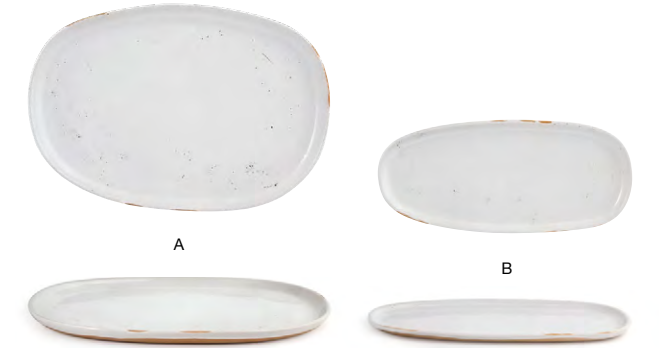

ARTISANAL DESIGN | LIFETIME PLUS WARRANTY | STACKABLE ORGANIC SHAPES

White Available
Pages 18-19

More Colors Available
Pages 84-87

PC PLATE COVER AVAILABLE

- A 11" Round Artefact[®] Plate - Ash** pack 4 **DDP068BEP21** **PC**
11 dia x .75 in | 28 dia x 1.9 cm
- B 9" Round Artefact[®] Plate - Ash** pack 6 **DDP069BEP22**
9 dia x .75 in | 23 dia x 1.8 cm
- C 7.5" Round Artefact[®] Plate - Ash** pack 12 **DSP036BEP23**
7.5 dia x .75 in | 19 dia x 1.8 cm
- D 6" Round Artefact[®] Plate - Ash** pack 12 **DAP082BEP23**
6 dia x .5 in | 15 dia x 1.4 cm