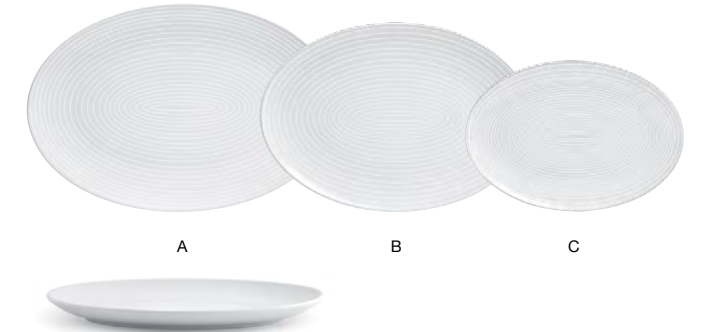

- E 7.5" Square Spiral® Plate** pack 12 **DSP027WHP23**
- F 6" Square Spiral® Plate** pack 12 **DAP071WHP23**
- G 5" Square Spiral® Plate** pack 12 **DAP070WHP23**

- A 14" x 9" Spiral® Platter** pack 6 **DOS014WHP22**
- B 14" x 7" Spiral® Platter** pack 4 **DDP004WHP21**

- A 11" x 7" Spiral® Plate** pack 6 **DSP002WHP22**
- B 7" x 5" Spiral® Plate** pack 12 **DSP001WHP23**

- 14" Oval Spiral® Platter**
14 x 9.75 x 1.25 in
35.7 x 24.8 x 3 cm
pack 6
DOS012WHP12

- A 13" Oval Spiral® Coupe Platter** pack 4 **DOS028WHP21**
13 x 9 x 1 in | 33.1 x 22.6 x 2.7 cm
- B 11.5" Oval Spiral® Coupe Plate** pack 6 **DDP053WHP22**
11.5 x 8 x 1 in | 29.2 x 20.4 x 2.6 cm
- C 9.5" Oval Spiral® Coupe Plate** pack 6 **DSP023WHP22**
9.5 x 6.75 x 1 in | 24.4 x 16.9 x 2.3 cm

- A 11.5" Round Spiral® Wide Bowl - 80 oz** pack 6 **DBO026WHP22** **PC**
11.5 dia x 3.5 in | 29.5 dia x 8.6 cm, 2.4 L
- B 10" Round Spiral® Wide Bowl - 48 oz** pack 6 **DBO030WHP22**
10 dia x 3 in | 25.6 dia x 7.4 cm, 1.4 L
- C 8.25" Round Spiral® Wide Bowl - 40 oz** pack 6 **DBO007WHP22**
8.25 dia x 2.5 in | 20.9 dia x 6.3 cm, 1.2 L
- D 6.5" Round Spiral® Wide Bowl - 16 oz** pack 12 **DBO028WHP23**
6.5 dia x 2.25 in | 16.8 dia x 5.5 cm, 473 ml