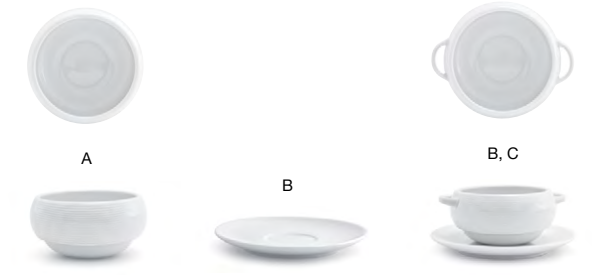

- **A 4.5" Round Spiral® Bouillon - 10 oz** pack 12 **DBO021WHP23**
  4.5 dia x 2.25 in | 11.2 dia x 5.5 cm, 296 ml
- **B 6" Round Spiral® Bouillon/Cream Soup Saucer** pack 12 **DBB003WHP23**
  6 dia x .75 in | 15 dia x 1.6 cm
- **C 4.5" Round Spiral® Cream Soup - 10 oz** pack 6 **DBO022WHP22**
  5.25 x 4.5 x 2.25 in | 13.1 x 11.2 x 5.5 cm, 296 ml