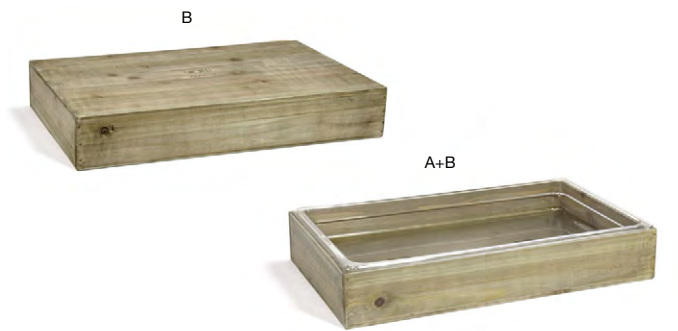

- **A** Full Size Pan - Shallow pack 2 **BHO053CLT20**
- **B** Full Size Asheville Housing - Shallow - Cider pack 2 **BHO142NAW20** **NEW**
- **A+B** Full Size Asheville Housing/Pan Set - Shallow - Cider pack 2 **BHO149NAW20** **NEW**