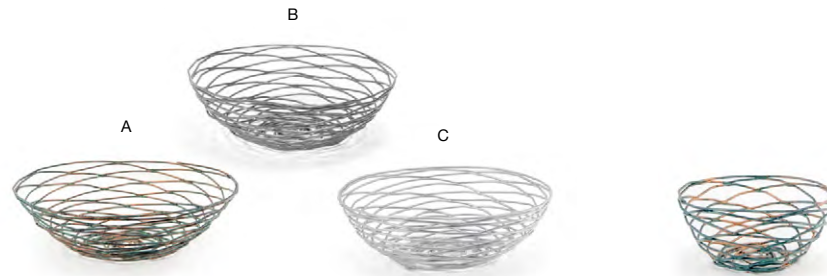

A 8" Round Patina Basket pack 6 **BBK013PTI22**
8 dia x 2.75 in | 20.5 dia x 7 cm
B 8" Round Pewter Basket pack 6 **BBK013GYI22**
8 dia x 2.75 in | 20.5 dia x 7 cm
C 8" Round Silver Basket pack 6 **BBK013BCI22**
8 dia x 2.75 in | 20.5 dia x 7 cm
5.5" Round Patina Basket pack 12 **BBK006PTI23**
5.5 dia x 2.5 in | 14 dia x 6.3 cm