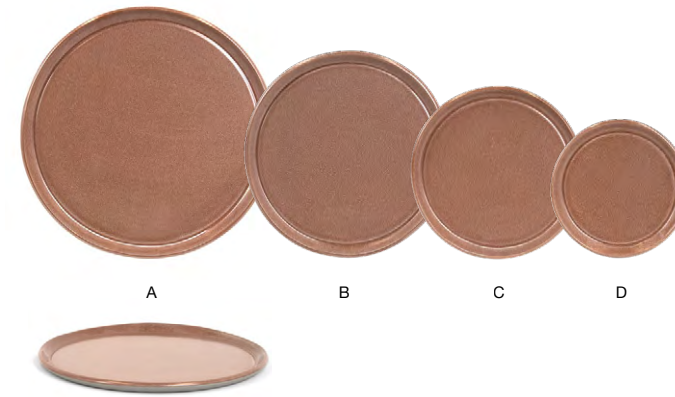

- **A 11" Round Mezze™ Plate - Cinnamon** pack 4 **DDP098BRP21** **PC**
  11 dia x .5 in | 28.2 dia x 1.5 cm
- **B 9" Round Mezze™ Plate - Cinnamon** pack 6 **DSP048BRP22**
  9 dia x .5 in | 23.1 dia x 1.5 cm
- **C 7.5" Round Mezze™ Plate - Cinnamon** pack 12 **DAP093BRP23**
  7.5 dia x .5 in | 19.3 dia x 1.5 cm
- **D 6" Round Mezze™ Plate - Cinnamon** pack 12 **DBB042BRP23**
  6 dia x .5 in | 15.5 dia x 1.3 cm

- **9.25" Round Mezze™ Bowl - 36 oz - Cinnamon**
  9.25 dia x 1.5 in
  23.5 dia x 4 cm, 1.1 L
  pack 4
  DBO199BRP21
  PC