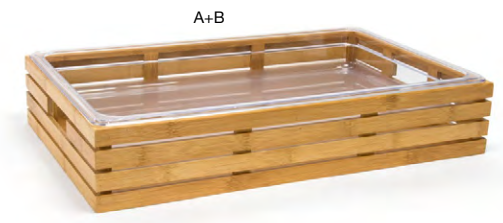

B Full Size Pan - Deep pack 2 **BHO052CLT20**
20.75 x 13 x 5.75 in, 18.75 qt | 52.8 x 32.8 x 14.6 cm, 17.7 L

A+B Full Size Bamboo Basket/Pan Set - Shallow pack 2 **BHO068BBB20**
20.75 x 13 x 3.75 in, 3.75 qt | 52.8 x 32.8 x 9.5 cm, 3.6 L