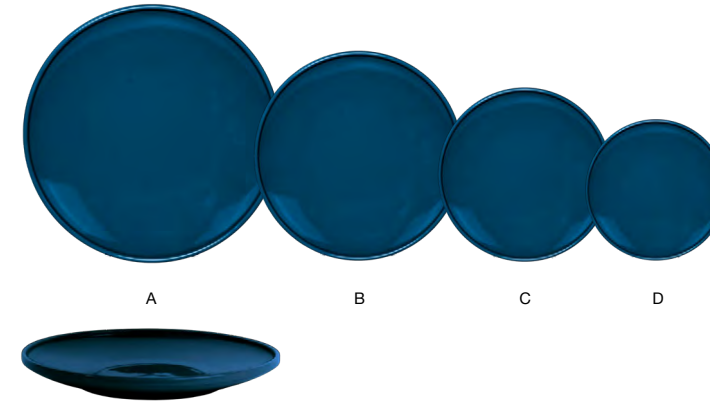

- A 11" Round Bevel™ Plate - Lapis pack 4 DDP094BLP21 PC
  11 dia x 1.25 in | 28 dia x 3.3 cm
- B 9" Round Bevel™ Plate - Lapis pack 6 DDP095BLP22
  9 dia x 1.25 in | 23 dia x 3 cm
- C 7.5" Round Bevel™ Plate - Lapis pack 6 DSP047BLP22
  7.5 dia x 1 in | 19 dia x 2.8 cm
- D 6" Round Bevel™ Plate - Lapis pack 12 DAP092BLP23
  6 dia x 1 in | 15 dia x 2.7 cm