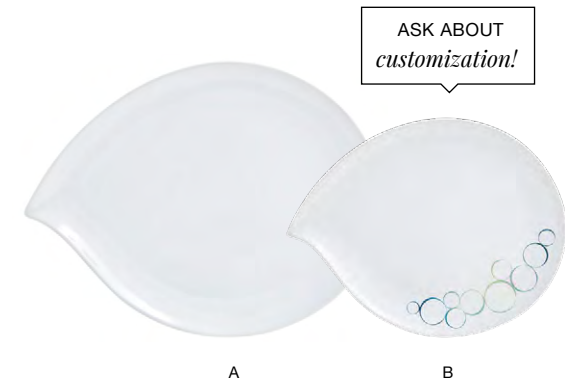

ASK ABOUT
customization!

12" Round Trillium Bowl - 16 oz
12 dia x 2 in | 30.5 dia x 5.2 cm, 473 ml
pack 6
DBO027WHP22

10" Round/Square Trillium Bowl - 10 oz
10 dia x 1.75 in | 25.5 dia x 4.5 cm, 296 ml
pack 12
DBO031WHP23

11" Triangle Trillium Bowl - 20 oz
11 x 11 x 2.25 in | 28.1 x 28.1 x 6 cm, 591 ml
pack 6
DBO029WHP22

Dinnerware

UNIVERSAL SUPERWHITE ACCESSORIES

Our universal superwhite porcelain accessories are designed to seamlessly blend with our superwhite porcelain dinnerware collections. Explore our contemporary designs finished with our proprietary scratch-resistant glaze to add durable functionality for all table settings.