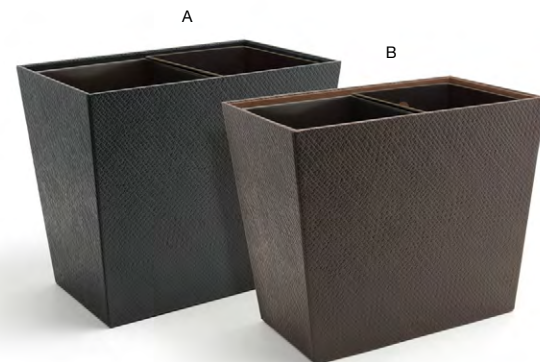

A 17 qt Java Recycle Bin - Black pack 4 **RWA029BKL21**
13.75 x 8.5 x 11.5 in | 35 x 21.5 x 29.2 cm, 16.1 L

B 17 qt Java Recycle Bin - Brown pack 4 **RWA029BRL21**
13.75 x 8.5 x 11.5 in | 35 x 21.5 x 29.2 cm, 16.1 L

Shown with:
PP Recycle Bin Liner
RWL011EST23 brown
RWL011ERT23 recycle decal

More Waste Bin Liners on page 168