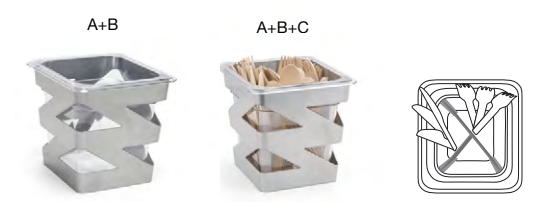

A Full Size Pan - Deep 20.75 x 13 x 5.75 in, 18.75 qt | 52.8 x 32.8 x 14.6 cm, 17.7 L	pack 2	BHO052CLT20	A Full Size Pan - Shallow 20.75 x 13 x 2.5 in, 3.75 qt | 52.8 x 32.8 x 6.4 cm, 3.6 L	pack 2	BHO053CLT20
B Full Size Zig Zag Housing - Deep - Silver 19.75 x 12.25 x 6 in | 50.4 x 30.8 x 15.2 cm	pack 2	BHO087SII20	B Full Size Zig Zag Housing - Shallow - Silver 19.75 x 12.25 x 2.75 in | 50.4 x 30.8 x 7.2 cm	pack 2	BHO088SII20
A+B Full Size Zig Zag Housing/Pan Set - Deep - Silver 20.75 x 13 x 6 in, 18.75 qt | 52.8 x 32.8 x 15.2 cm, 17.7 L	pack 2	BHO090SII20	A+B Full Size Zig Zag Housing/Pan Set - Shallow - Silver 20.75 x 13 x 2.75 in, 3.75 qt | 52.8 x 32.8 x 7.2 cm, 3.6 L	pack 2	BHO091SII20
C Full Size Zig Zag Housing - Deep - Matte Black 19.75 x 12.25 x 6 in | 50.4 x 30.8 x 15.2 cm	pack 2	BHO087BKI20	C Full Size Zig Zag Housing - Shallow - Matte Black 19.75 x 12.25 x 2.75 in | 50.4 x 30.8 x 7.2 cm	pack 2	BHO088BKI20
A+C Full Size Zig Zag Housing/Pan Set - Deep - Matte Black 20.75 x 13 x 6 in, 18.75 qt | 52.8 x 32.8 x 15.2 cm, 17.7 L	pack 2	BHO090BKI20	A+C Full Size Zig Zag Housing/Pan Set - Shallow - Matte Black 20.75 x 13 x 2.75 in, 3.75 qt | 52.8 x 32.8 x 7.2 cm, 3.6 L	pack 2	BHO091BKI20