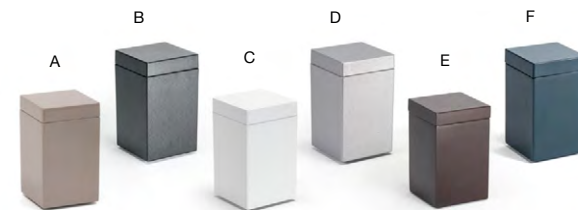

- A Morocco Jar with Lid - Onyx** pack 6 **RJR009BKR12**
2.5 sq x 4.25 in | 6.6 sq x 10.5 cm
- B Morocco Jar with Lid - Stone** pack 6 **RJR009GYR12**
2.5 sq x 4.25 in | 6.6 sq x 10.5 cm
- C Morocco Jar with Lid - Chocolate** pack 6 **RJR009ESR12**
2.5 sq x 4.25 in | 6.6 sq x 10.5 cm