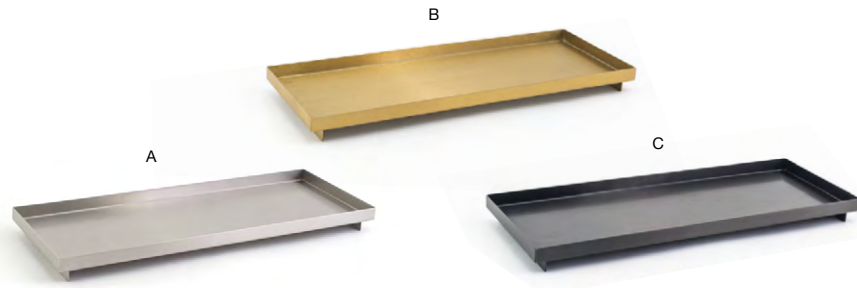

- **A 12.25" x 4.75" Brushed Stainless Tray - Silver** pack 6 **RTR014BSS12**
  12.25 x 4.75 x 1 in | 30.8 x 12 x 2.5 cm
- **B 12.25" x 4.75" Brushed Stainless Tray - Matte Brass** pack 6 **RTR014GOS12**
  12.25 x 4.75 x 1 in | 30.8 x 12 x 2.5 cm
- **C 12.25" x 4.75" Brushed Stainless Tray - Matte Black** pack 6 **RTR014BKS12**
  12.25 x 4.75 x 1 in | 30.8 x 12 x 2.5 cm