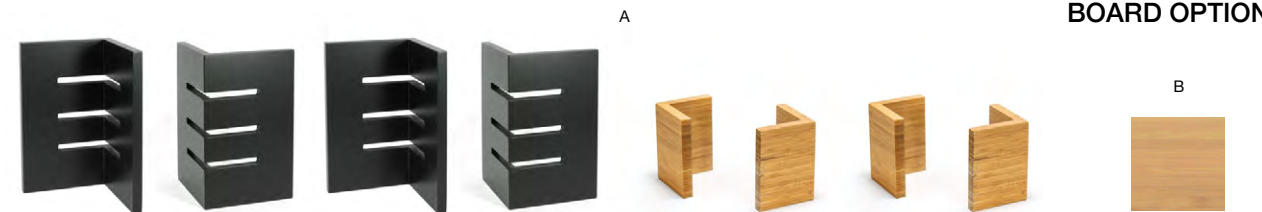

A+B Buffet Essentials - Slotted Bamboo - Natural Bamboo on Black BST052MUM28
13" Bamboo L Slotted Riser - Set of 2 - Black pack 2
6.25" Bamboo L Risers - Set of 2 - Natural pack 2
14" Square Bamboo Board - Natural pack 2
36" x 8" Bamboo Board - Natural pack 2

BOARD OPTIONS