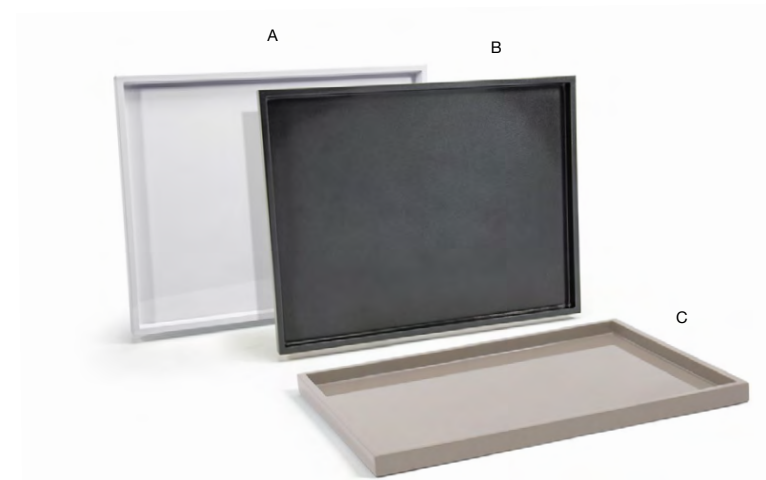

- **A 16.75" x 13" New York Tray - Snow** pack 4 **RRT026WHW21**
  16.75 x 13 x .75 in | 42.6 x 33 x 2.2 cm
- **B 16.75" x 13" New York Tray - Onyx** pack 4 **RRT026BKW21**
  16.75 x 13 x .75 in | 42.6 x 33 x 2.2 cm
- **C 16.75" x 13" New York Tray - Stone** pack 4 **RRT026BEW21** **NEW**
  16.75 x 13 x .75 in | 42.6 x 33 x 2.2 cm

Metroweave® tray liners available, flip catalog to pages 186-191