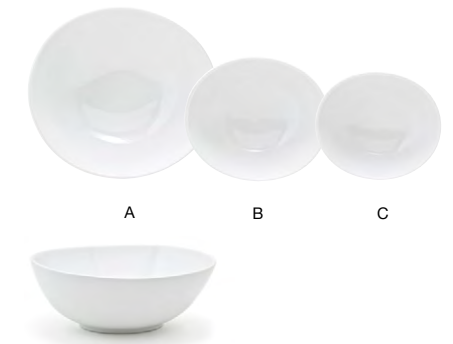

A 8" Oval Ellipse™ Bowl - 36 oz pack 6 **DBO059WHP22**
8 x 7 x 3 in | 20.5 x 18 x 7.5 cm, 1.1 L
B 6.25" Oval Ellipse™ Bowl - 16 oz pack 12 **DBO035WHP13**
6.25 x 5.75 x 2.5 in | 16.1 x 14.3 x 6.3 cm, 473 ml
C 5.25" Oval Ellipse™ Bowl - 10 oz pack 12 **DBO058WHP23**
5.25 x 4.75 x 2 in | 13.3 x 12.3 x 5.2 cm, 296 ml