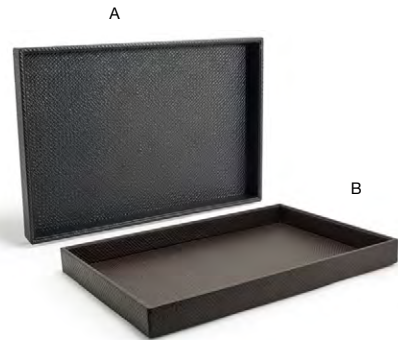

- **A 19" x 13" Java Tray - Black** pack 2 **RRT019BKL20**
  19 x 13 x 1.75 in | 48.5 x 33 x 4.5 cm
- **B 19" x 13" Java Tray - Brown** pack 2 **RRT019BRL20**
  19 x 13 x 1.75 in | 48.5 x 33 x 4.5 cm