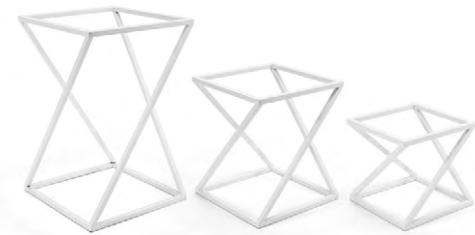

Twist Risers - Set of 3 - White
(1) 7.75 sq x 11.75 in | (1) 19.5 sq x 30 cm
(1) 6.75 sq x 7.75 in | (1) 17.1 sq x 20 cm
(1) 5.75 sq x 5.5 in | (1) 14.6 sq x 14 cm
pack 1
BRI005WHI28