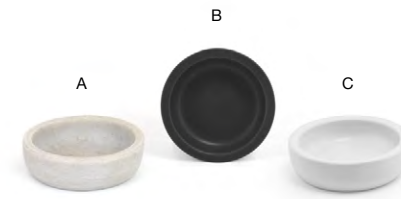

- **A 4" Round Miami Soap Dish - Cement Grey** pack 12 **RSD006GYR13** **NEW**
  4 dia x 1.25 in | 10 dia x 3 cm
- **B 4" Round Miami Soap Dish - Chocolate** pack 12 **RSD006ESC23**
  4 dia x 1.25 in | 10 dia x 3 cm
- **C 4" Round Miami Soap Dish - Shell** pack 12 **RSD006WHR23**
  4 dia x 1.25 in | 10 dia x 3 cm

- **5" Oval Miami Soap Dish - Chocolate** pack 12 **RSD015ESC23**
  5 x 3.25 x 1.25 in | 13 x 8 x 3.2 cm