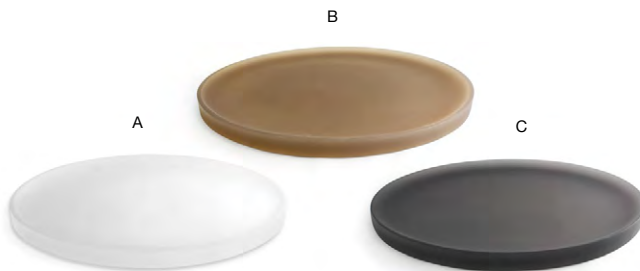

- **A 14" Round Nassau Tray - Ice** pack 4 RRT010FRR21
  14 dia x .75 in | 35.8 dia x 2.2 cm
- **B 14" Round Nassau Tray - Nutmeg** pack 4 RRT010BRR21
  14 dia x .75 in | 35.8 dia x 2.2 cm
- **C 14" Round Nassau Tray - Smoke** pack 4 RRT010GYR21
  14 dia x .75 in | 35.8 dia x 2.2 cm