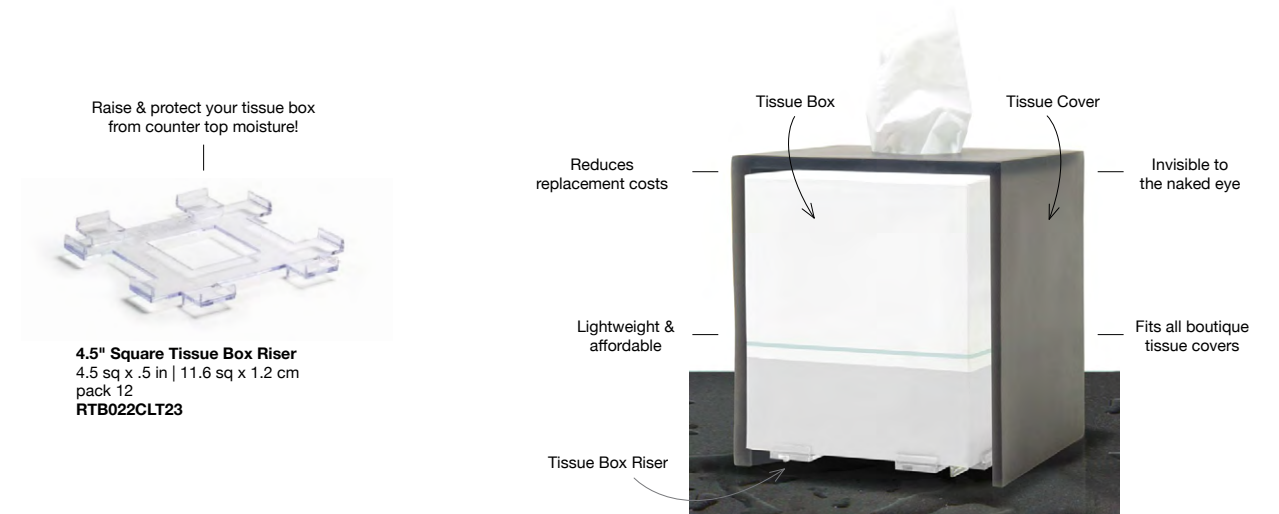

TISSUE BOX RISER

Raise & protect your tissue box from counter top moisture!