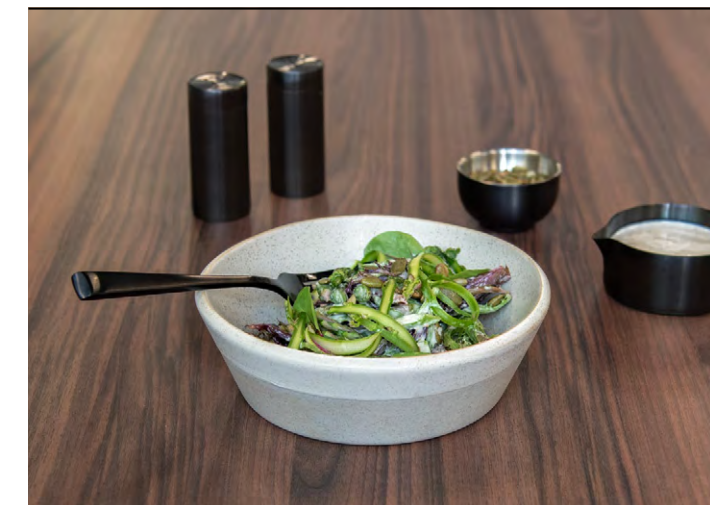

NEW collection

MEZZE™ sesame

Mezze™ Sesame provides a versatile foundation for all cuisines. Each plate features a flexible neutral base, adorned with subtle speckling in its beautiful reactive glaze.

HIGH-TEMPERATURE COLORED PORCELAIN | LIFETIME PLUS WARRANTY | ARTISANAL DESIGN

More Colors Available
Pages 108-111

PC PLATE COVER AVAILABLE

NEW collection

- **A 11" Round Mezze™ Plate - Sesame** pack 4 **DDP098BEP21** **PC**
  11 dia x .5 in | 28.2 dia x 1.5 cm
- **B 9" Round Mezze™ Plate - Sesame** pack 6 **DSP048BEP22**
  9 dia x .5 in | 23.1 dia x 1.5 cm
- **C 7.5" Round Mezze™ Plate - Sesame** pack 12 **DAP093BEP23**
  7.5 dia x .5 in | 19.3 dia x 1.5 cm
- **D 6" Round Mezze™ Plate - Sesame** pack 12 **DBB042BEP23**
  6 dia x .5 in | 15.5 dia x 1.3 cm

- **9.25" Round Mezze™ Bowl - 36 oz - Sesame**
  9.25 dia x 1.5 in
  23.5 dia x 4 cm, 1.1 L
  pack 4
  DBO199BEP21
  PC

- **A 8.75" Round Mezze™ Bowl - 48 oz - Sesame** pack 4 **DBO198BEP21**
  8.75 dia x 2.25 in | 22.2 dia x 5.7 cm, 1.4 L
- **B 7" Round Mezze™ Bowl - 26 oz - Sesame** pack 6 **DBO197BEP22**
  7 dia x 2.25 in | 17.5 dia x 5.8 cm, 770 ml
- **C 5.5" Round Mezze™ Bowl - 16 oz - Sesame** pack 12 **DBO196BEP23**
  5.5 dia x 2.25 in | 14.2 dia x 5.4 cm, 475 ml

- **A 3 oz Round Mezze™ Ramekin - Sesame** pack 12 **DSD080BEP23**
  3.25 dia x 1.5 in | 8 dia x 3.9 cm, 90 ml
- **B 2 oz Round Mezze™ Ramekin - Sesame** pack 12 **DSD079BEP23**
  2.75 dia x 1.5 in | 7 dia x 3.5 cm, 60 ml

- **A 12 oz Mezze™ Cup - Sesame** pack 12 **DMU029BEP23**
  5 x 4 x 3.25 in | 12.8 x 10 x 8.1 cm, 360 ml
- **B 6" Round Mezze™ Saucer - Sesame** pack 12 **DMU030BEP23**
  6 dia x .5 in | 15.5 dia x 1.3 cm
- **C 3 oz Mezze™ Cup - Sesame** pack 12 **DCS076BEP23**
  3.5 x 2.5 x 2 in | 8.6 x 6.5 x 5.2 cm, 90 ml
- **D 4.5" Round Mezze™ Saucer - Sesame** pack 12 **DCS077BEP23**
  4.5 dia x .5 in | 11.2 dia x 1.2 cm