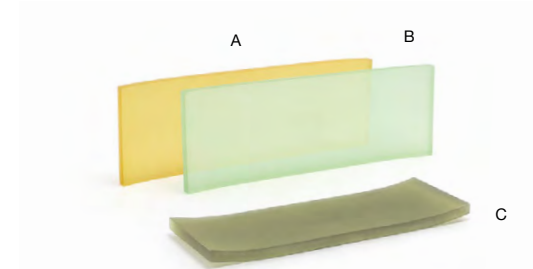

- A 13" Oval Bevel™ Tray - Stone** pack 4 **DDP096GYP21**
13 x 9 x 1.25 in | 33 x 23 x 3.2 cm
- B 13" Oval Bevel™ Tray - White** pack 4 **DDP096WHP21**
13 x 9 x 1.25 in | 33 x 23 x 3.2 cm

- A 12" x 4" Nassau Amenity Tray - Ginger** pack 6 **RTR011ORR12**
12 x 4 x .75 in | 30.5 x 10 x 1.9 cm
- B 12" x 4" Nassau Amenity Tray - Ocean** pack 6 **RTR011LBR12**
12 x 4 x .75 in | 30.5 x 10 x 1.9 cm
- C 12" x 4" Nassau Amenity Tray - Sage** pack 6 **RTR011GRR12**
12 x 4 x .75 in | 30.5 x 10 x 1.9 cm