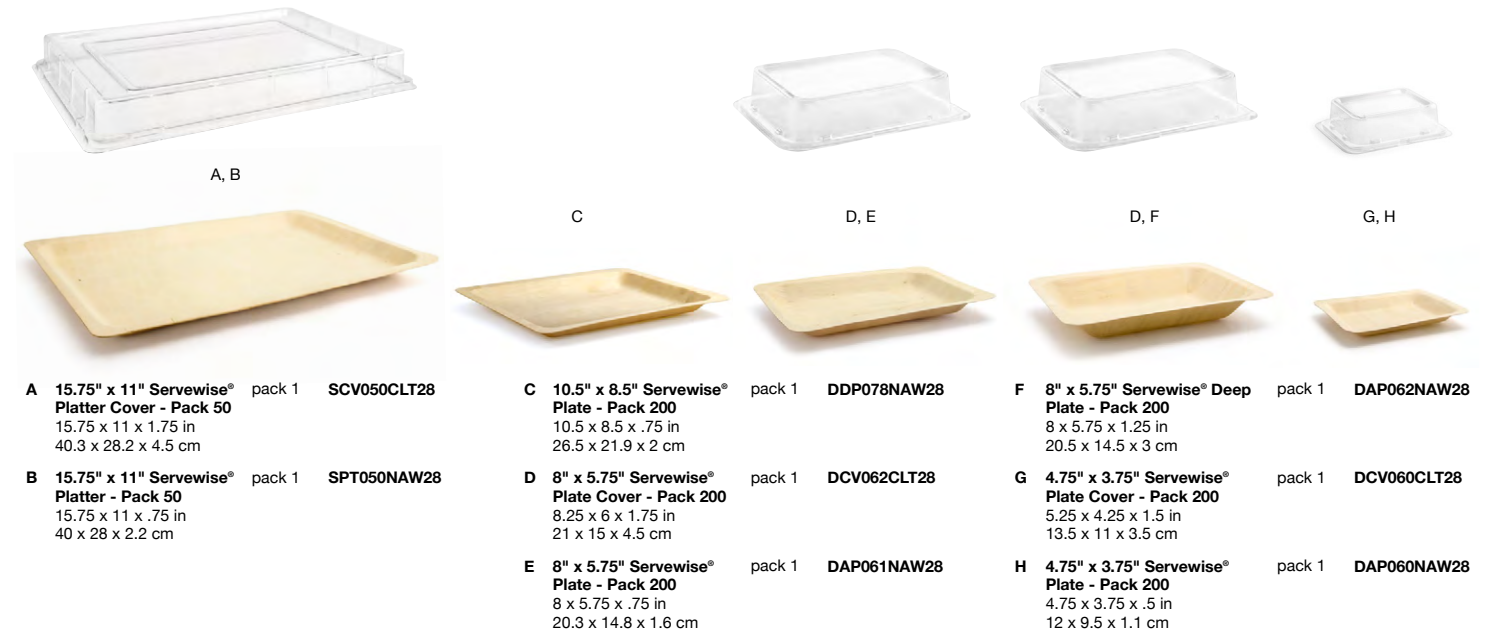

SERVEWISE® DISPOSABLES

natural

Serve-wise® disposables are earth-friendly, single-use serving solutions made from highly renewable woods that are great for grab-and-go, events, and catering. Covers are available for select shapes and sizes for added functionality.

VERSATILE DESIGNS | BIODEGRADABLE | SINGLE-USE