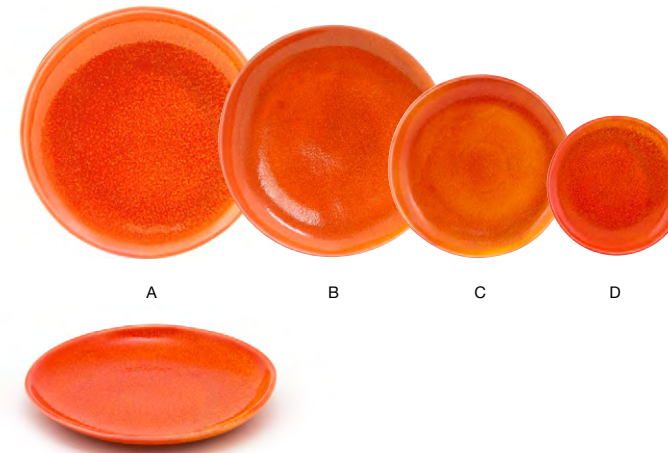

- **A 11" Round Kiln® Plate - Blood Orange** pack 6 **DOS029ORP22** **PC**
  11 dia x 1.75 in | 28.2 dia x 4.3 cm
- **B 10" Round Kiln® Plate - Blood Orange** pack 6 **DDP061ORP22**
  10 dia x 1.5 in | 25.1 dia x 4 cm
- **C 8" Round Kiln® Plate - Blood Orange** pack 12 **DSP031ORP23**
  8 dia x 1.25 in | 20.5 dia x 3.1 cm
- **D 6" Round Kiln® Plate - Blood Orange** pack 12 **DAP076ORP23**
  6 dia x 1 in | 15 dia x 2.3 cm