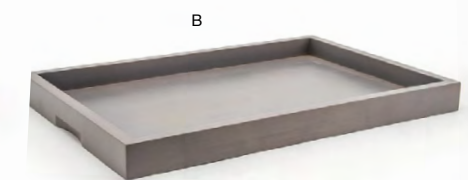

B 19" x 13" Bamboo Tray - Smoke pack 4 **RRT005GYB11**
19 x 13 x 1.5 in | 48 x 33 x 4 cm