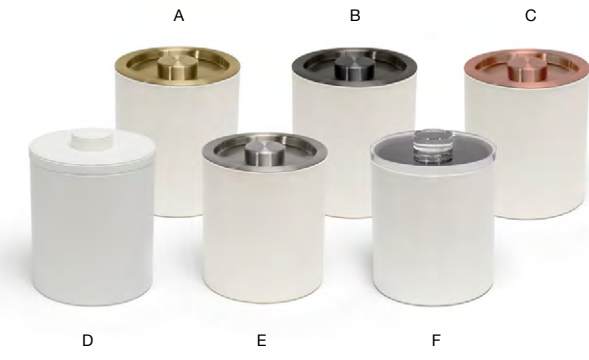

ASK ABOUT
customization!

- A 3.5 qt Round London Ice Bucket - White with Matte Brass Lid** pack 4 **RIB026WHL21**
7.5 dia x 8.25 in | 19.2 dia x 21.1 cm, 3.3 L
- B 3.5 qt Round London Ice Bucket - White with Matte Black Lid** pack 4 **RIB027WHL21**
7.5 dia x 8.25 in | 19.2 dia x 21.1 cm, 3.3 L
- C 3.5 qt Round London Ice Bucket - White with Rose Gold Lid** pack 4 **RIB074WHL21**
7.5 dia x 8.25 in | 19.2 dia x 21.1 cm, 3.3 L
- D 3.5 qt Round London Ice Bucket - White** pack 4 **RIB017WHL21**
7.5 dia x 8.75 in | 19.2 dia x 22.5 cm, 3.3 L
- E 3.5 qt Round London Ice Bucket - White with Silver Lid** pack 4 **RIB025WHL21**
7.5 dia x 8.25 in | 19.2 dia x 21.1 cm, 3.3 L
- F 3.5 qt Round London Ice Bucket - White with Acrylic Lid** pack 4 **RIB020WHL21**
7.5 dia x 8.75 in | 19.2 dia x 22 cm, 3.3 L