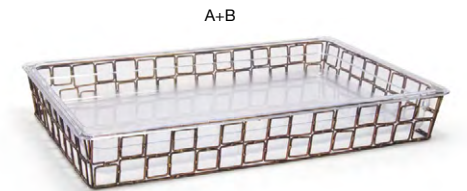

A Full Size Pan - Shallow pack 2 **BHO053CLT20**
20.75 x 13 x 2.5 in, 3.75 qt | 52.8 x 32.8 x 6.4 cm, 3.6 L
B Full Size Coppered Link Housing - Shallow pack 2 **BHO050GOI20**
19.75 x 12.25 x 2.75 in | 50.4 x 30.8 x 7.2 cm
A+B Full Size Coppered Link Housing/Pan Set - Shallow pack 2 **BHO060GOI20**
20.75 x 13 x 2.75 in, 3.75 qt | 52.8 x 32.8 x 7.2 cm, 3.6 L