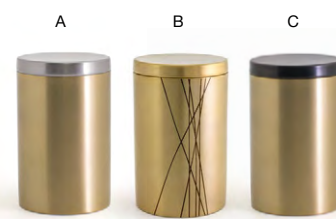

- **A Round Brushed Stainless Jar with Lid - Matte Brass with Silver Lid** pack 12 **RJR029GOS23**
  2.5 dia x 4.25 in
  6.5 dia x 10.6 cm
- **B Round Brushed Stainless Jar with Lid - Matte Brass with Matte Brass Lid** pack 12 **RJR024GOS23**
  2.5 dia x 4.25 in
  6.5 dia x 10.6 cm
- **C Round Brushed Stainless Jar with Lid - Matte Brass with Matte Black Lid** pack 12 **RJR028GOS23**
  2.5 dia x 4.25 in
  6.5 dia x 10.6 cm