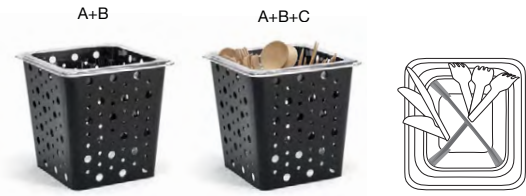

1. **A** 1/6 Size Pan - Deep
     6.75 x 6.25 x 5.75 in, 2.25 qt | 17.3 x 16 x 14.6 cm, 2.1 L pack 4 **BHO054CLT21**
   - **B** 1/6 Size Dots Housing - Deep - Black
     6.25 x 5.75 x 6 in | 15.6 x 14.4 x 15.2 cm pack 4 **BHO067BKI21**
   - **A+B** 1/6 Size Dots Housing/Pan Set - Deep - Black
     6.75 x 6.25 x 6 in, 2.25 qt | 17.3 x 16 x 15.2 cm, 2.1 L pack 4 **BHO072BKI21**
   - **C** Flatware Divider Insert
     6.5 x 3.25 x 3.75 in | 16.3 x 8.1 x 9.5 cm pack 4 **BHO077FRT21**
   - **A+B+C** 1/6 Size Dots Flatware Divider Set - Black
     6.75 x 6.25 x 6 in | 17.3 x 16 x 15.2 cm pack 4 **BHO078BKI21**
2. Shown with:
   Servewise® Utensils
   See on page 145