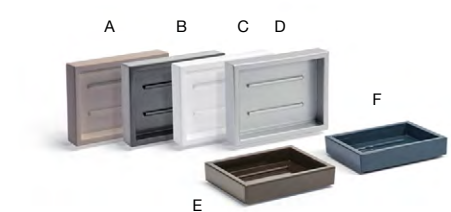

A 4.25" x 3.25" New York Soap Dish - Stone pack 12 **RSD010BET13**
4.25 x 3.25 x .75 in | 11 x 8.3 x 2 cm
B 4.25" x 3.25" New York Soap Dish - Onyx pack 12 **RSD010BKT13**
4.25 x 3.25 x .75 in | 11 x 8.3 x 2 cm
C 4.25" x 3.25" New York Soap Dish - Snow pack 12 **RSD010WHT13**
4.25 x 3.25 x .75 in | 11 x 8.3 x 2 cm
D 4.25" x 3.25" New York Soap Dish - Steel pack 12 **RSD010SIT13**
4.25 x 3.25 x .75 in | 11 x 8.3 x 2 cm
E 4.25" x 3.25" New York Soap Dish - Chocolate pack 12 **RSD010EST13**
4.25 x 3.25 x .75 in | 11 x 8.3 x 2 cm
F 4.25" x 3.25" New York Soap Dish - Peacock pack 12 **RSD010BLT23**
4.25 x 3.25 x .75 in | 11 x 8.3 x 2 cm