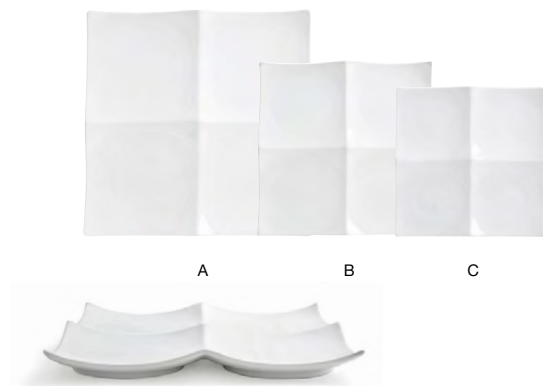

- **A 12" Square Origami® Plate** pack 4 **DOS019WHP21**
  12 sq x 1.5 in | 30.5 sq x 3.9 cm
- **B 10" Square Origami® Plate** pack 6 **DDP034WHP22**
  10 sq x 1.25 in | 25.6 sq x 3 cm
- **C 8" Square Origami® Plate** pack 12 **DAP032WHP23**
  8 sq x 1 in | 20.1 sq x 2.3 cm