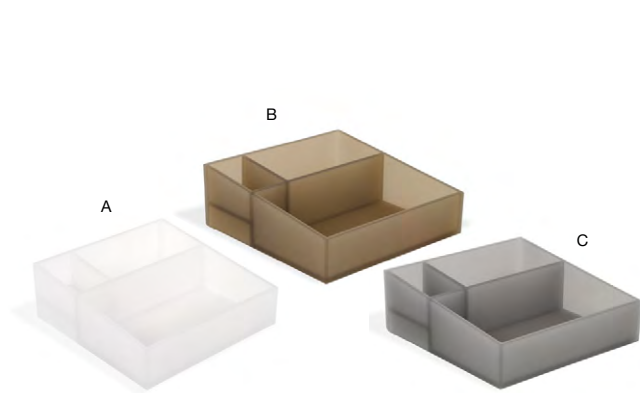

- **A 8.25" Square Nassau Accessory Holder - Ice** pack 4 RAH002FRT11 **NEW**
  8.25 sq x 3 in | 21.2 sq x 7.5 cm
- **B 8.25" Square Nassau Accessory Holder - Nutmeg** pack 4 RAH002BRT11 **NEW**
  8.25 sq x 3 in | 21.2 sq x 7.5 cm
- **C 8.25" Square Nassau Accessory Holder - Smoke** pack 4 RAH002GYT11 **NEW**
  8.25 sq x 3 in | 21.2 sq x 7.5 cm