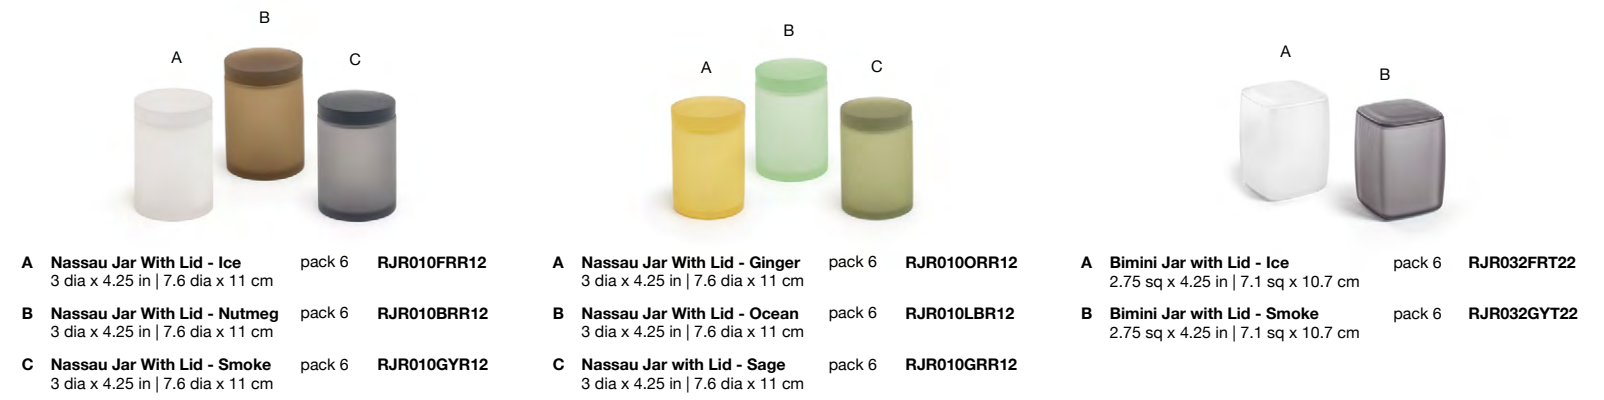

A Nassau Jar With Lid - Ice pack 6 **RJR010FRR12**
3 dia x 4.25 in | 7.6 dia x 11 cm
B Nassau Jar With Lid - Nutmeg pack 6 **RJR010BRR12**
3 dia x 4.25 in | 7.6 dia x 11 cm
C Nassau Jar With Lid - Smoke pack 6 **RJR010GYR12**
3 dia x 4.25 in | 7.6 dia x 11 cm

A Nassau Jar With Lid - Ginger pack 6 **RJR010ORR12**
3 dia x 4.25 in | 7.6 dia x 11 cm
B Nassau Jar With Lid - Ocean pack 6 **RJR010LBR12**
3 dia x 4.25 in | 7.6 dia x 11 cm
C Nassau Jar with Lid - Sage pack 6 **RJR010GRR12**
3 dia x 4.25 in | 7.6 dia x 11 cm

A Bimini Jar with Lid - Ice pack 6 **RJR032FRT22**
2.75 sq x 4.25 in | 7.1 sq x 10.7 cm
B Bimini Jar with Lid - Smoke pack 6 **RJR032GYT22**
2.75 sq x 4.25 in | 7.1 sq x 10.7 cm