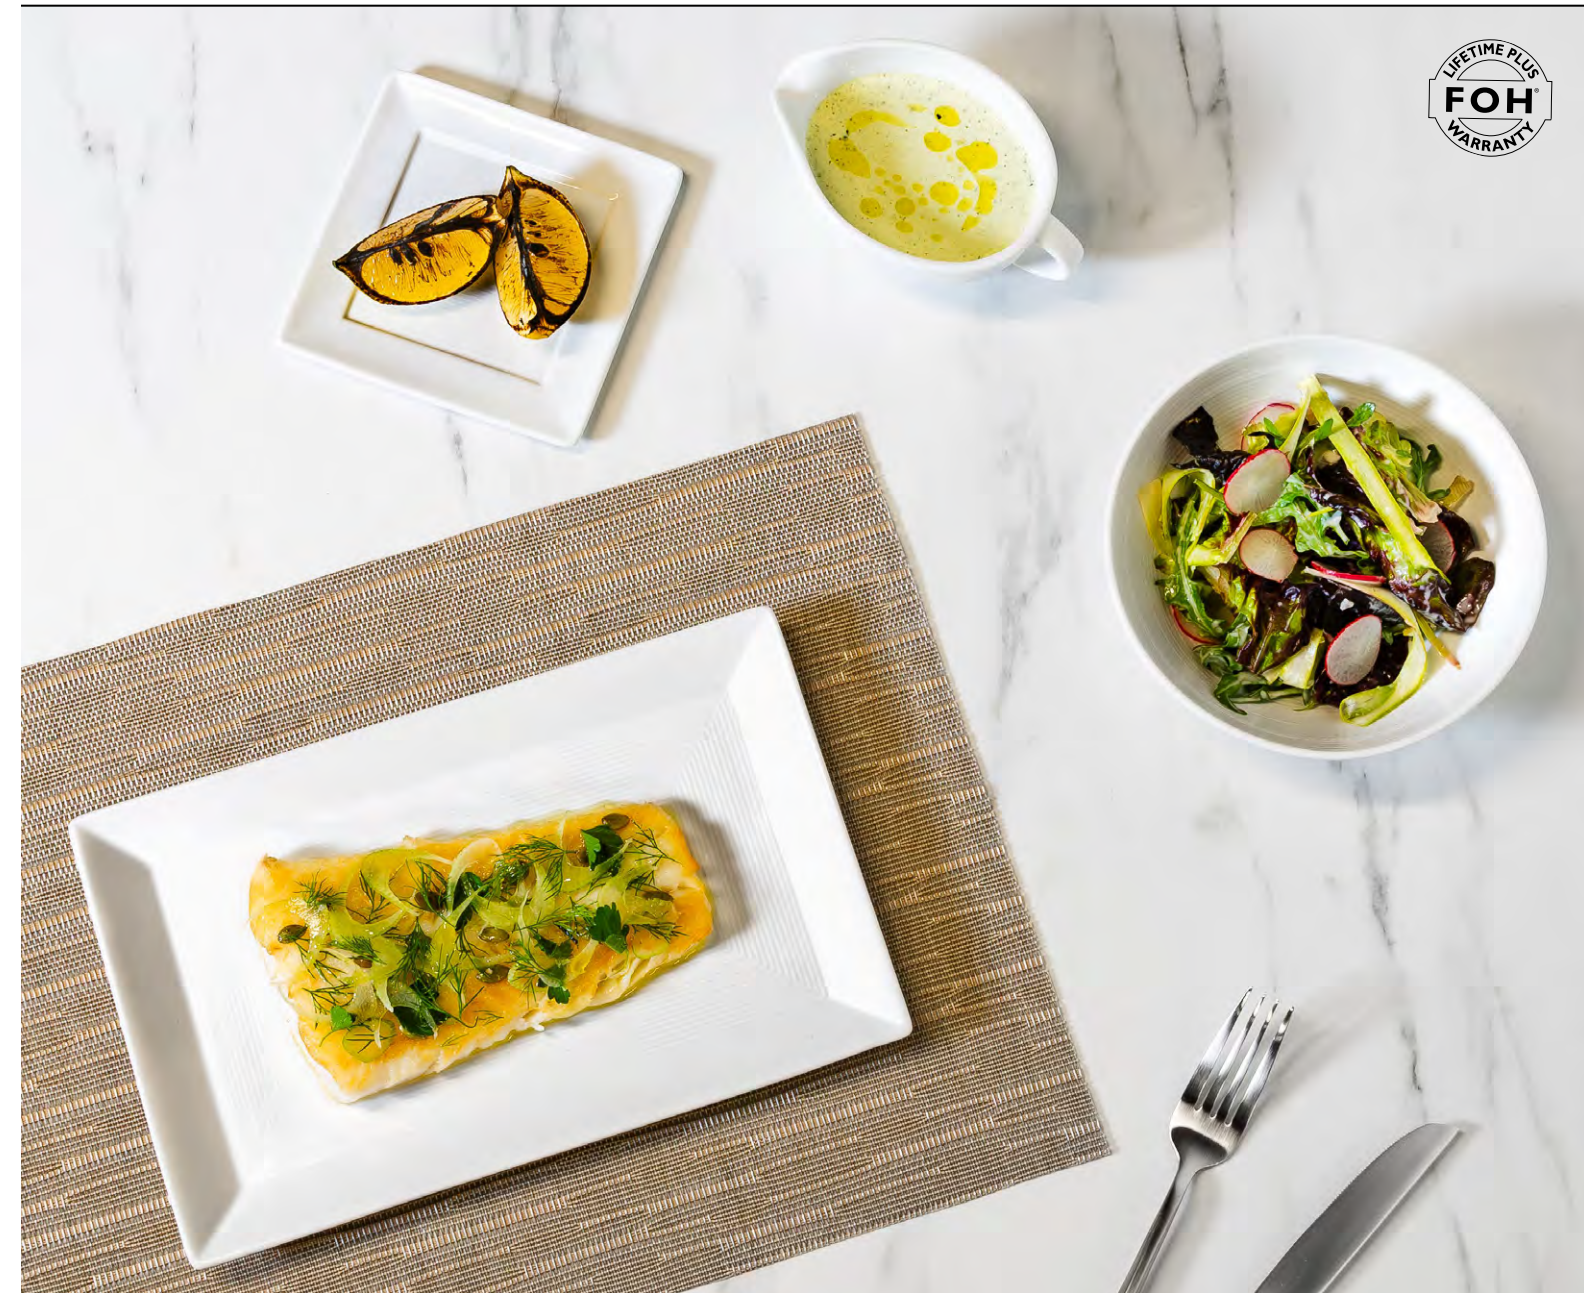

SCULPTED BODY | LIFETIME PLUS WARRANTY | IDEAL FOR SMALL BITES

- A 12" Square Origami® Plate** pack 4 **DOS019WHP21**
12 sq x 1.5 in | 30.5 sq x 3.9 cm
- B 10" Square Origami® Plate** pack 6 **DDP034WHP22**
10 sq x 1.25 in | 25.6 sq x 3 cm
- C 8" Square Origami® Plate** pack 12 **DAP032WHP23**
8 sq x 1 in | 20.1 sq x 2.3 cm