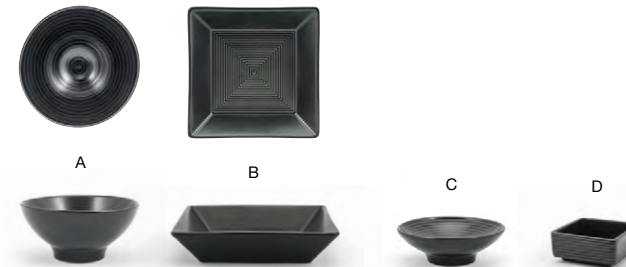

- **A 5" Round Spiral® Footed Bowl - 11 oz - Ink** pack 12 **DBO006BKP23**
  5 dia x 2.5 in | 12.9 dia x 6.1 cm, 325 ml
- **B 5.5" Square Spiral® Bowl - 10 oz - Ink** pack 12 **DBO008BKP23**
  5.5 sq x 1.25 in | 14.2 sq x 3.3 cm, 296 ml
- **C 3.25" Round Spiral® Dish - 1.5 oz - Ink** pack 12 **DSD008BKP23**
  3.25 dia x 1 in | 8.2 dia x 2.7 cm, 89 ml
- **D 2.75" Square Spiral® Dish - 3 oz - Ink** pack 12 **TSH007BKP23**
  2.75 sq x 1.25 in | 7.1 sq x 3 cm, 89 ml