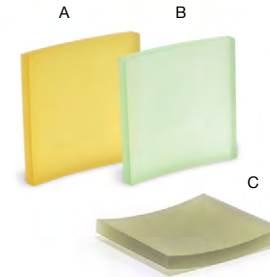

- **A 4" Square Nassau Soap Dish - Ginger** pack 12 **RSD008ORR13**
  4 sq x .5 in | 10 sq x 1.5 cm
- **B 4" Square Nassau Soap Dish - Ocean** pack 12 **RSD008LBR13**
  4 sq x .5 in | 10 sq x 1.5 cm
- **C 4" Square Nassau Soap Dish - Sage** pack 12 **RSD008GRR13**
  4 sq x .5 in | 10 sq x 1.5 cm