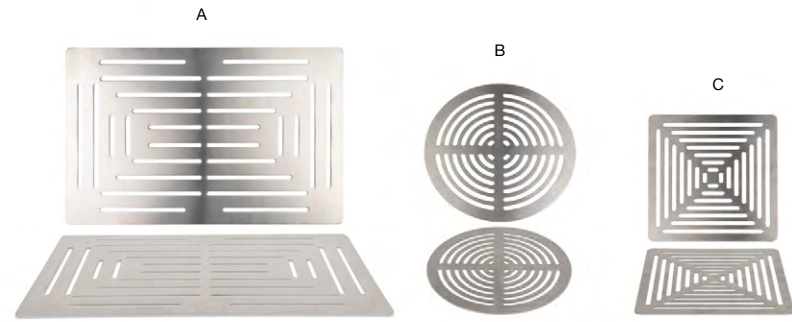

BUFFET ESSENTIAL ELEMENTS - HEATING TEMPERATURE CONTROL

- **A 22" x 14" Brushed Stainless Grill Plate - Silver** pack 2 BHO082BSS20 **NEW**
  22 x 14 x .5 in | 55.6 x 35.3 x 1.1 cm
- **B 9" Round Brushed Stainless Grill Plate - Silver** pack 2 BHO080BSS20 **NEW**
  9 dia x .5 in | 22.8 dia x 1.1 cm
- **C 8.25" Square Brushed Stainless Grill Plate - Silver** pack 2 BHO081BSS20 **NEW**
  8.25 sq x .5 in | 21.1 sq x 1.1 cm