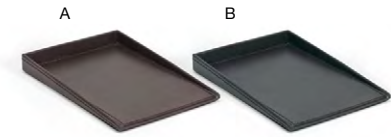

Multifunctional for snacks, masks, remotes, amenities, and more!

ASK ABOUT customization!

- A** 4" Round London Coaster - Saddle pack 48 XCO006TAL26
4 dia in | 10.3 dia cm
- B** 4" Round London Coaster - Brown pack 48 XCO006BRL26
4 dia in | 10.3 dia cm
- C** 4" Round London Coaster - Black pack 48 XCO006BKL26
4 dia in | 10.3 dia cm