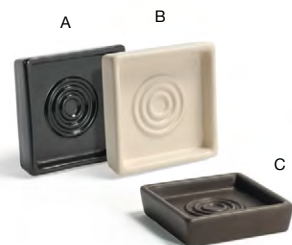

- **A 4" Square Morocco Dish - Onyx** pack 12 **RSD007BKC23 (stoneware)**
  4 sq x 1 in | 10.4 sq x 2.7 cm
- **B 4" Square Morocco Dish - Stone** pack 12 **RSD007GYC23 (stoneware)**
  4 sq x 1 in | 10.4 sq x 2.7 cm
- **C 4" Square Morocco Dish - Chocolate** pack 12 **RSD007ESC23 (stoneware)**
  4 sq x 1 in | 10.4 sq x 2.7 cm