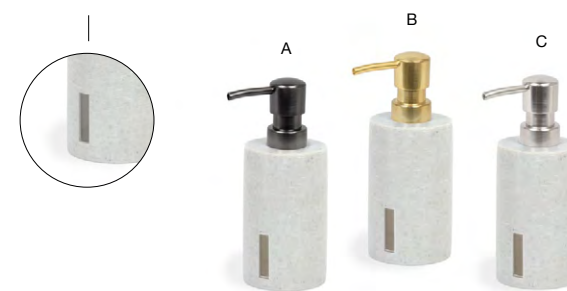

- **A 10 oz Miami Pump - Cement Grey with Matte Black Top** pack 6 **RSP037GYR12** **NEW**
  2.75 dia x 6.75 in | 7 dia x 17 cm, 296 ml
- **B 10 oz Miami Pump - Cement Grey with Matte Brass Top** pack 6 **RSP038GYR12** **NEW**
  2.75 dia x 6.75 in | 7 dia x 17 cm, 296 ml
- **C 10 oz Miami Pump - Cement Grey with Brushed Top** pack 6 **RSP039GYR12** **NEW**
  2.75 dia x 6.75 in | 7 dia x 17 cm, 296 ml