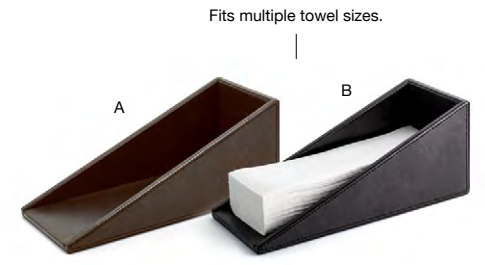

- **A 10.5" x 4.5" London Towel Holder - Brown** pack 4 **RTB027BRL11**
  10.5 x 4.5 x 4.5 in | 26.4 x 11.6 x 11.6 cm
- **B 10.5" x 4.5" London Towel Holder - Black** pack 4 **RTB027BKL11**
  10.5 x 4.5 x 4.5 in | 26.4 x 11.6 x 11.6 cm