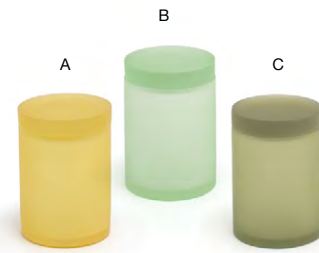

- A 12" x 4" Nassau Amenity Tray - Ginger** pack 6 **RTR011ORR12**
12 x 4 x .75 in | 30.5 x 10 x 1.9 cm
- B 12" x 4" Nassau Amenity Tray - Ocean** pack 6 **RTR011LBR12**
12 x 4 x .75 in | 30.5 x 10 x 1.9 cm
- C 12" x 4" Nassau Amenity Tray - Sage** pack 6 **RTR011GRR12**
12 x 4 x .75 in | 30.5 x 10 x 1.9 cm