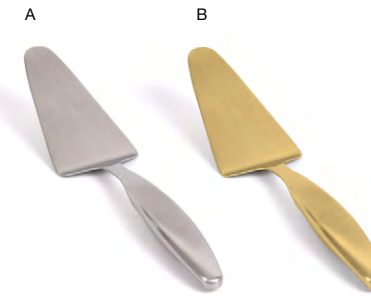

- **A** 10.25" Brushed Stainless Cake Server - Silver pack 12 BUT039BSS23 **NEW**
  10.25 in | 26.3 cm
- **B** 10.25" Brushed Stainless Cake Server - Matte Brass pack 12 BUT039GOS23 **NEW**
  10.25 in | 26.3 cm