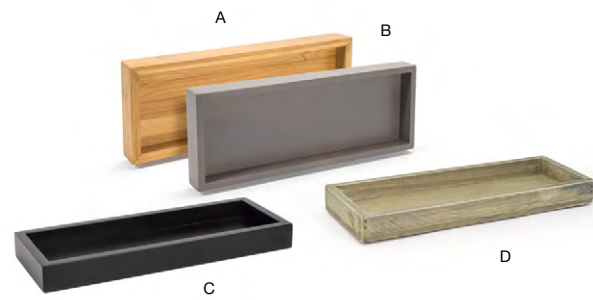

- **A 11.75" x 4.25" Bali Amenity Tray - Natural** pack 6 **RTR006BBB12**
  11.75 x 4.25 x 1.25 in | 30 x 11 x 3 cm
- **B 11.75" x 4.25" Bamboo Tray - Smoke** pack 6 **RTR006GYB12**
  11.75 x 4.25 x 1.25 in | 30 x 11 x 3 cm
- **C 11.75" x 4.25" Bali Amenity Tray - Black** pack 6 **RTR006BKB12**
  11.75 x 4.25 x 1.25 in | 30 x 11 x 3 cm
- **D 11.75" x 4.25" Asheville Amenity Tray - Cider** pack 6 **RTR006NAW22**
  11.75 x 4.25 x 1.25 in | 30 x 11 x 3 cm