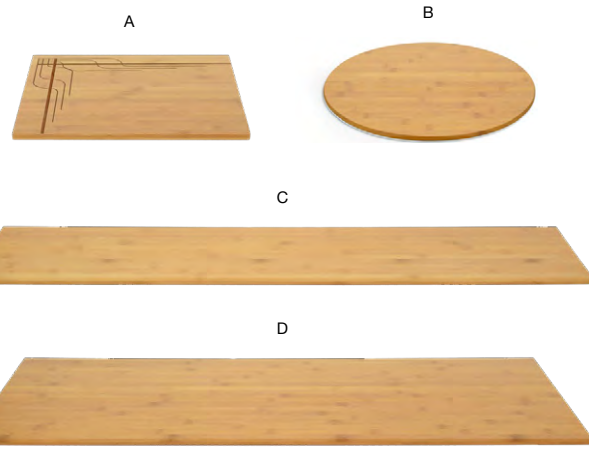

BUFFET ESSENTIAL ELEMENTS - BAMBOO BOARDS

ASK ABOUT customization!

- A 14" Square Bamboo Board - Natural** pack 2 **BHO057BBB20**
14 sq x .5 in | 35.6 sq x 1.2 cm
- B 14" Round Bamboo Board - Natural** pack 2 **BHO058BBB20**
14 dia x .5 in | 35.6 dia x 1.2 cm
- C 36" x 8" Bamboo Board - Natural** pack 2 **BHO055BBB20**
36 x 8 x .5 in | 91.5 x 20.3 x 1.2 cm
- D 36" x 14" Bamboo Board - Natural** pack 2 **BHO056BBB20**
36 x 14 x .5 in | 91.5 x 35.6 x 1.2 cm