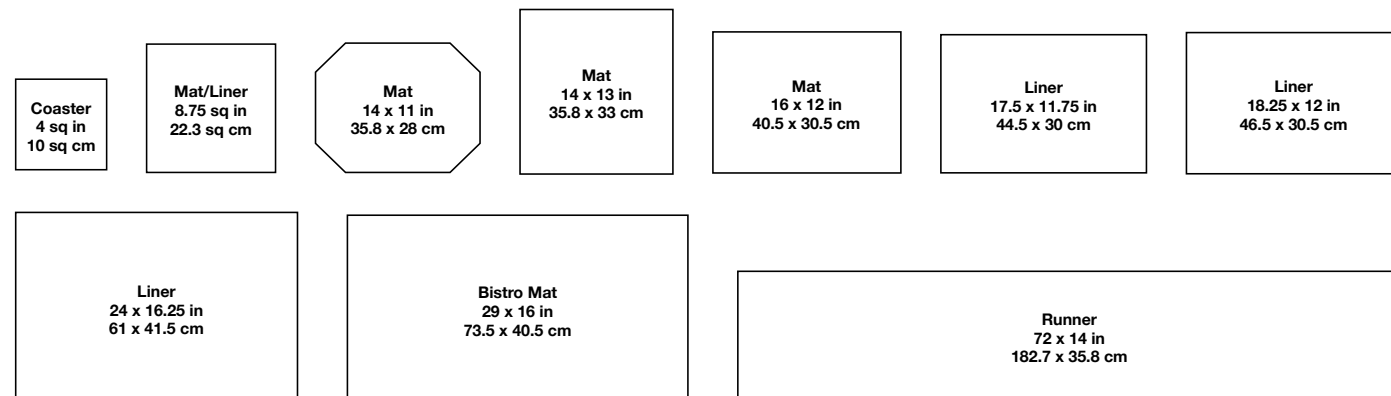

CUSTOMIZATION AVAILABLE | THERMOSEALED™ EDGES | 140+ STOCKED CHOICES

QS Quick Ship size customization is available on many metroweave® colors - low minimums and quick turnaround!

Basketweave - Indigo
pack 12
XPM078DBV83 14 x 11 in | 35.8 x 28 cm
XPM077DBV83 16 x 12 in | 40.5 x 30.5 cm
QS