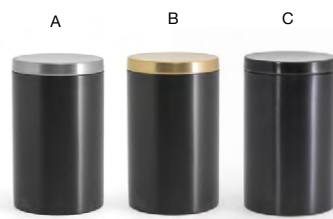

- **A Round Brushed Stainless Jar with Lid - Matte Black with Silver Lid** pack 12 **RJR029BKS23**
  2.5 dia x 4.25 in
  6.5 dia x 10.6 cm
- **B Round Brushed Stainless Jar with Lid - Matte Black with Matte Brass Lid** pack 12 **RJR030BKS23**
  2.5 dia x 4.25 in
  6.5 dia x 10.6 cm
- **C Round Brushed Stainless Jar with Lid - Matte Black with Matte Black Lid** pack 12 **RJR024BKS23**
  2.5 dia x 4.25 in
  6.5 dia x 10.6 cm