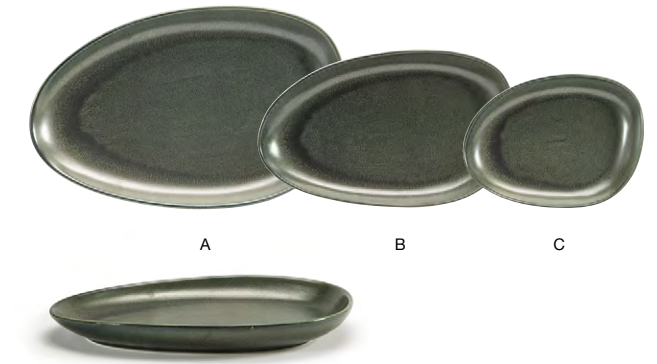

- **A 14" Oval Kiln® Platter - Sage** pack 2 **SPT056DGP20**
  14 x 9 x 1.5 in | 35.5 x 23 x 4.1 cm
- **B 11" Oval Kiln® Plate - Sage** pack 6 **DDP062DGP22**
  11 x 7 x 1.5 in | 28.2 x 17.6 x 3.9 cm
- **C 8" Oval Kiln® Plate - Sage** pack 12 **DSP032DGP23**
  8 x 6.25 x 1.5 in | 20.5 x 15.7 x 3.7 cm