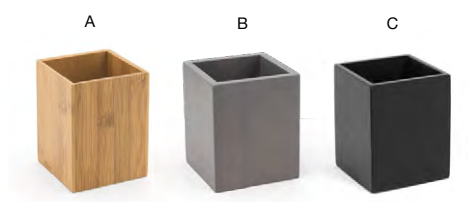

A 3.75" Square Bamboo Holder - Natural pack 6 **BHO086BBB22**
3.75 sq x 4.5 in | 9.5 sq x 11.4 cm

B 3.75" Square Bamboo Holder - Smoke pack 6 **BHO086GYB22**
3.75 sq x 4.5 in | 9.5 sq x 11.4 cm

C 3.75" Square Bamboo Holder - Black pack 6 **BHO086BKB22**
3.75 sq x 4.5 in | 9.5 sq x 11.4 cm

Fits:
11.75" x 4.25" Bamboo Tray
RTR006BBB12 natural
RTR006GYB12 smoke
RTR006BKB12 black