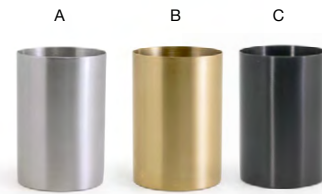

- **A 10 oz Round Brushed Stainless Holder - Silver** pack 6 **DMU020BSS22**
  2.5 dia x 3.75 in | 6.5 dia x 9.7 cm, 296 ml
- **B 10 oz Round Brushed Stainless Holder - Matte Brass** pack 6 **DMU020GOS22**
  2.5 dia x 3.75 in | 6.5 dia x 9.7 cm, 296 ml
- **C 10 oz Round Brushed Stainless Holder - Matte Black** pack 6 **DMU020BKS22**
  2.5 dia x 3.75 in | 6.5 dia x 9.7 cm, 296 ml