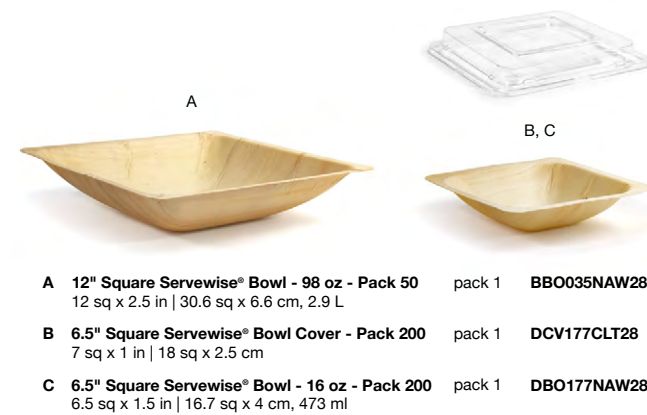

SERVEWISE® DISPOSABLES

natural

Serve-wise® disposables are earth-friendly, single-use serving solutions made from highly renewable woods that are great for grab-and-go, events, and catering. Covers are available for select shapes and sizes for added functionality.

VERSATILE DESIGNS | BIODEGRADABLE | SINGLE-USE