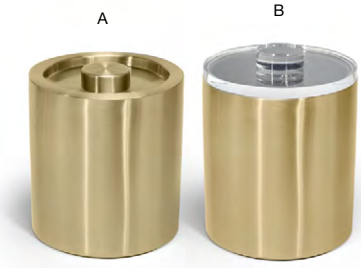

- **A 2 qt Round Brushed Stainless Ice Bucket - Matte Brass** pack 4 **RIB044GOS21**
  5.75 dia x 6.5 in | 14.5 dia x 16.2 cm, 1.9 L
- **B 2 qt Round Brushed Stainless Ice Bucket - Matte Brass with Acrylic Lid** pack 4 **RIB073GOS21**
  5.75 dia x 7 in | 14.5 dia x 17.9 cm, 1.9 L