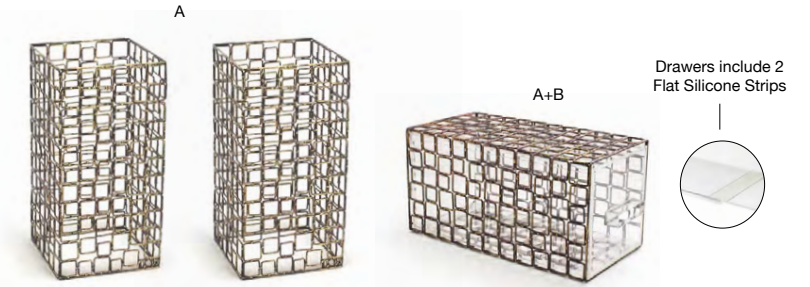

A 1/6 Size Pan - Deep pack 4 **BHO054CLT21**
6.75 x 6.25 x 5.75 in, 2.25 qt | 17.3 x 16 x 14.6 cm, 2.1 L

B 1/6 Size Zig Zag Housing - Deep - Silver pack 4 **BHO089SII21**
6.25 x 5.75 x 6 in | 15.6 x 14.4 x 15.2 cm

A+B 1/6 Size Zig Zag Housing/Pan Set - Deep - Silver pack 4 **BHO092SII21**
6.75 x 6.25 x 6 in, 2.25 qt | 17.3 x 16 x 15.2 cm, 2.1 L

C Flatware Divider Insert pack 4 **BHO077FRT21**
6.5 x 3.25 x 3.75 in | 16.3 x 8.1 x 9.5 cm

A+B+C 1/6 Size Zig Zag Flatware Divider Set - Silver pack 4 **BHO093SII21**
6.75 x 6.25 x 6 in | 17.3 x 16 x 15.2 cm

Shown with:
Servewise® Utensils
See on page 145

A 13" Coppered Link Risers - Set of 2 pack 1 **BRI011GOI28**
6.5 sq x 13 in | 16.8 sq x 33 cm
B Acrylic Display Drawer pack 2 **BHO079CLT20**
13.5 x 6 sq in | 34.3 x 15.5 sq cm
A+B Coppered Link Housing/Drawer Set pack 2 **BHO083GOI20**
13.75 x 6.5 x 6.5 in | 35 x 16.8 x 16.8 cm
Replacement Flat Silicone Strip - Bag of 2
BHO107CLT88
Drawers include 2 Flat Silicone Strips