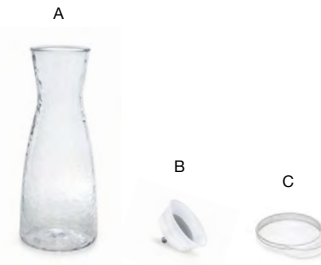

- **A 20 oz Drinkwise® Hammered Carafe** pack 12 **ACF002CLT23**
  h8 | t2.25 | b3.25 | m3.25 in
  h20.4 | t6 | b8.3 | m8.3 cm, 591 ml
- **B 20 oz Self Close/Pour Lid** pack 12 **ACF005FRT23**
  2.75 dia x 1 in
  6.7 dia x 2.5 cm
- **C 20 oz Carafe Snap Lid** pack 12 **ACV002FRT23**
  3 dia in | 7.4 dia cm

h = height | t = top | b = base | m = max

ASK ABOUT customization!