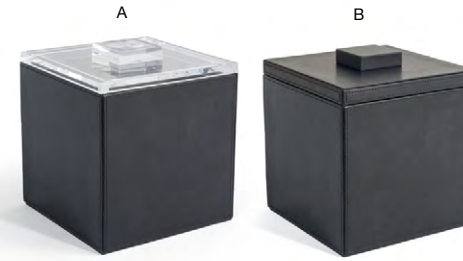

- **A 3.5 qt Square London Ice Bucket - Black with Acrylic Lid** pack 4 **RIB002BKL11**
  7 sq x 7.75 in | 17.8 sq x 19.5 cm, 3.3 L
- **B 3.5 qt Square London Ice Bucket - Black** pack 4 **RIB001BKL11**
  7 sq x 8 in | 17.8 sq x 20.4 cm, 3.3 L