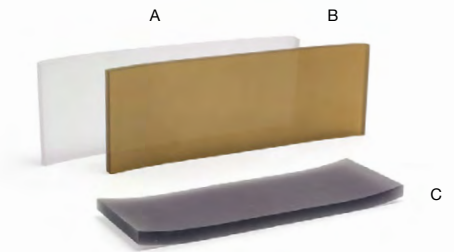

- **A 12" x 4" Nassau Amenity Tray - Ice** pack 6 **RTR011FRR12**
  12 x 4 x .75 in | 30.5 x 10 x 1.9 cm
- **B 12" x 4" Nassau Amenity Tray - Nutmeg** pack 6 **RTR011BRR12**
  12 x 4 x .75 in | 30.5 x 10 x 1.9 cm
- **C 12" x 4" Nassau Amenity Tray - Smoke** pack 6 **RTR011GYR12**
  12 x 4 x .75 in | 30.5 x 10 x 1.9 cm