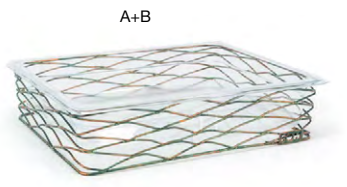

A **1/2 Size Pan - Shallow** pack 4 **BHO097CLT21**
13 x 10.5 x 2.5 in, 4 qt | 32.8 x 26.4 x 6.4 cm, 3.8 L
B **1/2 Size Patina Housing - Shallow** pack 2 **BHO095PTI20**
12.25 x 10 x 2.75 in | 30.8 x 25.2 x 7.2 cm
A+B **1/2 Size Patina Housing/Pan Set - Shallow** pack 2 **BHO113PTI20**
13 x 10.5 x 2.75 in, 4 qt | 32.8 x 26.4 x 7.2 cm, 3.8 L