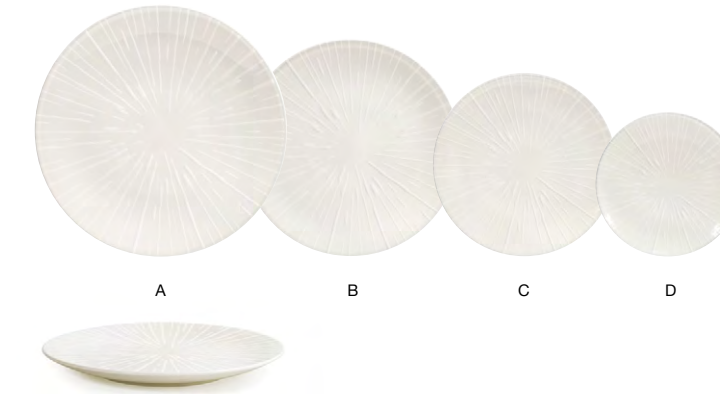

A 11" Round Catalyst® Coupe Plate - Spoke™ 11 dia x 1.25 in | 27.9 dia x 3.1 cm	pack 4	DDP090BEP21	Mg	PC	C 8" Round Catalyst® Coupe Plate - Spoke™ 8 dia x .75 in | 20.3 dia x 2 cm	pack 6	DSP046BEP22	Mg
B 9.5" Round Catalyst® Coupe Plate - Spoke™ 9.5 dia x .75 in | 24.4 dia x 2.1 cm	pack 6	DDP093BEP22	Mg	PC	D 6.25" Round Catalyst® Coupe Plate - Spoke™ 6.25 dia x 1 in | 16.1 dia x 2.4 cm	pack 6	DAP091BEP22	Mg