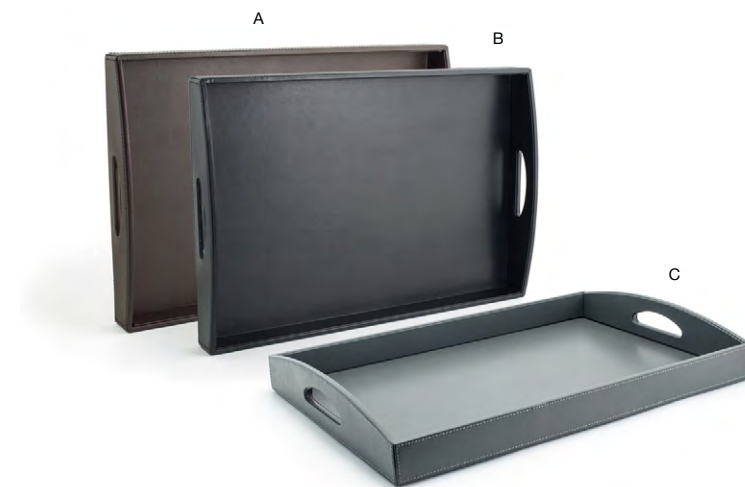

SEE EVEN MORE MIX & MATCH ICE BUCKET OPTIONS ON PAGES 139-148

SMOKE BASE COMBINATIONS

- A 2 qt Round London Ice Bucket - Smoke with Matte Brass Lid** pack 4 **RIB062GYL21**
5.75 dia x 6.75 in | 14.6 dia x 17.1 cm, 1.9 L
- B 2 qt Round London Ice Bucket - Smoke with Matte Black Lid** pack 4 **RIB061GYL21**
5.75 dia x 6.75 in | 14.6 dia x 17.1 cm, 1.9 L
- C 2 qt Round London Ice Bucket - Smoke with Rose Gold Lid** pack 4 **RIB076GYL21**
5.75 dia x 6.75 in | 14.6 dia x 17.1 cm, 1.9 L
- D 2 qt Round London Ice Bucket - Smoke** pack 4 **RIB014GYL21**
5.75 dia x 7.25 in | 14.6 dia x 18.4 cm, 1.9 L
- E 2 qt Round London Ice Bucket - Smoke with Silver Lid** pack 4 **RIB063GYL21**
5.75 dia x 6.75 in | 14.6 dia x 17.1 cm, 1.9 L
- F 2 qt Round London Ice Bucket - Smoke with Acrylic Lid** pack 4 **RIB064GYL21**
5.75 dia x 7.25 in | 14.6 dia x 18.5 cm, 1.9 L