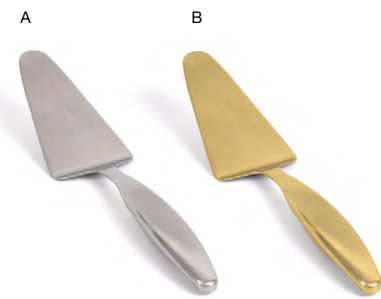

BUFFET ESSENTIAL ELEMENTS - SERVING UTENSILS

A 10.25" Brushed Stainless Cake Server - Silver	pack 12	BUT039BSS23	NEW
10.25 in | 26.3 cm			
B 10.25" Brushed Stainless Cake Server - Matte Brass	pack 12	BUT039GOS23	NEW
10.25 in | 26.3 cm