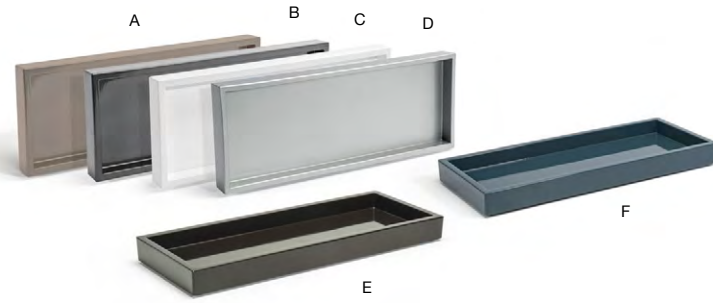

AMENITY TRAY OPTIONS - LARGEST TO SMALLEST

- **A 11.75" x 4.5" New York Amenity Tray - Stone** pack 6 **RTR012BET12**
  11.75 x 4.5 x 1 in | 30.1 x 11.7 x 2.5 cm
- **B 11.75" x 4.5" New York Amenity Tray - Onyx** pack 6 **RTR012BKT12**
  11.75 x 4.5 x 1 in | 30.1 x 11.7 x 2.5 cm
- **C 11.75" x 4.5" New York Amenity Tray - Snow** pack 6 **RTR012WHT12**
  11.75 x 4.5 x 1 in | 30.1 x 11.7 x 2.5 cm
- **D 11.75" x 4.5" New York Amenity Tray - Steel** pack 6 **RTR012SIT12**
  11.75 x 4.5 x 1 in | 30.1 x 11.7 x 2.5 cm
- **E 11.75" x 4.5" New York Amenity Tray - Chocolate** pack 6 **RTR012EST12**
  11.75 x 4.5 x 1 in | 30.1 x 11.7 x 2.5 cm
- **F 11.75" x 4.5" New York Amenity Tray - Peacock** pack 6 **RTR012BLT22**
  11.75 x 4.5 x 1 in | 30.1 x 11.7 x 2.5 cm