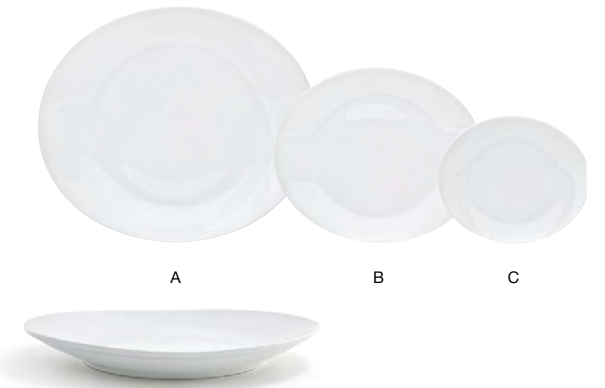

A

A 2.5 oz Square Brushed Stainless Canvas® Ramekin - Silver pack 24 **DSD028BSS24**
2.5 sq x .75 in | 6.6 sq x 2.2 cm, 74 ml

B

B 1 oz Square Brushed Stainless Canvas® Ramekin - Silver pack 24 **DSD034BSS24**
1.5 sq x 1.25 in | 3.8 sq x 3 cm, 30 ml

15" Oval Ellipse™ Platter
15 x 12.5 x 2 in
37.9 x 31.7 x 4.8 cm
pack 2
SPT006WHP20

A 12" Oval Ellipse™ Plate pack 6 **DDP032WHP12**
12 x 10.25 x 1.5 in | 30.5 x 26.1 x 3.8 cm
B 9" Oval Ellipse™ Plate pack 12 **DSP015WHP13**
9 x 7.5 x 1.25 in | 22.6 x 19.2 x 2.9 cm
C 6.5" Oval Ellipse™ Plate pack 12 **DBB000WHP13**
6.5 x 5.5 x .75 in | 16.5 x 14.2 x 2 cm