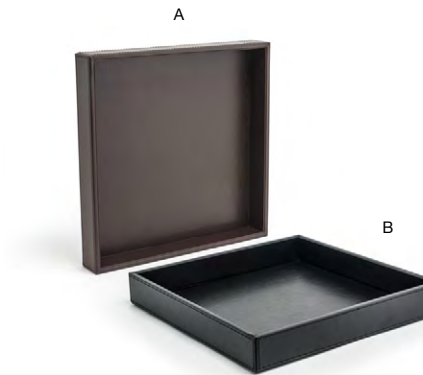

- **A 12" Square London Tray - Brown** pack 4 **RTR019BRL11**
- **B 12" Square London Tray - Black** pack 4 **RTR019BKL11**