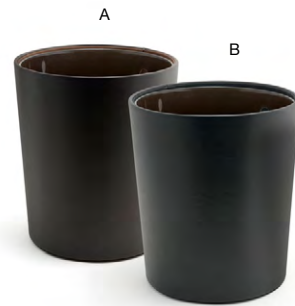

A 6.75 qt London Tapered Cylinder - Brown pack 4 **RWA030BRL21**
9 dia x 9.75 in | 22.8 dia x 24.7 cm, 6.4 L
B 6.75 qt London Tapered Cylinder - Black pack 4 **RWA030BKL21**
9 dia x 9.75 in | 22.8 dia x 24.7 cm, 6.4 L

Shown with:
9" PP Cylinder Liner
RWL009BET23 beige
RWL009EST23 brown