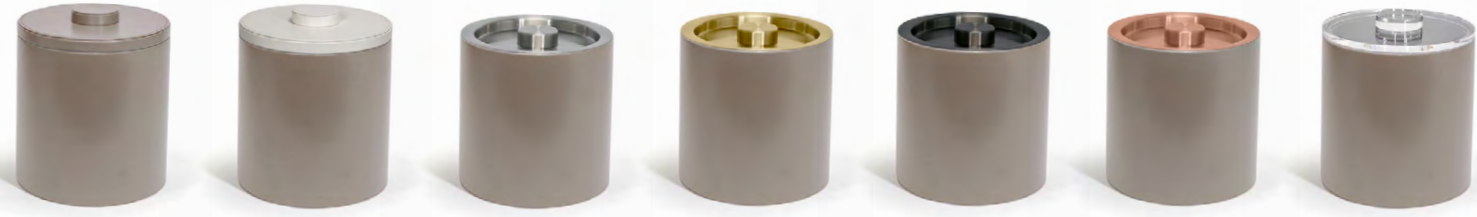

3.5 qt Round London Ice Bucket - Smoke with Rose Gold Lid
7.5 dia x 8.25 in
19.2 dia x 21.1 cm, 3.3 L
pack 4
RIB074GYL21

MIX & MATCH 3.5 QT & 2 QT ICE BUCKET OPTIONS - LARGEST TO SMALLEST

3.5 qt Round London Ice Bucket - Stone
7.5 dia x 8.75 in
19.2 dia x 22.5 cm, 3.3 L
pack 4
RIB017BEL21