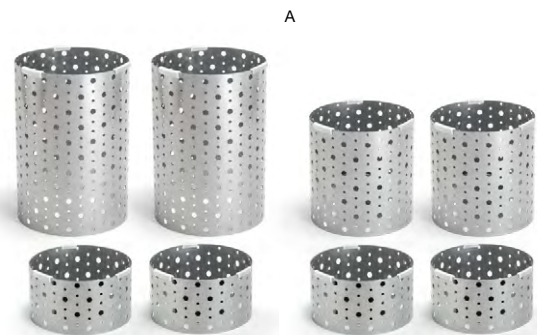

BOARD OPTIONS

1. **A+B Buffet Essentials - Dots - Smoke Glass on Silver** **BST009MUM28**
   Dots Risers - Set of 4 - Silver pack 2
   14" Round Tempered Glass Board - Smoke pack 4
   36" x 14" Tempered Glass Board - Smoke pack 2
2. **A+C Buffet Essentials - Dots - Clear Glass on Silver** **BST022MUM28**
   Dots Risers - Set of 4 - Silver pack 2
   14" Round Tempered Glass Board - Clear pack 4
   36" x 14" Tempered Glass Board - Clear pack 2
3. **A+D Buffet Essentials - Dots - Black Bamboo on Silver** **BST023MUM28**
   Dots Risers - Set of 4 - Silver pack 2
   14" Round Bamboo Board - Black pack 4
   36" x 14" Bamboo Board - Black pack 2