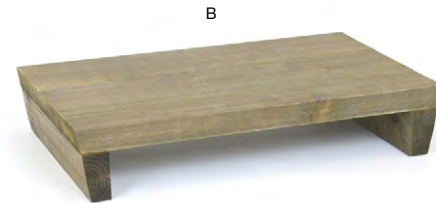

A 30" x 8" Asheville Board - Cider pack 2 SPT073NAW20 **NEW**
30 x 8 x 3 in | 76.4 x 20.4 x 7.6 cm

B 16" x 9" Asheville Board - Cider pack 6 SPT069NAW22 **NEW**
16 x 9 x 3 in | 40.8 x 23.1 x 7.7 cm