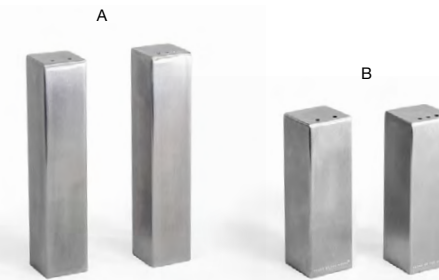

- **A 4.75" Tall Square Brushed Stainless Salt & Pepper Set - 2 oz - Silver** pack 6 **TSP014BSS22**
  1 sq x 4.75 in | 2.4 sq x 11.9 cm, 59 ml
- **B 3" Tall Square Brushed Stainless Salt & Pepper Set - 1 oz - Silver** pack 6 **TSP015BSS22**
  1 sq x 3 in | 2.5 sq x 7.8 cm, 30 ml