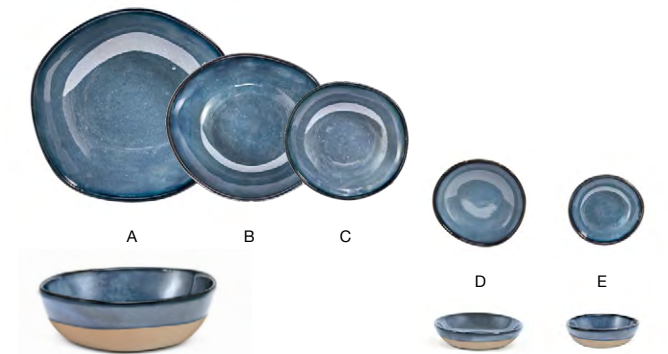

- **A 8.75" Round Artefact® Bowl - 48 oz - Indigo** pack 4 **DBO161BLP21**
  8.75 dia x 2.75 in | 22 dia x 7.2 cm, 1.4 L
- **B 7" Round Artefact® Bowl - 24 oz - Indigo** pack 6 **DBO163BLP22**
  7 dia x 2.25 in | 18 dia x 5.9 cm, 710 ml
- **C 5.25" Round Artefact® Bowl - 11 oz - Indigo** pack 12 **DBO164BLP23**
  5.25 dia x 1.75 in | 13.4 dia x 4.2 cm, 325 ml
- **D 3.5 oz Round Artefact® Ramekin - Indigo** pack 12 **DSD070BLP23**
  4 dia x 1 in | 10.2 dia x 2.5 cm, 104 ml
- **E 2 oz Round Artefact® Ramekin - Indigo** pack 12 **DSD071BLP23**
  3.25 dia x 1 in | 8.1 dia x 2.5 cm, 59 ml

- **A 16 oz Artefact® Mug - Indigo** pack 12 **DMU027BLP23**
  5.75 x 4.25 x 3.25 in | 14.7 x 10.5 x 8.5 cm, 473 ml
- **B 11 oz Artefact® Cup - Indigo** pack 12 **DMU026BLP23**
  5 x 3.5 x 3 in | 12.6 x 9.2 x 7.5 cm, 325 ml
- **C 6" Round Artefact® Saucer - Indigo** pack 12 **DCS064BLP23**
  6 dia x .75 in | 15.5 dia x 1.6 cm
- **D 3 oz Artefact® Cup - Indigo** pack 12 **DCS069BLP23**
  3.25 x 2.5 x 1.75 in | 8.3 x 6.5 x 4.7 cm, 89 ml
- **E 4.5" Artefact® Saucer - Indigo** pack 12 **DCS070BLP23**
  4.5 dia x .5 in | 11.7 dia x 1.4 cm