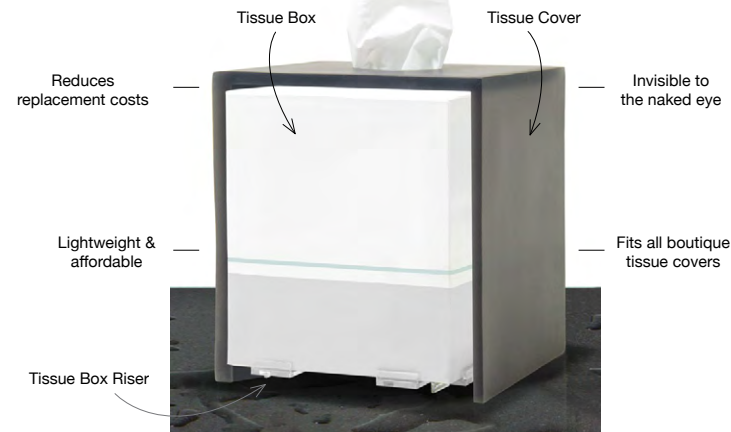

TISSUE COVER OPTIONS - LARGEST TO SMALLEST

- **A New York Tissue Cover - Stone** pack 4 **RTB008BET11**
  5 sq x 5.75 in | 12.9 sq x 14.6 cm
- **B New York Tissue Cover - Onyx** pack 4 **RTB008BKT11**
  5 sq x 5.75 in | 12.9 sq x 14.6 cm
- **C New York Tissue Cover - Snow** pack 4 **RTB008WHT11**
  5 sq x 5.75 in | 12.9 sq x 14.6 cm
- **D New York Tissue Cover - Steel** pack 4 **RTB008SIT11**
  5 sq x 5.75 in | 12.9 sq x 14.6 cm
- **E New York Tissue Cover - Chocolate** pack 4 **RTB008EST11**
  5 sq x 5.75 in | 12.9 sq x 14.6 cm
- **F New York Tissue Cover - Peacock** pack 4 **RTB008BLT21**
  5 sq x 5.75 in | 12.9 sq x 14.6 cm

- **A Stainless Tissue Cover - Antique** pack 4 **RTB021ANS21**
  5 sq x 5.5 in | 12.9 sq x 14 cm
- **B Brushed Stainless Tissue Cover - Silver** pack 4 **RTB021BSS21**
  5 sq x 5.5 in | 12.9 sq x 14 cm
- **C Brushed Stainless Tissue Cover - Matte Brass** pack 4 **RTB021GOS21**
  5 sq x 5.5 in | 12.9 sq x 14 cm
- **D Brushed Stainless Tissue Cover - Matte Black** pack 4 **RTB021BKS21**
  5 sq x 5.5 in | 12.9 sq x 14 cm

- **A Metroweave® Tissue Cover - Mesh Grey** pack 4 **RTB033GYV21**
  5 sq x 5.5 in | 12.4 sq x 14.2 cm
- **B Metroweave® Tissue Cover - Mesh Copper** pack 4 **RTB033COV21**
  5 sq x 5.5 in | 12.4 sq x 14.2 cm

TISSUE BOX RISER

Raise & protect your tissue box from counter top moisture!

MIX & MATCH 3.5 QT ICE BUCKET OPTIONS - LARGEST TO SMALLEST

- **3.5 qt Square London Ice Bucket - Brown** 7 sq x 8 in | 17.8 sq x 20.4 cm, 3.3 L pack 4 **RIB001BRL11**
- **3.5 qt Square London Ice Bucket - White** 7 sq x 8 in | 17.8 sq x 20.4 cm, 3.3 L pack 4 **RIB001WHL11**
- **3.5 qt Square London Ice Bucket - Black** 7 sq x 8 in | 17.8 sq x 20.4 cm, 3.3 L pack 4 **RIB001BKL11**
- **3.5 qt Square London Ice Bucket - Saddle** 7 sq x 8 in | 17.8 sq x 20.4 cm, 3.3 L pack 4 **RIB001TAL11**
- **3.5 qt Square Milan Ice Bucket** 7.5 sq x 8 in | 19.1 sq x 20.1 cm, 3.3 L pack 4 **RIB008WHL21**