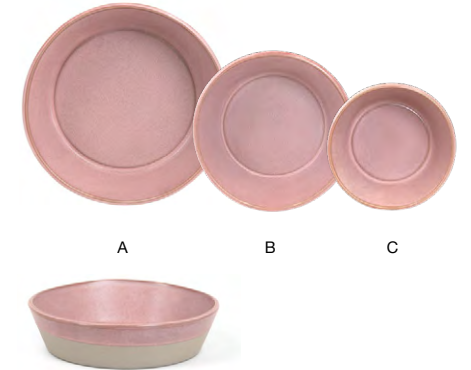

- **A 8.75" Round Mezze™ Bowl - 48 oz - Guava** pack 4 **DBO198PIP21**
  8.75 dia x 2.25 in | 22.2 dia x 5.7 cm, 1.4 L
- **B 7" Round Mezze™ Bowl - 26 oz - Guava** pack 6 **DBO197PIP22**
  7 dia x 2.25 in | 17.5 dia x 5.8 cm, 770 ml
- **C 5.5" Round Mezze™ Bowl - 16 oz - Guava** pack 12 **DBO196PIP23**
  5.5 dia x 2.25 in | 14.2 dia x 5.4 cm, 475 ml

- **A 3 oz Round Mezze™ Ramekin - Guava** pack 12 **DSD080PIP23**
  3.25 dia x 1.5 in | 8 dia x 3.9 cm, 90 ml
- **B 2 oz Round Mezze™ Ramekin - Guava** pack 12 **DSD079PIP23**
  2.75 dia x 1.5 in | 7 dia x 3.5 cm, 60 ml

- **A 12 oz Mezze™ Cup - Guava** pack 12 **DMU029PIP23**
  5 x 4 x 3.25 in | 12.8 x 10 x 8.1 cm, 360 ml
- **B 6" Round Mezze™ Saucer - Guava** pack 12 **DMU030PIP23**
  6 dia x .5 in | 15.5 dia x 1.3 cm
- **C 3 oz Mezze™ Cup - Guava** pack 12 **DCS076PIP23**
  3.5 x 2.5 x 2 in | 8.6 x 6.5 x 5.2 cm, 90 ml
- **D 4.5" Round Mezze™ Saucer - Guava** pack 12 **DCS077PIP23**
  4.5 dia x .5 in | 11.2 dia x 1.2 cm