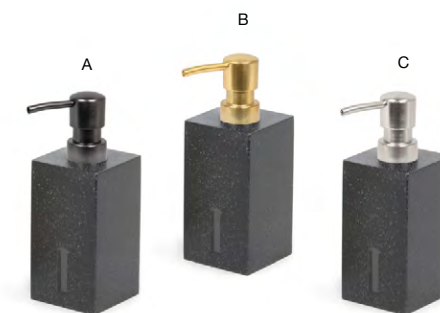

- **A 10 oz Morocco Pump - Onyx with Matte Black Top** pack 6 **RSP032BKR12** **NEW**
  2.5 sq x 6.75 in | 6.5 sq x 17.4 cm, 296 ml
- **B 10 oz Morocco Pump - Onyx with Matte Brass Top** pack 6 **RSP033BKR12** **NEW**
  2.5 sq x 6.75 in | 6.5 sq x 17.4 cm, 296 ml
- **C 10 oz Morocco Pump - Onyx with Brushed Top** pack 6 **RSP034BKR12** **NEW**
  2.5 sq x 6.75 in | 6.5 sq x 17.4 cm, 296 ml