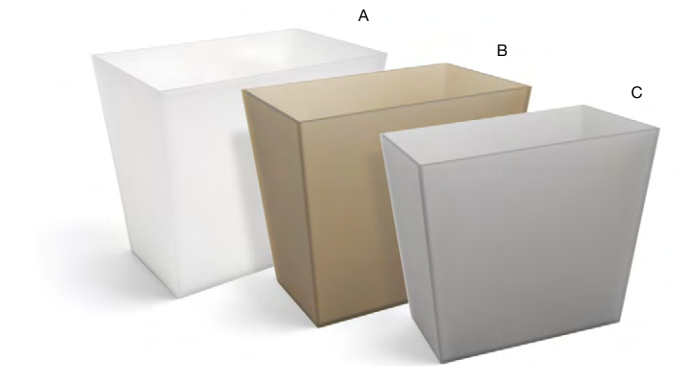

1. **A 17 qt Nassau Recycle Bin - Ice** pack 4 RWA023FRT21 **NEW**
     13.5 x 8.25 x 11.5 in | 34.4 x 21.2 x 29.3 cm, 16.1 L
   - **B 17 qt Nassau Recycle Bin - Nutmeg** pack 4 RWA023BRT21 **NEW**
     13.5 x 8.25 x 11.5 in | 34.4 x 21.2 x 29.3 cm, 16.1 L
   - **C 17 qt Nassau Recycle Bin - Smoke** pack 4 RWA023GYT21 **NEW**
     13.5 x 8.25 x 11.5 in | 34.4 x 21.2 x 29.3 cm, 16.1 L
2. **Fits: PP Recycle Bin Liner**
   RWL011EST23 plain
   RWL011ERT23 recycle decal

More Waste Bin Liners on page 168