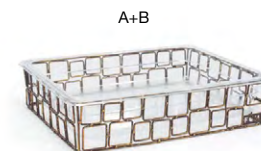

A 1/2 Size Pan - Shallow pack 4 **BHO097CLT21**
13 x 10.5 x 2.5 in, 4 qt | 32.8 x 26.4 x 6.4 cm, 3.8 L
B 1/2 Size Coppered Link Housing - Shallow pack 2 **BHO095GOI20**
12.25 x 10 x 2.75 in | 30.8 x 25.2 x 7.2 cm
A+B 1/2 Size Coppered Link Housing/Pan Set - Shallow pack 2 **BHO113GOI20**
13 x 10.5 x 2.75 in, 4 qt | 32.8 x 26.4 x 7.2 cm, 3.8 L