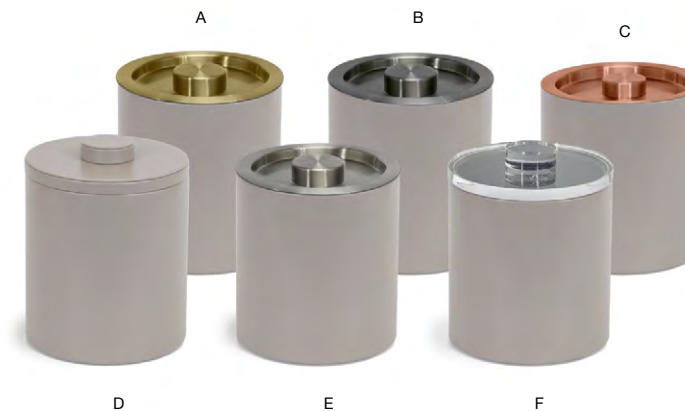

STONE BASE COMBINATIONS

- **A 3.5 qt Round London Ice Bucket - Stone with Matte Brass Lid** pack 4 **RIB026BEL21** **NEW**
  7.5 dia x 8.25 in | 19.2 dia x 21.1 cm, 3.3 L
- **B 3.5 qt Round London Ice Bucket - Stone with Matte Black Lid** pack 4 **RIB027BEL21** **NEW**
  7.5 dia x 8.25 in | 19.2 dia x 21.1 cm, 3.3 L
- **C 3.5 qt Round London Ice Bucket - Stone with Rose Gold** pack 4 **RIB074BEL21** **NEW**
  7.5 dia x 8.25 in | 19.2 dia x 21.1 cm, 3.3 L
- **D 3.5 qt Round London Ice Bucket - Stone** pack 4 **RIB017BEL21** **NEW**
  7.5 dia x 8.75 in | 19.2 dia x 22.5 cm, 3.3 L
- **E 3.5 qt Round London Ice Bucket - Stone with Silver Lid** pack 4 **RIB025BEL21** **NEW**
  7.5 dia x 8.25 in | 19.2 dia x 21.1 cm, 3.3 L
- **F 3.5 qt Round London Ice Bucket - Stone with Acrylic Lid** pack 4 **RIB020BEL21** **NEW**
  7.5 dia x 8.75 in | 19.2 dia x 22 cm, 3.3 L

Proprietary 3 part plastic insert keeps ice and water separate.

Easy to keep clean and sanitary.

Removable and dishwasher safe liner.

Easy to keep clean and sanitary.