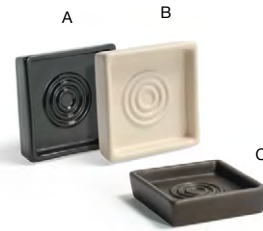

SOAP DISH OPTIONS - LARGEST TO SMALLEST

A 4\"/>