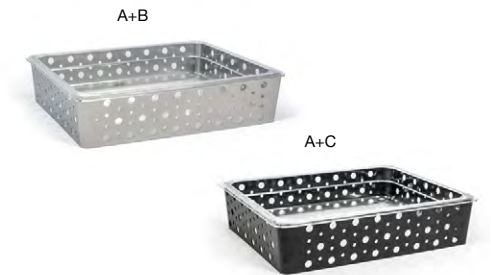

- **A 1/2 Size Pan - Shallow** pack 4 **BHO097CLT21**
  13 x 10.5 x 2.5 in, 4 qt | 32.8 x 26.4 x 6.4 cm, 3.8 L
- **B 1/2 Size Dots Housing - Shallow - Silver** pack 2 **BHO115BCI20**
  12.25 x 10 x 2.75 in | 30.8 x 25.2 x 7.2 cm
- **A+B 1/2 Size Dots Housing/Pan Set - Shallow - Silver** pack 2 **BHO117BCI20**
  13 x 10.5 x 2.75 in, 4 qt | 32.8 x 26.4 x 7.2 cm, 3.8 L
- **C 1/2 Size Dots Housing - Shallow - Matte Black** pack 2 **BHO115BK120**
  12.25 x 10 x 2.75 in | 30.8 x 25.2 x 7.2 cm
- **A+C 1/2 Size Dots Housing/Pan Set - Shallow - Matte Black** pack 2 **BHO117BK120**
  13 x 10.5 x 2.75 in, 4 qt | 32.8 x 26.4 x 7.2 cm, 3.8 L