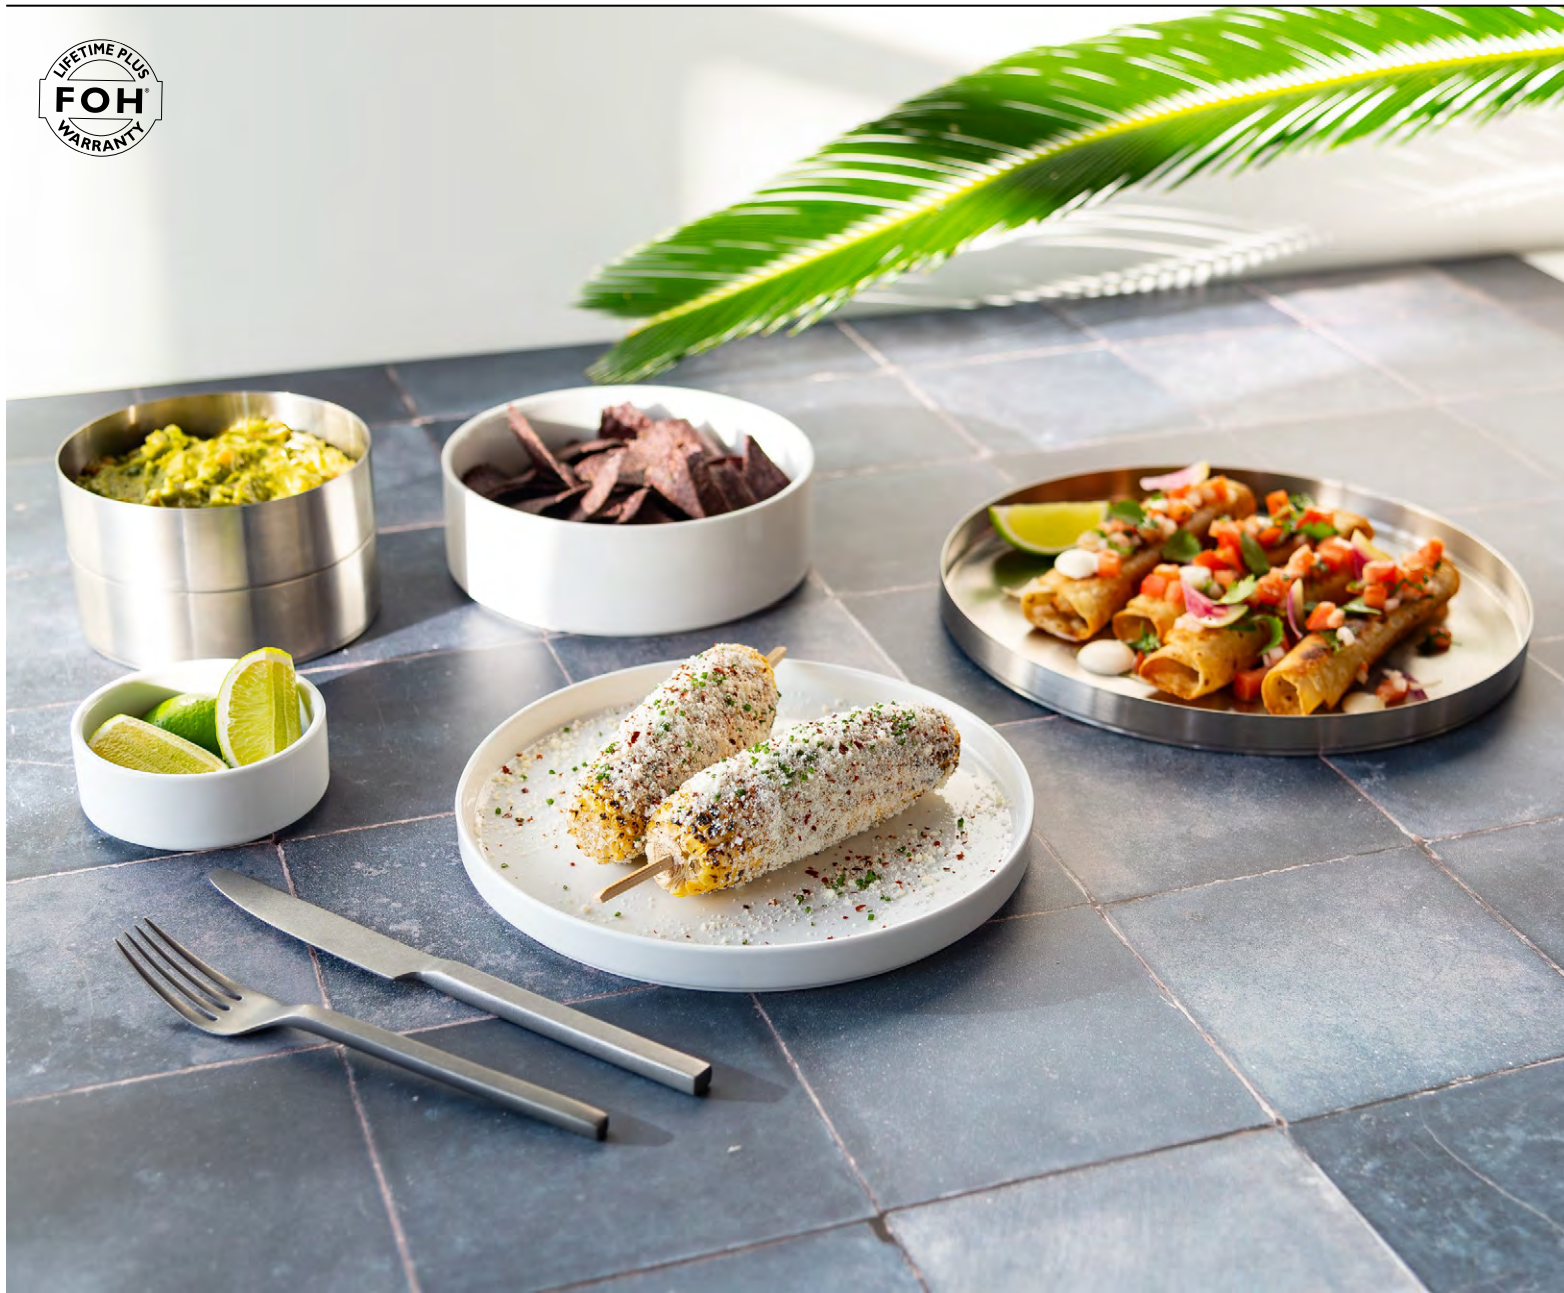

SOHO

superwhite, matte black, matte brass, & silver

Soho's raised walls and perfectly flat plating surface add an edge to the traditional in porcelain and stainless steel.

ELEVATED EDGES | LIFETIME PLUS WARRANTY | FLAT PLATING SURFACE