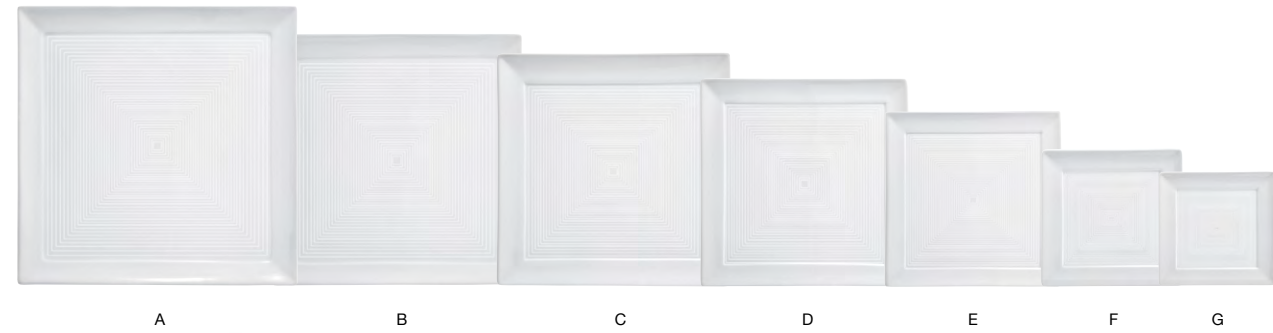

- **A 12" Square Spiral® Plate** pack 4 **DOS000WHP21**
- **B 10.75" Square Spiral® Plate** pack 6 **DDP060WHP22**
- **C 10" Square Spiral® Plate** pack 6 **DDP021WHP22**
- **D 9" Square Spiral® Plate** pack 6 **DDP054WHP22**

- **E 7.5" Square Spiral® Plate** pack 12 **DSP027WHP23**
- **F 6" Square Spiral® Plate** pack 12 **DAP071WHP23**
- **G 5" Square Spiral® Plate** pack 12 **DAP070WHP23**