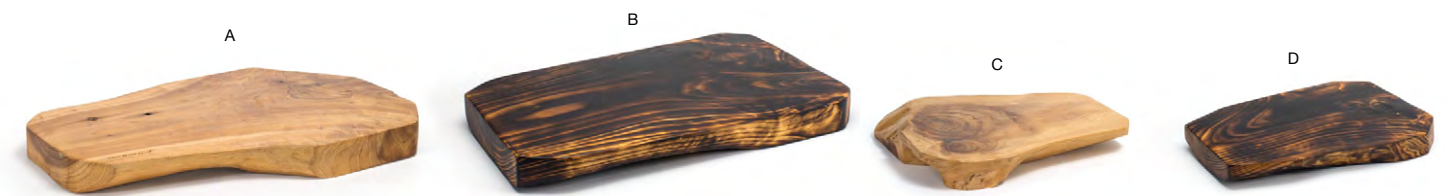

- **A** 16" x 10" ROOT® Board - Natural pack 2 SPT046NAW20
  16 x 10 x 1.5 in | 40.5 x 25.5 x 3.7 cm
- **B** 16" x 10" ROOT® Board - Carbon pack 2 SPT046DWW20
  16 x 10 x 1.5 in | 40.5 x 25.5 x 3.7 cm
- **C** 12" x 9" ROOT® Board - Natural pack 2 SPT047NAW20
  12 x 9 x 1.5 in | 30.5 x 23 x 3.8 cm
- **D** 12" x 9" ROOT® Board - Carbon pack 2 SPT047DWW20
  12 x 9 x 1.5 in | 30.5 x 23 x 3.8 cm

UNIVERSAL TABLETOP ACCESSORIES - SUSTAINABLE - WOOD

ROOT®

carbon & natural

Explore the eco-friendly, durable, and truly unique ROOT® collection. Crafted from fallen trees, each lightweight piece showcases its own distinct shape, texture, and grain, offering sustainable style for unforgettable presentations.

SUSTAINABLE | LIGHTWEIGHT & DURABLE | ORGANIC SHAPES