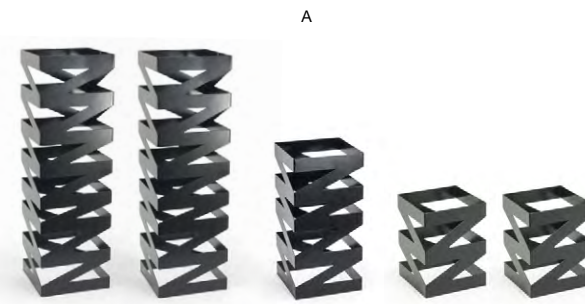

BOARD OPTIONS

1. **A+B Buffet Essentials - Zig Zag - Smoke Glass on Matte Black** **BST011MUM28**
   22.5" Zig Zag Risers - Set of 2 - Matte Black pack 1
   Zig Zag Risers - Set of 3 - Matte Black pack 1
   14" Round Tempered Glass Board - Smoke pack 2
   14" Square Tempered Glass Board - Smoke pack 2
   36" x 8" Tempered Glass Board - Smoke pack 2
2. **A+C Buffet Essentials - Zig Zag - Clear Glass on Matte Black** **BST019MUM28**
   22.5" Zig Zag Risers - Set of 2 - Matte Black pack 1
   Zig Zag Risers - Set of 3 - Matte Black pack 1
   14" Round Tempered Glass Board - Clear pack 2
   14" Square Tempered Glass Board - Clear pack 2
   36" x 8" Tempered Glass Board - Clear pack 2
3. **A+D Buffet Essentials - Zig Zag - Black Bamboo on Matte Black** **BST020MUM28**
   22.5" Zig Zag Risers - Set of 2 - Matte Black pack 1
   Zig Zag Risers - Set of 3 - Matte Black pack 1
   14" Round Bamboo Board - Black pack 2
   14" Square Bamboo Board - Black pack 2
   36" x 8" Bamboo Board - Black pack 2
4. **A+E Buffet Essentials - Zig Zag - Natural Bamboo on Matte Black** **BST021MUM28**
   22.5" Zig Zag Risers - Set of 2 - Matte Black pack 1
   Zig Zag Risers - Set of 3 - Matte Black pack 1
   14" Round Bamboo Board - Smoke pack 2
   14" Square Bamboo Board - Smoke pack 2
   36" x 8" Bamboo Board - Smoke pack 2