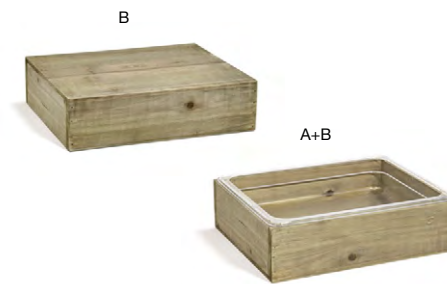

- **A** 1/2 Size Pan - Shallow pack 4 **BHO097CLT21**
- **B** 1/2 Size Asheville Housing - Shallow - Cider pack 2 **BHO140NAW20** **NEW**
- **A+B** 1/2 Size Asheville Housing/Pan Set - Shallow - Cider pack 2 **BHO147NAW20** **NEW**