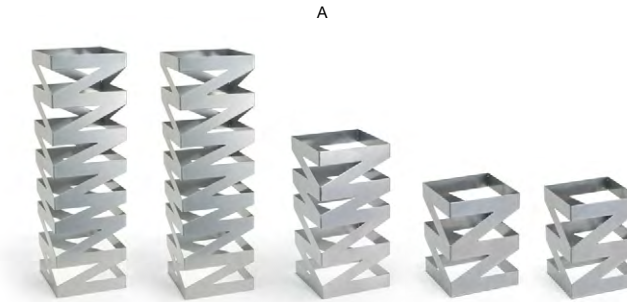

1. **A+B Buffet Essentials - Zig Zag - Smoke Glass on Silver** **BST005MUM28**
   22.5" Zig Zag Risers - Set of 2 - Silver pack 1
   Zig Zag Risers - Set of 3 - Silver pack 1
   14" Round Tempered Glass Board - Smoke pack 2
   14" Square Tempered Glass Board - Smoke pack 2
   36" x 8" Tempered Glass Board - Smoke pack 2
2. **A+C Buffet Essentials - Zig Zag - Clear Glass on Silver** **BST016MUM28**
   22.5" Zig Zag Risers - Set of 2 - Silver pack 1
   Zig Zag Risers - Set of 3 - Silver pack 1
   14" Round Tempered Glass Board - Clear pack 2
   14" Square Tempered Glass Board - Clear pack 2
   36" x 8" Tempered Glass Board - Clear pack 2

BOARD OPTIONS

1. **A+D Buffet Essentials - Zig Zag - Black Bamboo on Silver** **BST017MUM28**
   22.5" Zig Zag Risers - Set of 2 - Silver pack 1
   Zig Zag Risers - Set of 3 - Silver pack 1
   14" Round Bamboo Board - Black pack 2
   14" Square Bamboo Board - Black pack 2
   36" x 8" Bamboo Board - Black pack 2
2. **A+E Buffet Essentials - Zig Zag - Natural Bamboo on Silver** **BST018MUM28**
   22.5" Zig Zag Risers - Set of 2 - Silver pack 1
   Zig Zag Risers - Set of 3 - Silver pack 1
   14" Round Bamboo Board - Smoke pack 2
   14" Square Bamboo Board - Smoke pack 2
   36" x 8" Bamboo Board - Smoke pack 2