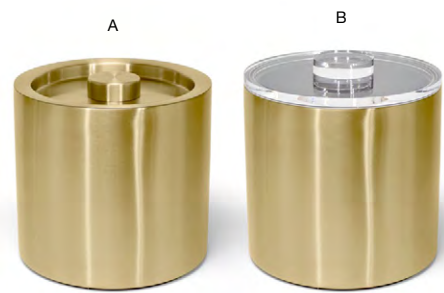

- **A 3 qt Round Brushed Stainless Ice Bucket - Matte Brass** pack 4 **RIB024GOS21**
  7.5 dia x 7.25 in | 19 dia x 18.3 cm, 2.8 L
- **B 3 qt Round Brushed Stainless Ice Bucket - Matte Brass with Acrylic Lid** pack 4 **RIB030GOS21**
  7.5 dia x 7.75 in | 19 dia x 20 cm, 2.8 L