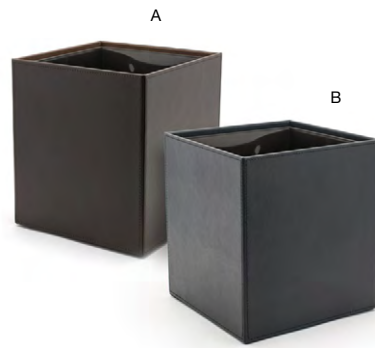

A 12.75 qt London Cube - Brown pack 2 **RWA001BRL20**
8.75 sq x 9.75 in | 22 sq x 24.5 cm, 12.1 L
B 12.75 qt London Cube - Black pack 2 **RWA001BKL20**
8.75 sq x 9.75 in | 22 sq x 24.5 cm, 12.1 L

Shown with:
9" PP Cube Liner - Brown
RWL008EST23