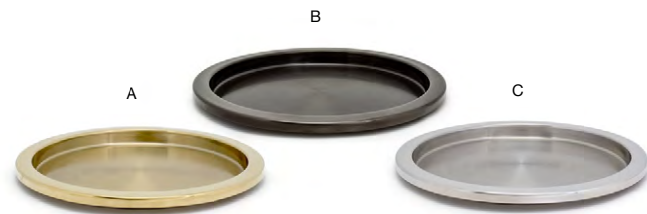

- **A 14" Round Brushed Stainless Tray - Matte Brass** pack 4 **RRT011GOS21**
- **B 14" Round Brushed Stainless Tray - Matte Black** pack 4 **RRT011BKS21**
- **C 14" Round Brushed Stainless Tray - Silver** pack 4 **RRT011BSS21**

- **10" Square Austin Tray - Black** pack 4 **RTR039BKL21**
  10 sq x 1.25 in | 25.5 sq x 3 cm

- **9.5" Square Fiji Tray** pack 6 **DAP006PWW22**
  9.5 sq x 1 in | 24.4 sq x 2.5 cm