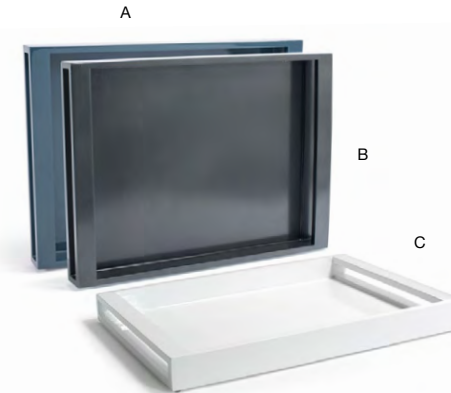

- **A 16" x 12" New York Tray - Peacock** pack 2 **RRT007BLW20**
  16 x 12 x 1.75 in | 40.5 x 30.5 x 4.3 cm
- **B 16" x 12" New York Tray - Onyx** pack 2 **RRT007BKW20**
  16 x 12 x 1.75 in | 40.5 x 30.5 x 4.3 cm
- **C 16" x 12" New York Tray - Snow** pack 2 **RRT007WHW20**
  16 x 12 x 1.75 in | 40.5 x 30.5 x 4.3 cm