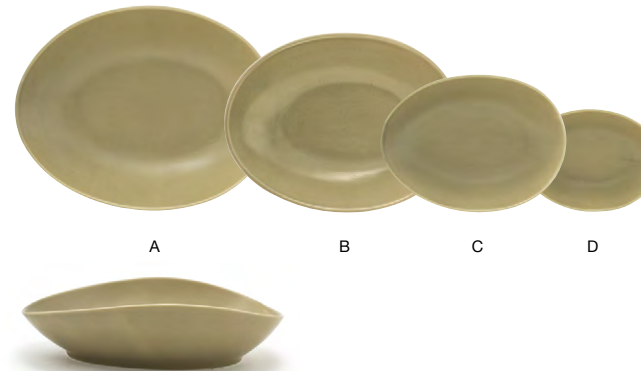

- **A 11" Oval Tides® Bowl - 40 oz - Sea Grass** pack 2 **DBO145GRP20**
  11 x 8.25 x 3 in | 28 x 20.9 x 7.5 cm, 1.2 L
- **B 10" Oval Tides® Bowl - 30 oz - Sea Grass** pack 4 **DBO146GRP21**
  10 x 7.75 x 2.75 in | 25.2 x 19.8 x 6.8 cm, 887 ml
- **C 8" Oval Tides® Bowl - 15 oz - Sea Grass** pack 4 **DBO147GRP21**
  8 x 5.75 x 2.25 in | 20.5 x 14.9 x 5.7 cm, 444 ml
- **D 6 oz Oval Tides® Ramekin - Sea Grass** pack 6 **DBO148GRP22**
  6 x 4.5 x 1.75 in | 15.3 x 11.4 x 4.3 cm, 175 ml

- **A 16 oz Round Tides® Tall Bowl - Sea Grass** pack 12 **DBO156GRP23**
  4.75 dia x 3.25 in | 12 dia x 8 cm, 473 ml
- **B 8 oz Round Tides® Tall Bowl/Cup - Sea Grass** pack 12 **DBO149GRP23**
  3.75 dia x 2.75 in | 9.5 dia x 7 cm, 237 ml
- **C 3 oz Oval Tides® Ramekin - Sea Grass** pack 12 **DSD061GRP23**
  5 x 3.5 x 1.5 in | 12.8 x 8.6 x 3.5 cm, 90 ml
- **D 1.5 oz Oval Tides® Ramekin - Sea Grass** pack 12 **DSD062GRP23**
  4 x 3 x 1.25 in | 10.4 x 7.5 x 3 cm, 44 ml

TIDES® sea grass

A sandy green tone and curved, sculptural forms make Tides® Seagrass the perfect collection to enhance the colors of all cuisines.

SMOOTH CONTOURS | LIFETIME PLUS WARRANTY | EASILY STACKABLE

Superwhite Available
Pages 51-52

More Colors Available
Pages 116-121