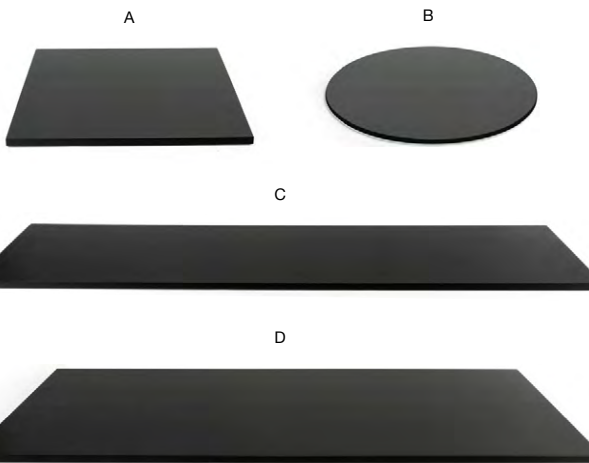

BUFFET ESSENTIAL ELEMENTS - BAMBOO BOARDS

ASK ABOUT customization!

- A 14" Square Bamboo Board - Natural** pack 2 **BHO057BBB20**
14 sq x .5 in | 35.6 sq x 1.2 cm
- B 14" Round Bamboo Board - Natural** pack 2 **BHO058BBB20**
14 dia x .5 in | 35.6 dia x 1.2 cm
- C 36" x 8" Bamboo Board - Natural** pack 2 **BHO055BBB20**
36 x 8 x .5 in | 91.5 x 20.3 x 1.2 cm
- D 36" x 14" Bamboo Board - Natural** pack 2 **BHO056BBB20**
36 x 14 x .5 in | 91.5 x 35.6 x 1.2 cm