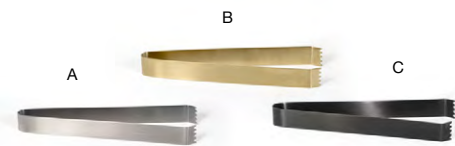

- **A 7" Brushed Stainless Tongs - Silver** pack 12 **BUT021BSS23**
  7 in | 18 cm
- **B 7" Brushed Stainless Tongs - Matte Brass** pack 12 **BUT021GOS23**
  7 in | 18 cm
- **C 7" Brushed Stainless Tongs - Matte Black** pack 12 **BUT031BKS23**
  7 in | 18 cm

More tong options on page 149