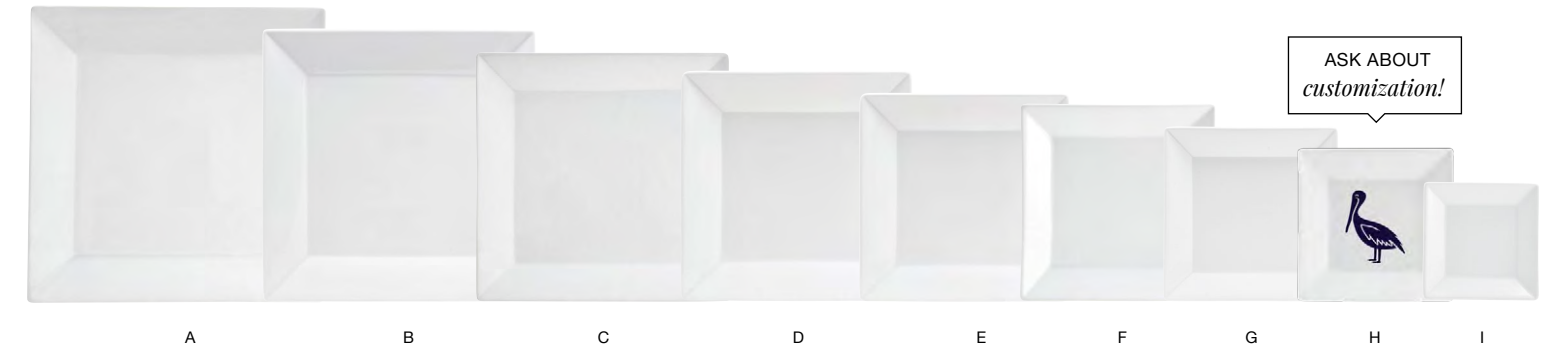

A 12.75" Square Kyoto™ Plate 12.75 sq x 1.25 in | 32.3 sq x 3 cm	pack 4	SPT031WHP11	D 10" Square Kyoto™ Plate 10 sq x 1 in | 25.4 sq x 2.8 cm	pack 6	DDP056WHP22	G 7.5" Square Kyoto™ Plate 7.5 sq x .75 in | 19.1 sq x 2.1 cm	pack 6	DSP029WHP22
B 11.75" Square Kyoto™ Plate 11.75 sq x 1 in | 30 sq x 2.7 cm	pack 4	DOS027WHP21	E 9" Square Kyoto™ Plate 9 sq x 1 in | 23 sq x 2.3 cm	pack 6	DDP055WHP22	H 6.5" Square Kyoto™ Plate 6.5 sq x 1 in | 16.5 sq x 2.5 cm	pack 12	DAP046WHP23
C 10.75" Square Kyoto™ Plate 10.75 sq x 1 in | 27.3 sq x 2.8 cm	pack 12	DDP005WHP23	F 8.5" Square Kyoto™ Plate 8.5 sq x .75 in | 21.3 sq x 2.2 cm	pack 12	DAP011WHP13	I 5" Square Kyoto™ Plate 5 sq x .75 in | 12.5 sq x 1.8 cm	pack 12	DAP002WHP23