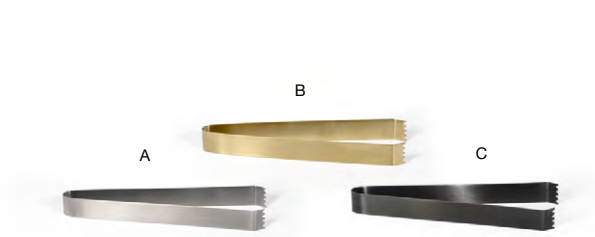

- **A 7" Brushed Stainless Tongs - Silver** pack 12 BUT021BSS23
  7 in | 18 cm
- **B 7" Brushed Stainless Tongs - Matte Brass** pack 12 BUT021GOS23
  7 in | 18 cm
- **C 7" Brushed Stainless Tongs - Matte Black** pack 12 BUT031BKS23
  7 in | 18 cm

More tong options on page 149