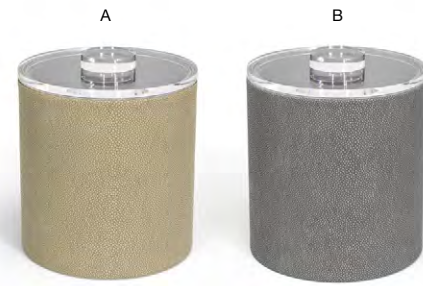

A 3.5 qt Round Belize Ice Bucket - Dune with Acrylic Lid pack 4 RIB018BEL21
7.5 dia x 8.75 in | 19.2 dia x 22 cm, 3.3 L

B 3.5 qt Round Belize Ice Bucket - Smoke with Acrylic Lid pack 4 RIB018GYL21
7.5 dia x 8.75 in | 19.2 dia x 22 cm, 3.3 L