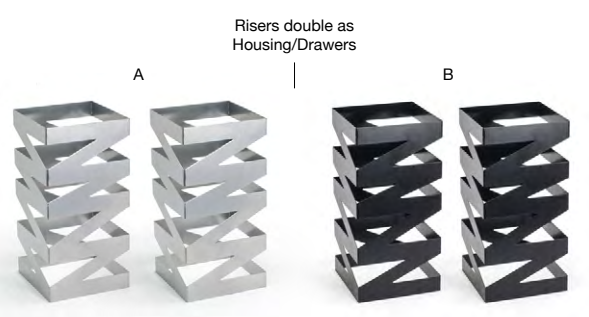

B 22.5" Zig Zag Risers - Set of 2 - Matte Black pack 1 **BRI007BKI28**
 6.75 sq x 22.5 in | 17.4 sq x 57 cm

A Full Size Pan - Deep 20.75 x 13 x 5.75 in, 18.75 qt 52.8 x 32.8 x 14.6 cm, 17.7 L	pack 2	BHO052CLT20	A Full Size Pan - Shallow 20.75 x 13 x 2.5 in, 3.75 qt 52.8 x 32.8 x 6.4 cm, 3.6 L	pack 2	BHO053CLT20
B Full Size Zig Zag Housing - Deep - Silver 19.75 x 12.25 x 6 in 50.4 x 30.8 x 15.2 cm	pack 2	BHO087SII20	B Full Size Zig Zag Housing - Shallow - Silver 19.75 x 12.25 x 2.75 in 50.4 x 30.8 x 7.2 cm	pack 2	BHO088SII20
A+B Full Size Zig Zag Housing/Pan Set - Deep - Silver 20.75 x 13 x 6 in, 18.75 qt 52.8 x 32.8 x 15.2 cm, 17.7 L	pack 2	BHO090SII20	A+B Full Size Zig Zag Housing/Pan Set - Shallow - Silver 20.75 x 13 x 2.75 in, 3.75 qt 52.8 x 32.8 x 7.2 cm, 3.6 L	pack 2	BHO091SII20
C Full Size Zig Zag Housing - Deep - Matte Black 19.75 x 12.25 x 6 in 50.4 x 30.8 x 15.2 cm	pack 2	BHO087BKI20	C Full Size Zig Zag Housing - Shallow - Matte Black 19.75 x 12.25 x 2.75 in 50.4 x 30.8 x 7.2 cm	pack 2	BHO088BKI20
A+C Full Size Zig Zag Housing/Pan Set - Deep - Matte Black 20.75 x 13 x 6 in, 18.75 qt 52.8 x 32.8 x 15.2 cm, 17.7 L	pack 2	BHO090BKI20	A+C Full Size Zig Zag Housing/Pan Set - Shallow - Matte Black 20.75 x 13 x 2.75 in, 3.75 qt 52.8 x 32.8 x 7.2 cm, 3.6 L	pack 2	BHO091BKI20